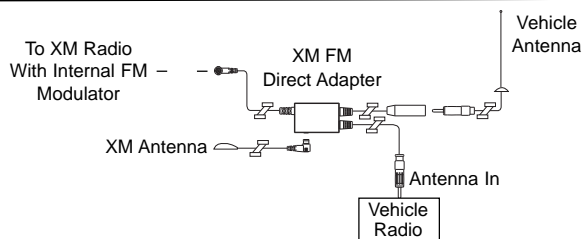

Audiovox XM FM Direct Setup

Your Audiovox XM FM Direct Adapter contains the following components:

Figure 2. Interconnecting the XM FM Direct Adapter