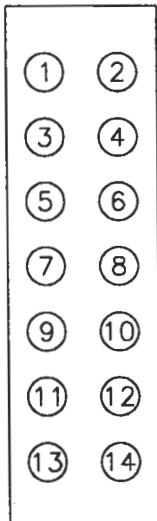

REMOTE (1070636) INCLUDED WITH THE TBX98TM TUNER MODULE

FUNCTIONS:

ITEM	FUNCTION
1	ON/OFF POWER
2	IR REMOTE EYE
3	POWER ON INDICATOR
4	AUTO-PROGRAM
5	CHANNEL UP
6	CHANNEL DOWN

HEADER CONNECTIONS: INTERFACE CABLE TO TBX98TM

ITEM	FUNCTION
1	TV AUDIO OUT LEFT
2	TV VIDEO
3	TV AUDIO OUT RIGHT
4	GROUND
5	IR DRIVE INPUT
6	+12V VDC
7	GROUND
8	GROUND
9	RR09 CIRCUIT *
10	RR10 CIRCUIT *
11	RR11 CIRCUIT *
12	RR12 CIRCUIT *
13	RR13 CIRCUIT *
14	+5V VDC OUTPUT

* KEYPAD INPUT DATA

CONNECTIONS:

BEZEL SNAPS INTO PLACE
OVER ASSEMBLED BOX

CONTROL BOX
ASSEMBLY

PLATE FITS OVER
TOP OF CONTROL
STATION

TOP VIEW OF BOX
WITH CONTROL STATION
SEATED INSIDE

SIDE VIEW OF
CONTROL STATION

SIDE VIEW OF BOX

MECHANICAL DIMENSIONS

SPECIFICATIONS

OUTPUTS: 1 VIDEO
 75 OHMS
 1V P-P
 2 AUDIO
 560 OHM

POWER SUPPLY: +12V VDC

POWER CONSUMPTION: 175 mA

INPUT IMPEDANCE: UHF/VHF/CATV 75 OHMS

BASIC CONTROL STATION DIMENSIONS:
 WIDTH: 3.05" (7.747mm)
 HEIGHT: 2.05" (5.207mm)
 DEPTH: 3.75" (9.525mm)