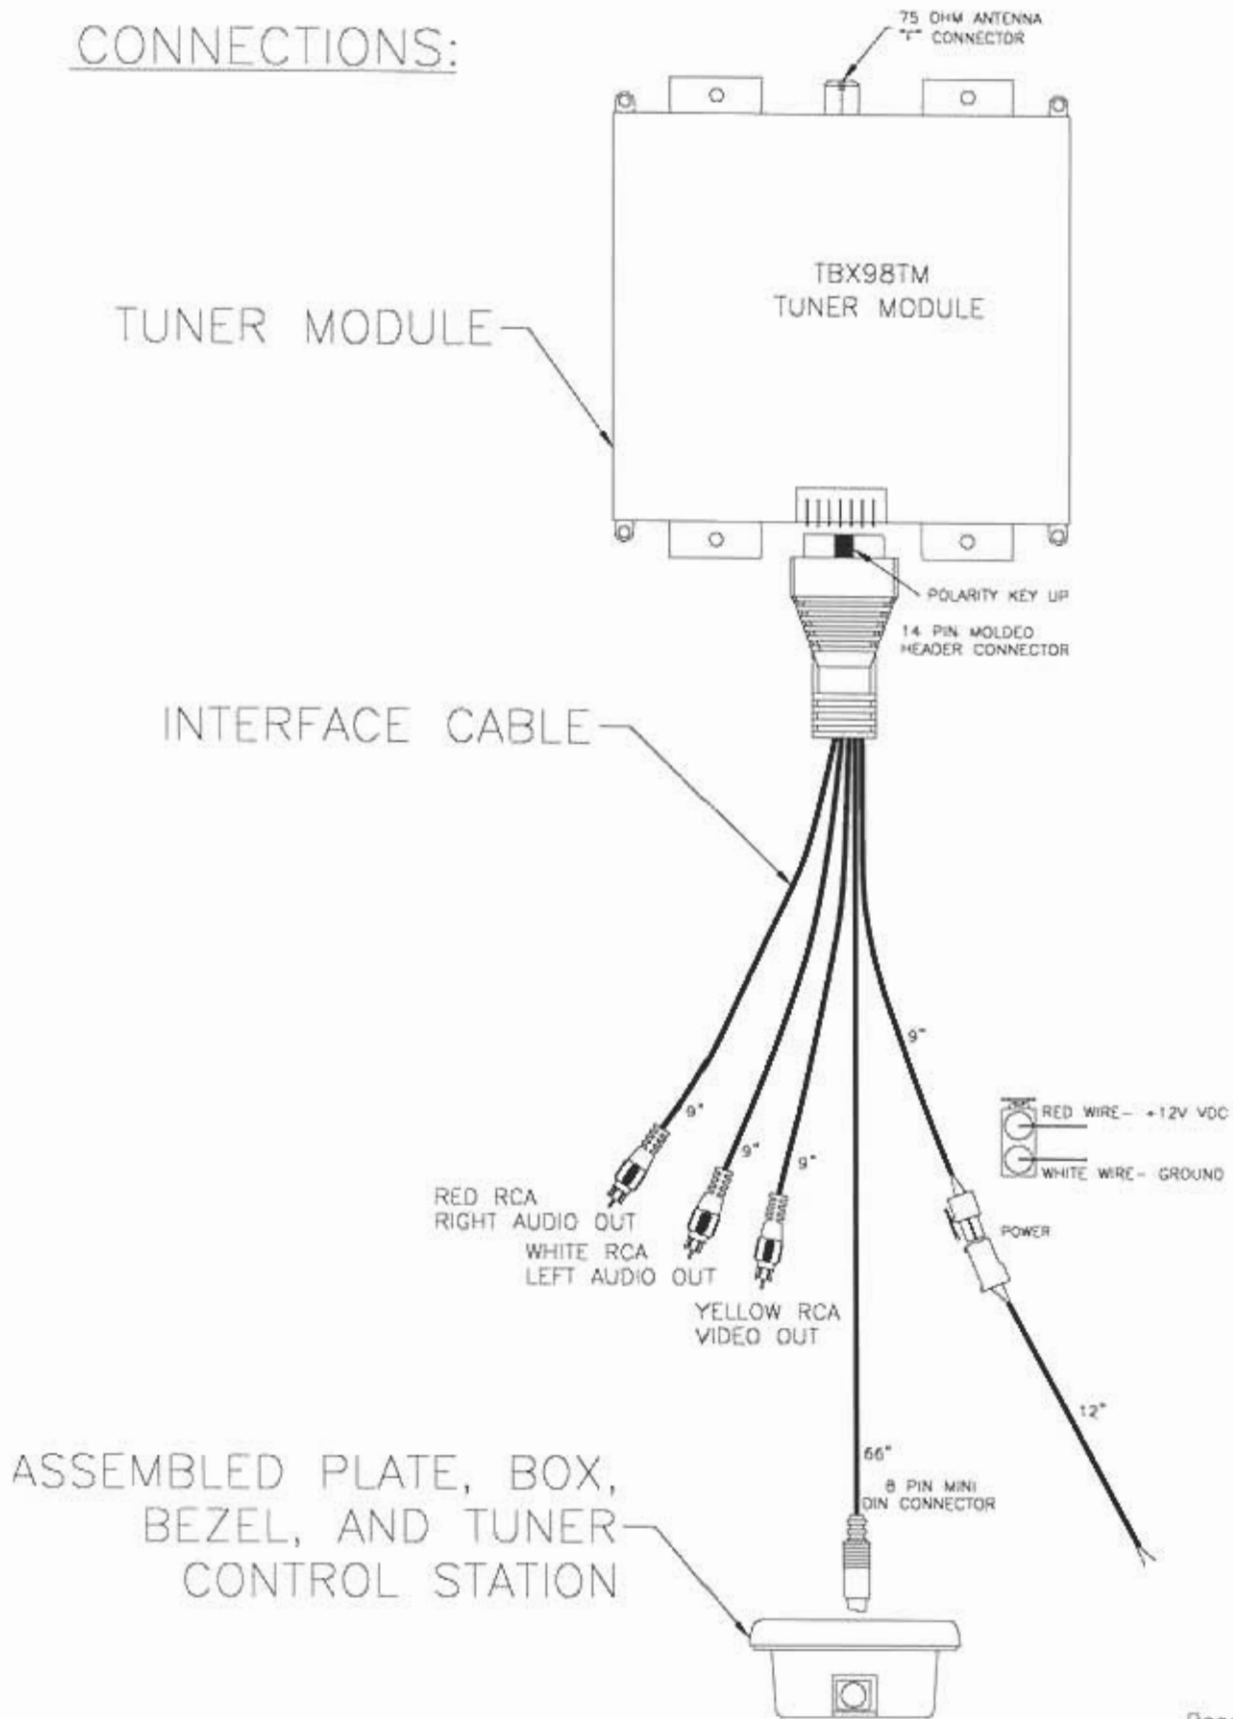

REMOTE (1070636) INCLUDED WITH THE TBX98TM TUNER MODULE

FUNCTIONS:

ITEM	FUNCTION
1	ON/OFF POWER
2	IR REMOTE EYE
3	POWER ON INDICATOR
4	AUTO-PROGRAM
5	CHANNEL UP
6	CHANNEL DOWN

HEADER CONNECTIONS: INTERFACE CABLE TO TBX98TM

ITEM	FUNCTION
1	TV AUDIO OUT LEFT
2	TV VIDEO
3	TV AUDIO OUT RIGHT
4	GROUND
5	IR DRIVE INPUT
6	+12V VDC
7	GROUND
8	GROUND
9	RR09 CIRCUIT *
10	RR10 CIRCUIT *
11	RR11 CIRCUIT *
12	RR12 CIRCUIT *
13	RR13 CIRCUIT *
14	+5V VDC OUTPUT

* KEYPAD INPUT DATA

CONNECTIONS:

BEZEL SNAPS INTO PLACE
OVER ASSEMBLED BOX

CONTROL BOX
ASSEMBLY

PLATE FITS OVER
TOP OF CONTROL
STATION

TOP VIEW OF BOX
WITH CONTROL STATION
SEATED INSIDE

SIDE VIEW OF
CONTROL STATION

SIDE VIEW OF BOX

MECHANICAL DIMENSIONS

SPECIFICATIONS

OUTPUTS: 1 VIDEO
 75 OHMS
 1V P-P
 2 AUDIO
 560 OHM

POWER SUPPLY: +12V VDC

POWER CONSUMPTION: 175 mA

INPUT IMPEDANCE: UHF/VHF/CATV 75 OHMS

BASIC CONTROL STATION DIMENSIONS:
 WIDTH: 3.05" (7.747mm)
 HEIGHT: 2.05" (5.207mm)
 DEPTH: 3.75" (9.525mm)