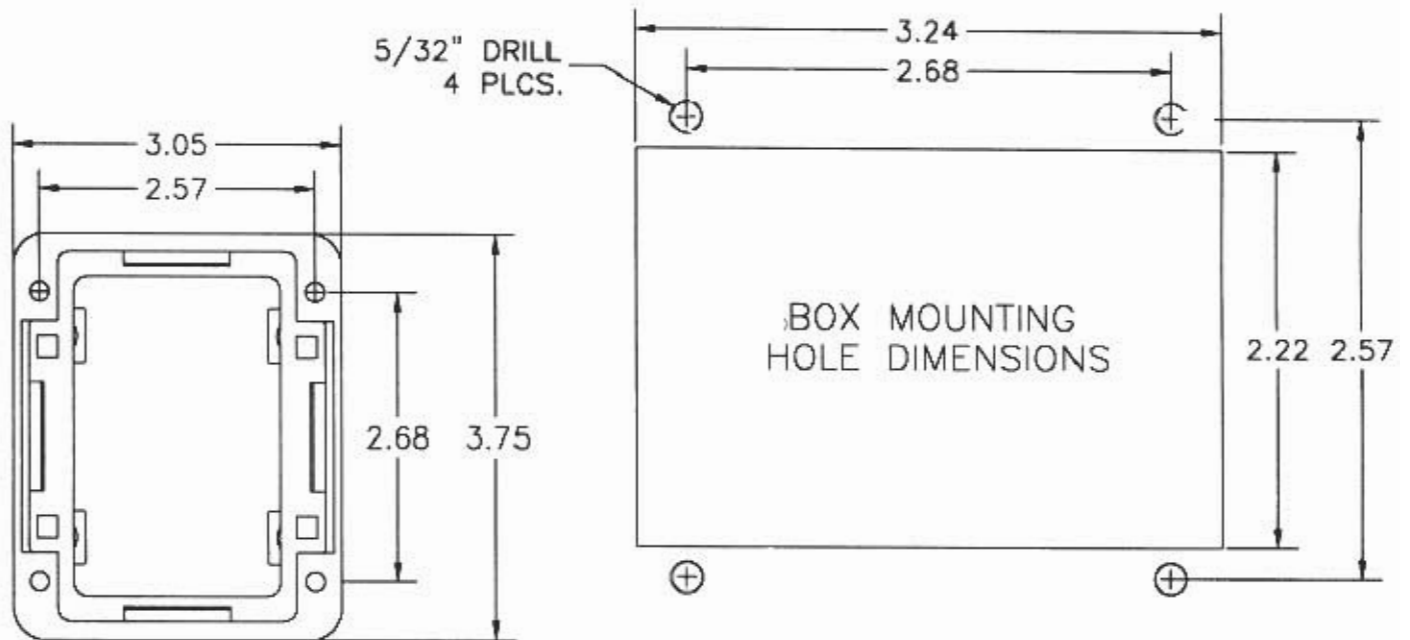

* KEYPAD INPUT DATA

CONNECTIONS:

BEZEL SNAPS INTO PLACE
OVER ASSEMBLED BOX

CONTROL BOX
ASSEMBLY

PLATE FITS OVER
TOP OF CONTROL
STATION

TOP VIEW OF BOX
WITH CONTROL STATION
SEATED INSIDE

SIDE VIEW OF
CONTROL STATION

SIDE VIEW OF BOX

MECHANICAL DIMENSIONS

SPECIFICATIONS

OUTPUTS: 1 VIDEO
 75 OHMS
 1V P-P
 2 AUDIO
 560 OHM

POWER SUPPLY: +12V VDC

POWER CONSUMPTION: 175 mA

INPUT IMPEDANCE: UHF/VHF/CATV 75 OHMS

BASIC CONTROL STATION DIMENSIONS:
 WIDTH: 3.05" (7.747mm)
 HEIGHT: 2.05" (5.207mm)
 DEPTH: 3.75" (9.525mm)