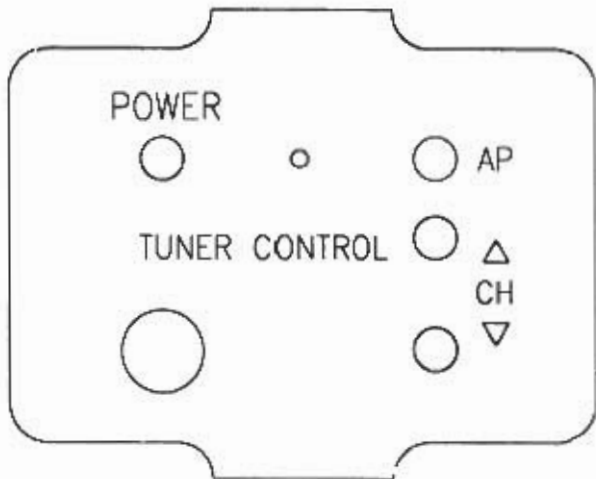

REMOTE (1070636) INCLUDED WITH THE TBX98TM TUNER MODULE

FUNCTIONS:

ITEM	FUNCTION
1	ON/OFF POWER
2	IR REMOTE EYE
3	POWER ON INDICATOR
4	AUTO-PROGRAM
5	CHANNEL UP
6	CHANNEL DOWN

HEADER CONNECTIONS: INTERFACE CABLE TO TBX98TM

ITEM	FUNCTION
1	TV AUDIO OUT LEFT
2	TV VIDEO
3	TV AUDIO OUT RIGHT
4	GROUND
5	IR DRIVE INPUT
6	+12V VDC
7	GROUND
8	GROUND
9	RR09 CIRCUIT *
10	RR10 CIRCUIT *
11	RR11 CIRCUIT *
12	RR12 CIRCUIT *
13	RR13 CIRCUIT *
14	+5V VDC OUTPUT

* KEYPAD INPUT DATA

CONNECTIONS:

BEZEL SNAPS INTO PLACE
OVER ASSEMBLED BOX

CONTROL BOX
ASSEMBLY

PLATE FITS OVER
TOP OF CONTROL
STATION

TOP VIEW OF BOX
WITH CONTROL STATION
SEATED INSIDE

SIDE VIEW OF
CONTROL STATION

SIDE VIEW OF BOX

MECHANICAL DIMENSIONS

SPECIFICATIONS

OUTPUTS: 1 VIDEO
 75 OHMS
 1V P-P
 2 AUDIO
 560 OHM

POWER SUPPLY: +12V VDC

POWER CONSUMPTION: 175 mA

INPUT IMPEDANCE: UHF/VHF/CATV 75 OHMS

BASIC CONTROL STATION DIMENSIONS:
 WIDTH: 3.05" (7.747mm)
 HEIGHT: 2.05" (5.207mm)
 DEPTH: 3.75" (9.525mm)