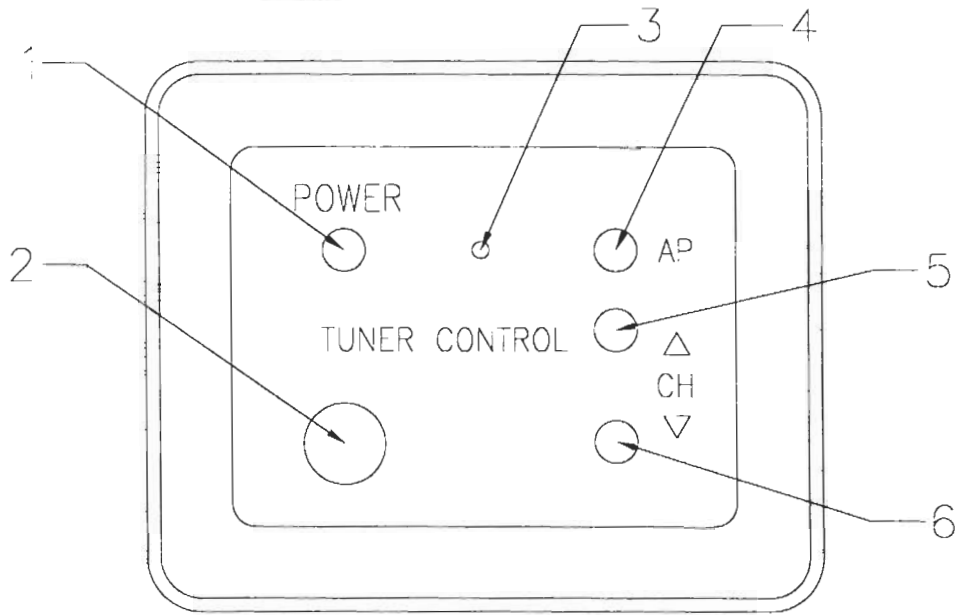

PRODUCT DESCRIPTION

THE TBX9850 IS A STAND ALONE AUTOMOTIVE TELEVISION TUNER KIT. IT PROVIDES FOR TV RECEPTION FOR UHF/VHF SIGNALS. THE KIT CONSISTS OF THE TUNER PACK (WHICH CAN BE HIDDEN FROM VIEW), A WALL MOUNTED CONTROL PANEL, AND INFRARED REMOTE CONTROL. IT IS DESIGNED TO SEND AUDIO/VIDEO SIGNALS TO OTHER COMPONENTS (VIDEO DISPLAY, AUDIO SYSTEM).

REMOTE (1070636) INCLUDED WITH THE TBX98TM TUNER MODULE

FUNCTIONS:

ITEM	FUNCTION
1	ON/OFF POWER
2	IR REMOTE EYE
3	POWER ON INDICATOR
4	AUTO-PROGRAM
5	CHANNEL UP
6	CHANNEL DOWN

HEADER CONNECTIONS: INTERFACE CABLE TO TBX98TM

* KEYPAD INPUT DATA

CONNECTIONS:

BEZEL SNAPS INTO PLACE
OVER ASSEMBLED BOX

CONTROL BOX
ASSEMBLY

PLATE FITS OVER
TOP OF CONTROL
STATION

TOP VIEW OF BOX
WITH CONTROL STATION
SEATED INSIDE

SIDE VIEW OF
CONTROL STATION

SIDE VIEW OF BOX

MECHANICAL DIMENSIONS

SPECIFICATIONS

OUTPUTS: 1 VIDEO
 75 OHMS
 1V P-P
 2 AUDIO
 560 OHM

POWER SUPPLY: +12V VDC

POWER CONSUMPTION: 175 mA

INPUT IMPEDANCE: UHF/VHF/CATV 75 OHMS

BASIC CONTROL STATION DIMENSIONS:
 WIDTH: 3.05" (7.747mm)
 HEIGHT: 2.05" (5.207mm)
 DEPTH: 3.75" (9.525mm)