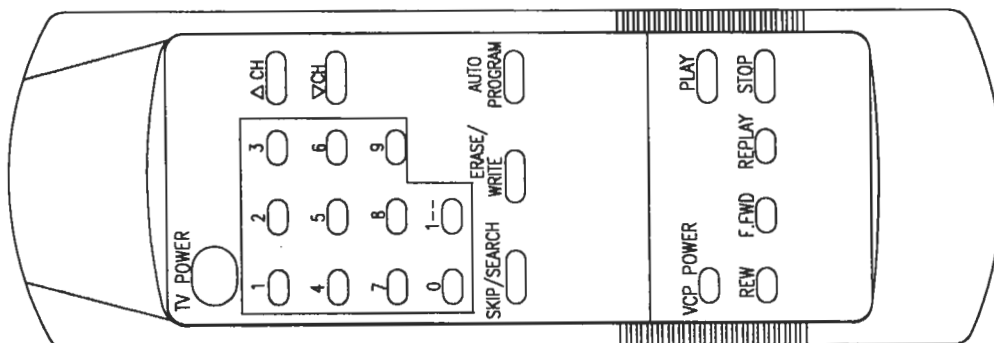

TBX9850 TUNER MODULE KIT

Audiovox Specialized Applications, LLC
23319 Cooper Drive
Elkhart, IN 46514
1-800-688-3135

TABLE OF CONTENTS:

	QTY.
CONTROL PANEL, TBX98	1
INTERFACE CABLE, TBX98	1
BEZEL, HEADPHONE STATION	1
BOX, HEADPHONE STATION	1
PLATE, HORIZONTAL TUNER CONTROL	1
TUNER MODULE TBX98TM	1
MANUAL, INSTALLATION TBX9850	1
INSTRUCTION SHEET, WARRANTY	1
MANUAL, OWNER'S TBX9850	1

PRODUCT DESCRIPTION

THE TBX9850 IS A STAND ALONE AUTOMOTIVE TELEVISION TUNER KIT. IT PROVIDES FOR TV RECEPTION FOR UHF/VHF SIGNALS. THE KIT CONSISTS OF THE TUNER PACK (WHICH CAN BE HIDDEN FROM VIEW), A WALL MOUNTED CONTROL PANEL, AND INFRARED REMOTE CONTROL. IT IS DESIGNED TO SEND AUDIO/VIDEO SIGNALS TO OTHER COMPONENTS (VIDEO DISPLAY, AUDIO SYSTEM).

REMOTE (1070636) INCLUDED WITH THE TBX98TM TUNER MODULE

FUNCTIONS:

ITEM	FUNCTION
1	ON/OFF POWER
2	IR REMOTE EYE
3	POWER ON INDICATOR
4	AUTO-PROGRAM
5	CHANNEL UP
6	CHANNEL DOWN

HEADER CONNECTIONS: INTERFACE CABLE TO TBX98TM

SIDE VIEW OF BOX

MECHANICAL DIMENSIONS

SPECIFICATIONS

OUTPUTS: 1 VIDEO
 75 OHMS
 1V P-P
 2 AUDIO
 560 OHM

POWER SUPPLY: +12V VDC

POWER CONSUMPTION: 175 mA

INPUT IMPEDANCE: UHF/VHF/CATV 75 OHMS

BASIC CONTROL STATION DIMENSIONS:
 WIDTH: 3.05" (7.747mm)
 HEIGHT: 2.05" (5.207mm)
 DEPTH: 3.75" (9.525mm)