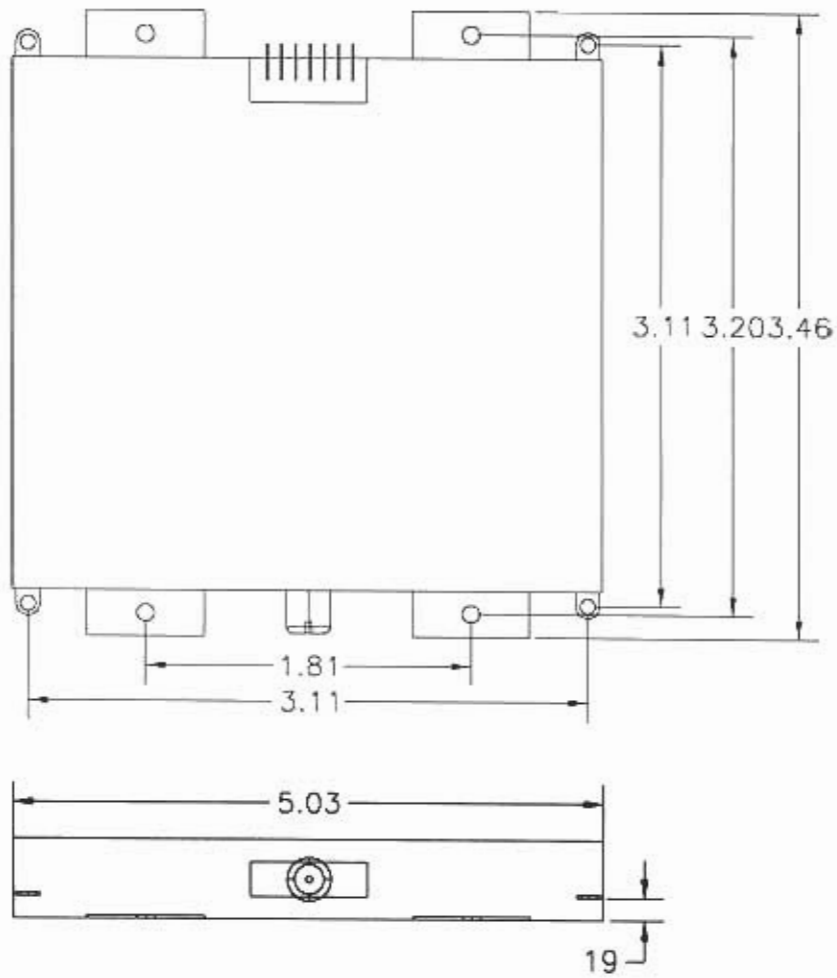

* KEYPAD INPUT DATA

CONNECTIONS:

BEZEL SNAPS INTO PLACE
OVER ASSEMBLED BOX

CONTROL BOX
ASSEMBLY

PLATE FITS OVER
TOP OF CONTROL
STATION

TOP VIEW OF BOX
WITH CONTROL STATION
SEATED INSIDE

SIDE VIEW OF
CONTROL STATION

SIDE VIEW OF BOX

MECHANICAL DIMENSIONS

SPECIFICATIONS

OUTPUTS: 1 VIDEO
 75 OHMS
 1V P-P
 2 AUDIO
 560 OHM

POWER SUPPLY: +12V VDC

POWER CONSUMPTION: 175 mA

INPUT IMPEDANCE: UHF/VHF/CATV 75 OHMS

BASIC CONTROL STATION DIMENSIONS:
 WIDTH: 3.05" (7.747mm)
 HEIGHT: 2.05" (5.207mm)
 DEPTH: 3.75" (9.525mm)