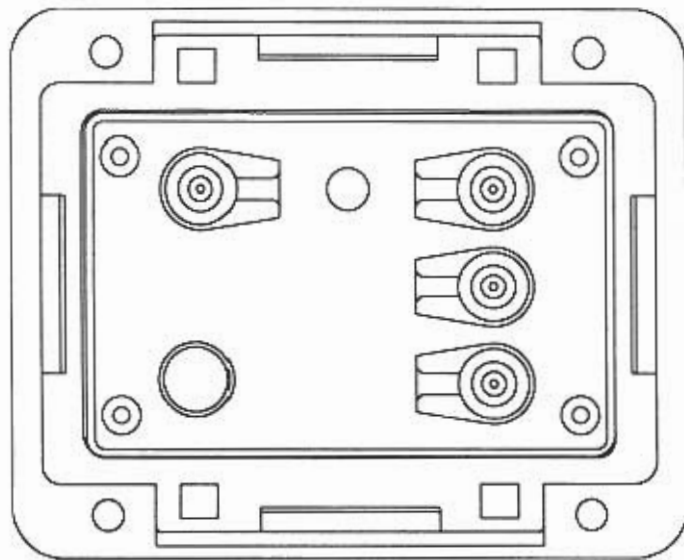

ITEM	FUNCTION
1	TV AUDIO OUT LEFT
2	TV VIDEO
3	TV AUDIO OUT RIGHT
4	GROUND
5	IR DRIVE INPUT
6	+12V VDC
7	GROUND
8	GROUND
9	RR09 CIRCUIT *
10	RR10 CIRCUIT *
11	RR11 CIRCUIT *
12	RR12 CIRCUIT *
13	RR13 CIRCUIT *
14	+5V VDC OUTPUT

* KEYPAD INPUT DATA

CONNECTIONS:

BEZEL SNAPS INTO PLACE
OVER ASSEMBLED BOX

CONTROL BOX
ASSEMBLY

PLATE FITS OVER
TOP OF CONTROL
STATION

TOP VIEW OF BOX
WITH CONTROL STATION
SEATED INSIDE

SIDE VIEW OF
CONTROL STATION

SIDE VIEW OF BOX

MECHANICAL DIMENSIONS

SPECIFICATIONS

OUTPUTS: 1 VIDEO
 75 OHMS
 1V P-P
 2 AUDIO
 560 OHM

POWER SUPPLY: +12V VDC

POWER CONSUMPTION: 175 mA

INPUT IMPEDANCE: UHF/VHF/CATV 75 OHMS

BASIC CONTROL STATION DIMENSIONS:
 WIDTH: 3.05" (7.747mm)
 HEIGHT: 2.05" (5.207mm)
 DEPTH: 3.75" (9.525mm)