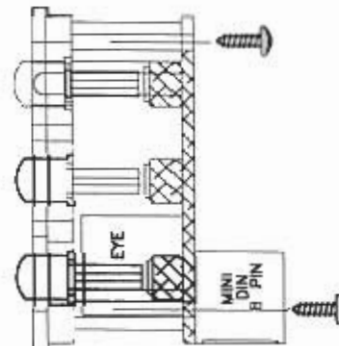

ITEM	FUNCTION
1	TV AUDIO OUT LEFT
2	TV VIDEO
3	TV AUDIO OUT RIGHT
4	GROUND
5	IR DRIVE INPUT
6	+12V VDC
7	GROUND
8	GROUND
9	RR09 CIRCUIT *
10	RR10 CIRCUIT *
11	RR11 CIRCUIT *
12	RR12 CIRCUIT *
13	RR13 CIRCUIT *
14	+5V VDC OUTPUT

* KEYPAD INPUT DATA

CONNECTIONS:

BEZEL SNAPS INTO PLACE
OVER ASSEMBLED BOX

CONTROL BOX
ASSEMBLY

PLATE FITS OVER
TOP OF CONTROL
STATION

TOP VIEW OF BOX
WITH CONTROL STATION
SEATED INSIDE

SIDE VIEW OF
CONTROL STATION

SIDE VIEW OF BOX

MECHANICAL DIMENSIONS

SPECIFICATIONS

OUTPUTS: 1 VIDEO
 75 OHMS
 1V P-P
 2 AUDIO
 560 OHM

POWER SUPPLY: +12V VDC

POWER CONSUMPTION: 175 mA

INPUT IMPEDANCE: UHF/VHF/CATV 75 OHMS

BASIC CONTROL STATION DIMENSIONS:
 WIDTH: 3.05" (7.747mm)
 HEIGHT: 2.05" (5.207mm)
 DEPTH: 3.75" (9.525mm)