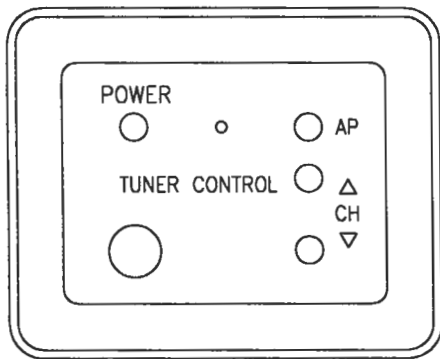

TBX9850 TUNER MODULE KIT

Audiovox Specialized Applications, LLC
23319 Cooper Drive
Elkhart, IN 46514
1-800-688-3135

TABLE OF CONTENTS:

	QTY.
CONTROL PANEL, TBX98	1
INTERFACE CABLE, TBX98	1
BEZEL, HEADPHONE STATION	1
BOX, HEADPHONE STATION	1
PLATE, HORIZONTAL TUNER CONTROL	1
TUNER MODULE TBX98TM	1
MANUAL, INSTALLATION TBX9850	1
INSTRUCTION SHEET, WARRANTY	1
MANUAL, OWNER'S TBX9850	1

PRODUCT DESCRIPTION

THE TBX9850 IS A STAND ALONE AUTOMOTIVE TELEVISION TUNER KIT. IT PROVIDES FOR TV RECEPTION FOR UHF/VHF SIGNALS. THE KIT CONSISTS OF THE TUNER PACK (WHICH CAN BE HIDDEN FROM VIEW), A WALL MOUNTED CONTROL PANEL, AND INFRARED REMOTE CONTROL. IT IS DESIGNED TO SEND AUDIO/VIDEO SIGNALS TO OTHER COMPONENTS (VIDEO DISPLAY, AUDIO SYSTEM).

REMOTE (1070636) INCLUDED WITH THE TBX98TM TUNER MODULE