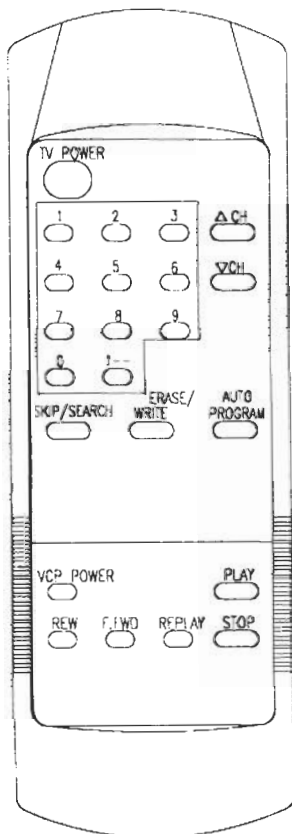

TBX9850 TUNER MODULE KIT

Audiovox Specialized Applications, LLC
23319 Cooper Drive
Elkhart, IN 46514
1-800-688-3135

TABLE OF CONTENTS:

	QTY.
CONTROL PANEL, TBX98	1
INTERFACE CABLE, TBX98	1
BEZEL, HEADPHONE STATION	1
BOX, HEADPHONE STATION	1
PLATE, HORIZONTAL TUNER CONTROL	1
TUNER MODULE TBX98TM	1
MANUAL, INSTALLATION TBX9850	1
INSTRUCTION SHEET, WARRANTY	1
MANUAL, OWNER'S TBX9850	1

PRODUCT DESCRIPTION

THE TBX9850 IS A STAND ALONE AUTOMOTIVE TELEVISION TUNER KIT. IT PROVIDES FOR TV RECEPTION FOR UHF/VHF SIGNALS. THE KIT CONSISTS OF THE TUNER PACK (WHICH CAN BE HIDDEN FROM VIEW), A WALL MOUNTED CONTROL PANEL, AND INFRARED REMOTE CONTROL. IT IS DESIGNED TO SEND AUDIO/VIDEO SIGNALS TO OTHER COMPONENTS (VIDEO DISPLAY, AUDIO SYSTEM).

REMOTE (1070636) INCLUDED WITH THE TBX98TM TUNER MODULE

FUNCTIONS:

ITEM	FUNCTION
1	ON/OFF POWER
2	IR REMOTE EYE
3	POWER ON INDICATOR
4	AUTO-PROGRAM
5	CHANNEL UP
6	CHANNEL DOWN

HEADER CONNECTIONS: INTERFACE CABLE TO TBX98TM

ITEM	FUNCTION
1	TV AUDIO OUT LEFT
2	TV VIDEO
3	TV AUDIO OUT RIGHT
4	GROUND
5	IR DRIVE INPUT
6	+12V VDC
7	GROUND
8	GROUND
9	RR09 CIRCUIT *
10	RR10 CIRCUIT *
11	RR11 CIRCUIT *
12	RR12 CIRCUIT *
13	RR13 CIRCUIT *
14	+5V VDC OUTPUT