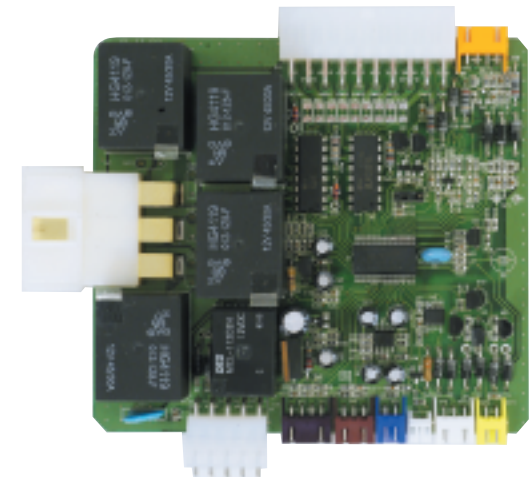

RS615

Remote Starter with integrated Remote Keyless Entry System

RS655

Remote Starter with integrated 3 Channel Security Alarm System

CPX-RS1

3-in-1 Remote Car Starter

- Stand Alone System
- Add On System to an existing factory keyless entry
- Add on to aftermarket keyless entry or security system