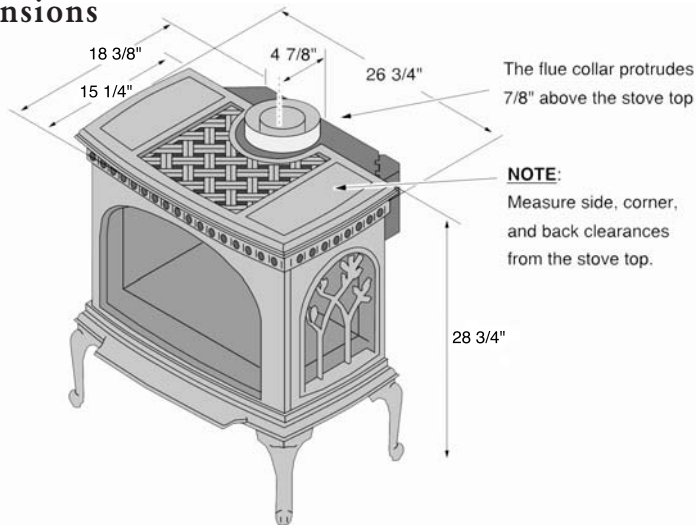

All Avalon Firestyles are proudly made in the U.S.A.

Maximum Input 31,000 Btu/Hr.	Output from Low to High Low 16,608 Btu/Hr. High 26,815 Btu/Hr.	Overall Efficiency 86.5 % with maximum vent configuration	AFUE Up To 72.8%	Heating Capacity Up To 1,200 sq. ft. 1,500 sq. ft. with fan	Standing Pilot Heats even when the power is out	Room Fan 130 CFM (Optional)	Venting 6 5/8" Diameter

Gas appliance performance can be affected by negative pressure in a home and by prevailing atmospheric conditions. Contact local building or fire officials about restrictions and installation requirements in your area. Heating capacity may vary depending on the degree of home insulation, floor plan and the ambient temperature zone of the area in which you live.

Dimensions