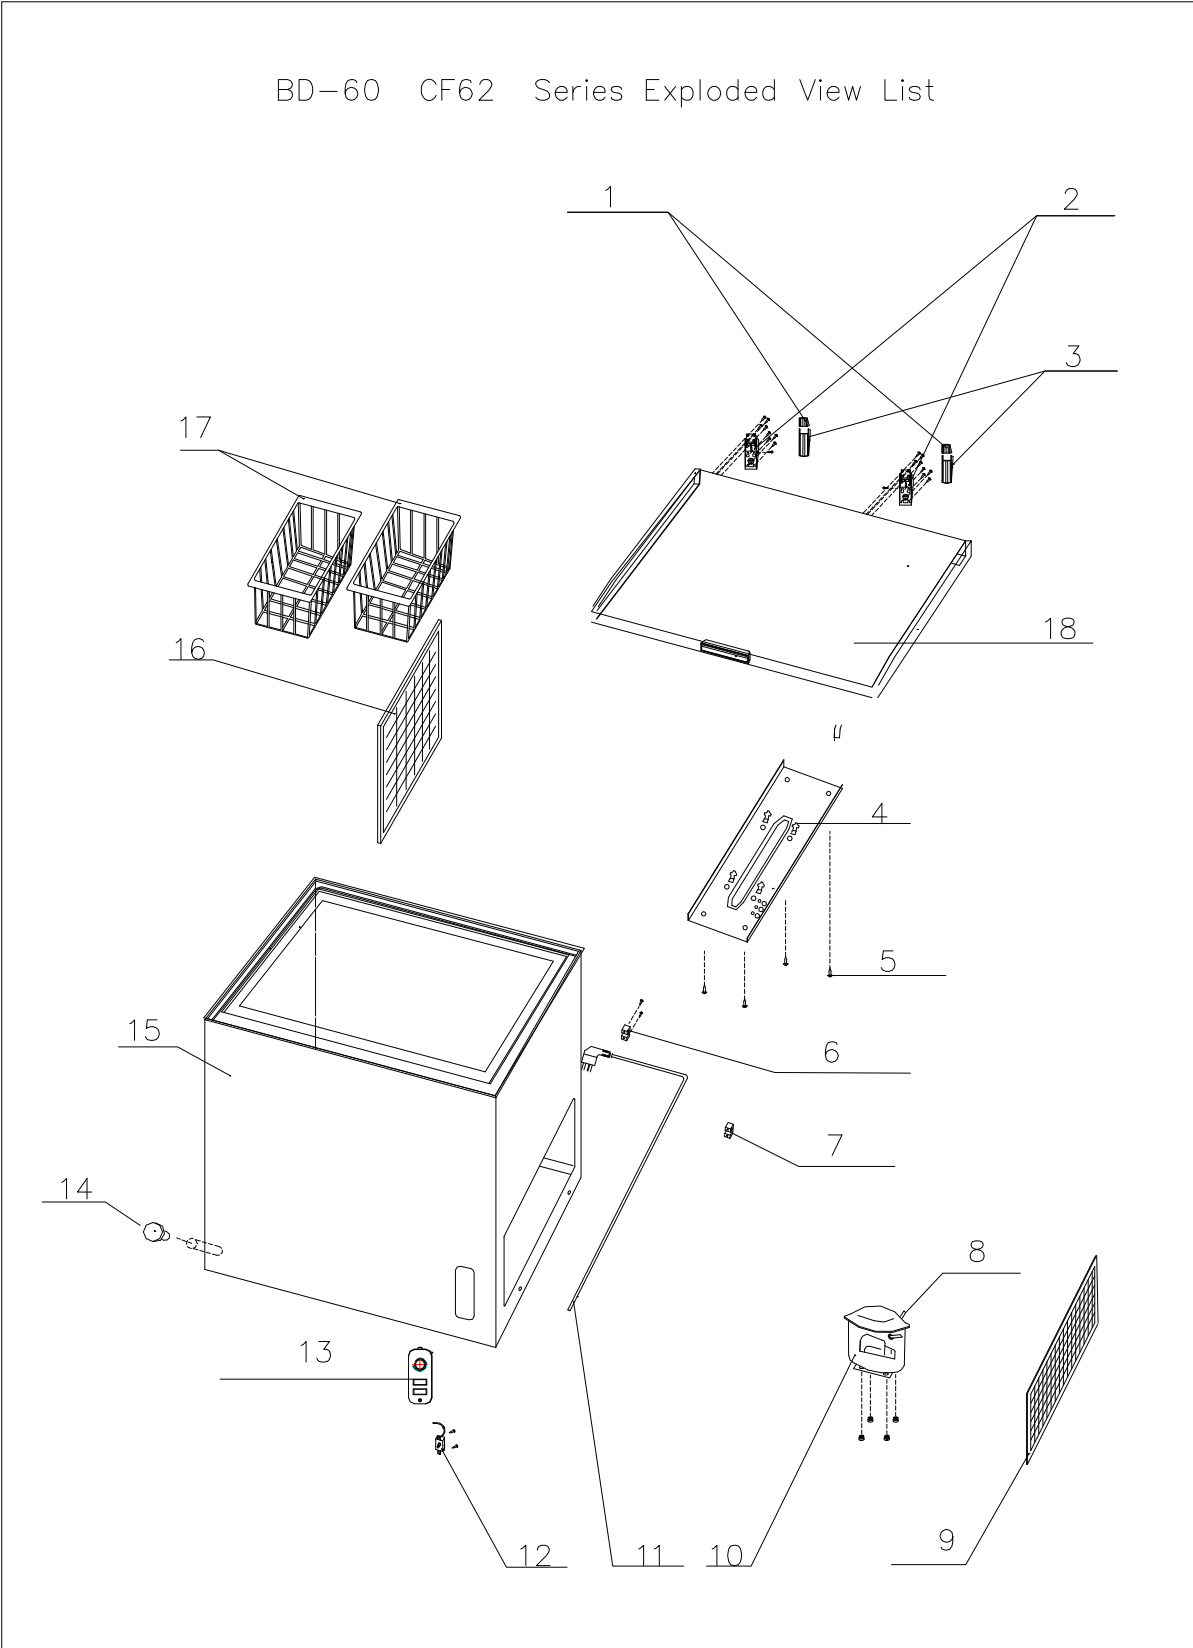

BD-60 CF62 Series Exploded View List

CF62/CF100/CF101PS Exploded View List

No.	Part Code	Description	Quantity
1		Hinge Upper Cover	2
2	Z-060002 Z-100002 Z-101002	Door Hinge Parts	2
3		Hinge Lower Cover	2
4		Compressor Base	1
5		Flange Screw M5x30	4
6		Upper Clip Of Power Supply Cord	1
7		Lower Clip Of Power Supply Cord	1
8		Process Tube	1
9		Compressor House Cover	1
10	Z-060010	Compressor	1
11		Power Supply Cord With Plug	1
12	Z-060012	Thermostat	1
12A	Z-060012A	Thermostat knob	
13	Z-060013 Z-100013 Z-101013	Control panel	1
14	Z-060014	drain plug	1
15		Freezer cabinet	1
16		Divider	1
17	Z-060017	Basket	1
18	Z-060018 Z-100018 Z-101018	Top lid	1

Part Code:

For CF06, start with 060, then serial, e.g. 060010, compressor

For CF100, start with 100, then serial, e.g. 100009, compressor house cover

For CF101PS, start with 101, then serial, e.g. 101013, control panel