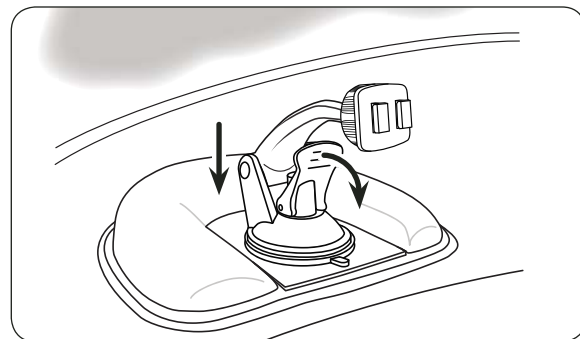

Windshield Suction Pedestal Installation

1. Step 1. Place the suction cup of the windshield pedestal (sold separately, not included) down on the mounting surface in the center of the dash mount. Secure the pedestal to the mount before attaching a holder or device (sold separately, not included).