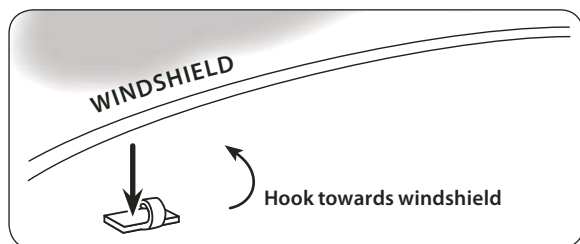

1. Step 3. Place the loop on the back of the dashboard mount around the safety hook and place on the dashboard in front of the hook. Remove protective film from the pedestal mounting surface (A).