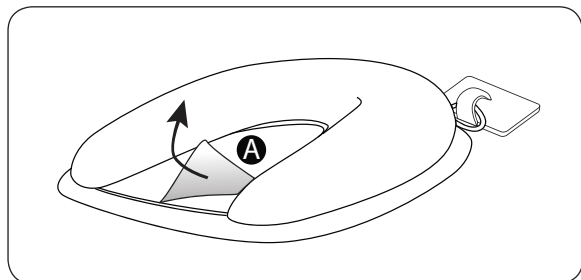

Dashboard Mount Installation

- Step 1. Find a safe location on the vehicle dashboard that is not in an air bag deployment zone.

- Step 2. **Optional Safety hook installation will add extra stability.** Clean the area with the included alcohol pad and let dry. Remove the adhesive backing on the safety hook base. The hook curve must point towards the windshield. Press and hold the hook down on the dashboard surface for about a minute. Allow 24 hrs. to cure to the dashboard at room temperature (72° F).

- Step 3. Place the loop on the back of the dashboard mount around the safety hook and place on the dashboard in front of the hook. Remove protective film from the pedestal mounting surface (A).

Windshield Suction Pedestal Installation