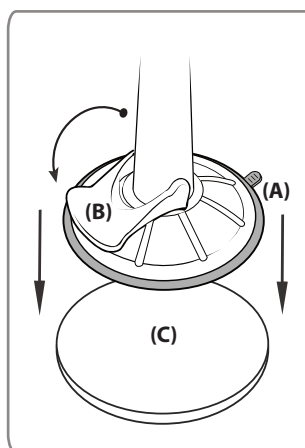

CM018-KST | 5" Windshield Suction Pedestal

CM018-KST-1

CM018-KST-2

CM018-KST-2SH

CM018-KST-AMPS

Windshield Installation

Step 1. Push the pedestal suction cup (A) firmly to the windshield. Flip the lever (B) down to secure the suction cup.

Dash Installation (Optional, when disc is included)

Step 1. Locate a safe flat surface on the dash or console to mount the pedestal. Clean the dash with the alcohol pad provided. Let the dash surface dry before applying the adhesive disc (C).

Step 2. Push the pedestal suction cup (A) firmly to the disc (C). Flip the lever (B) down to secure the suction cup.

Gooseneck and Dual-T Head Instructions

- Step 1. Adjust the angle of the pedestal head by loosening the adjustment knob (D).
- Step 2. Adjust the angle and rotation of the pedestal head by loosening the adjustment knob (E).
- Step 3. Attach the device cradle (H) to the dual-T tab head (F) by inserting the T-tabs into the T-slots (G). (Cradles are sold separately and vary depending on the device that you are using)