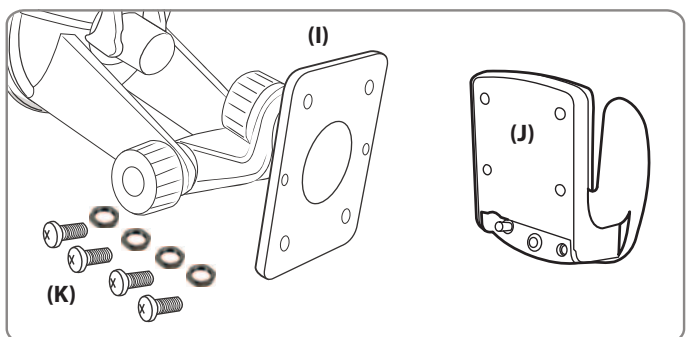

CM018-KST | 5" Windshield Suction Pedestal

CM018-KST-1

CM018-KST-2

CM018-KST-2SH

CM018-KST-AMPS

Windshield Installation

Step 1. Push the pedestal suction cup (A) firmly to the windshield. Flip the lever (B) down to secure the suction cup.

Dash Installation (Optional, when disc is included)

Step 1. Locate a safe flat surface on the dash or console to mount the pedestal. Clean the dash with the alcohol pad provided. Let the dash surface dry before applying the adhesive disc (C).

Step 2. Push the pedestal suction cup (A) firmly to the disc (C). Flip the lever (B) down to secure the suction cup.

Gooseneck and Dual-T Head Instructions

- Step 1. Adjust the angle of the pedestal head by loosening the adjustment knob (D).
- Step 2. Adjust the angle and rotation of the pedestal head by loosening the adjustment knob (E).
- Step 3. Attach the device cradle (H) to the dual-T tab head (F) by inserting the T-tabs into the T-slots (G). (Cradles are sold separately and vary depending on the device that you are using)

AMPS Configuration Instructions (For CM018-KST-AMPS)

Step 1. Secure the AMPS pedestal head (I) to the device or device cradle (J) by using a screwdriver to secure the pedestal head with the nuts and screws (K) to the cradle. (Cradles are sold separately and vary depending on the device that you are using)