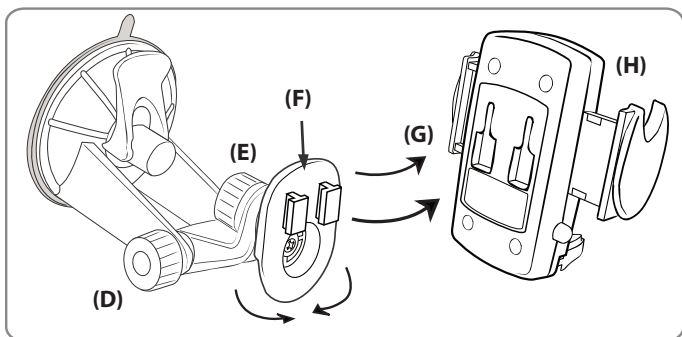

CM018-KST | 5" Windshield Suction Pedestal

CM018-KST-1

CM018-KST-2

CM018-KST-2SH

CM018-KST-AMPS

Windshield Installation

Step 1. Push the pedestal suction cup (A) firmly to the windshield. Flip the lever (B) down to secure the suction cup.

Dash Installation (Optional, when disc is included)

Step 1. Locate a safe flat surface on the dash or console to mount the pedestal. Clean the dash with the alcohol pad provided. Let the dash surface dry before applying the adhesive disc (C).

Step 2. Push the pedestal suction cup (A) firmly to the disc (C). Flip the lever (B) down to secure the suction cup.

Gooseneck and Dual-T Head Instructions

- Step 1. Adjust the angle of the pedestal head by loosening the adjustment knob (D).
- Step 2. Adjust the angle and rotation of the pedestal head by loosening the adjustment knob (E).
- Step 3. Attach the device cradle (H) to the dual-T tab head (F) by inserting the T-tabs into the T-slots (G). (Cradles are sold separately and vary depending on the device that you are using)

AMPS Configuration Instructions (For CM018-KST-AMPS)

Step 1. Secure the AMPS pedestal head (I) to the device or device cradle (J) by using a screwdriver to secure the pedestal head with the nuts and screws (K) to the cradle. (Cradles are sold separately and vary depending on the device that you are using)