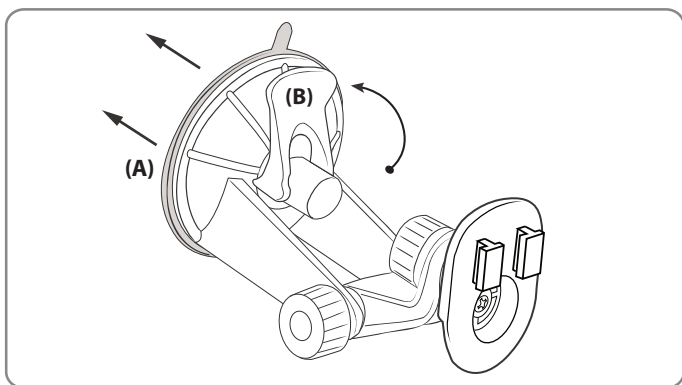

CM018-KST | 5" Windshield Suction Pedestal

CM018-KST-1

CM018-KST-2

CM018-KST-2SH

CM018-KST-AMPS

Windshield Installation

Step 1. Push the pedestal suction cup (A) firmly to the windshield. Flip the lever (B) down to secure the suction cup.

Dash Installation (Optional, when disc is included)

Step 1. Locate a safe flat surface on the dash or console to mount the pedestal. Clean the dash with the alcohol pad provided. Let the dash surface dry before applying the adhesive disc (C).

Step 2. Push the pedestal suction cup (A) firmly to the disc (C). Flip the lever (B) down to secure the suction cup.

Gooseneck and Dual-T Head Instructions

- Step 1. Adjust the angle of the pedestal head by loosening the adjustment knob (D).
- Step 2. Adjust the angle and rotation of the pedestal head by loosening the adjustment knob (E).
- Step 3. Attach the device cradle (H) to the dual-T tab head (F) by inserting the T-tabs into the T-slots (G). (Cradles are sold separately and vary depending on the device that you are using)

AMPS Configuration Instructions (For CM018-KST-AMPS)

Step 1. Secure the AMPS pedestal head (I) to the device or device cradle (J) by using a screwdriver to secure the pedestal head with the nuts and screws (K) to the cradle. (Cradles are sold separately and vary depending on the device that you are using)