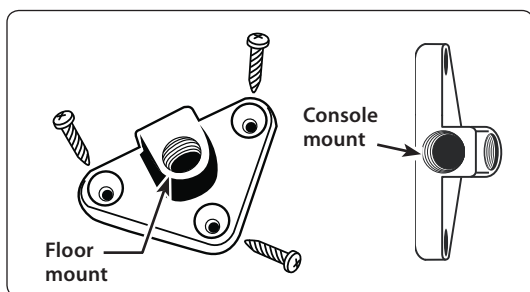

CM084-2-AMPS | 9" Floor or Console Mounting Pedestal

Package Contents:

- (1) CM084-2-AMPS - 9" Universal flexible mounting arm
 - Includes threaded screws (3), screw caps (3), and machine screws (4) for connecting to AMPS pattern
- (1) AP032 - Dual T-tab to AMPS horizontal adapter plate

Tools required for floor or console mounting - drill and screwdriver.

Note: Do not twist the cradle or device while mounted on top of the pedestal to adjust the steel shaft as this can break the dual T-slots.

- Step 2. Using the base as a template, drill three 1/8" holes and attach base with the included self-tapping screws. Snap screw caps in place over the screws on the base.

- Step 3. Screw the 9" flexible steel arm securely into the base.

- Step 5. Attach the 4 hole AMPS pattern plate (if necessary) to the other end of the mounting arm with the included large hex nuts. Fasten the AMPS to dual T-tab adapter plate to the AMPS pattern plate with the included screws and nuts.