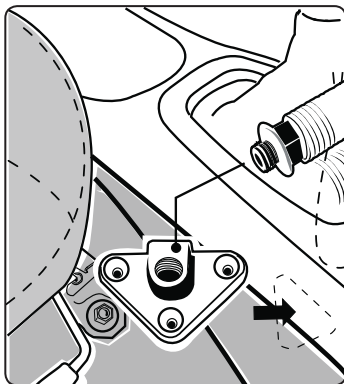

 Do not install this pedestal in an airbag deployment zone or where windshield vision may be impaired.

Installation Instructions

Floor or Console Mounting

- Step 1. Find a safe, flat location on the interior of the vehicle's floor or console to mount the pedestal.

- Step 2. Using the base as a template, drill three 1/8" holes and attach base with the included self-tapping screws. Snap screw caps in place over the screws on the base.

- Step 3. Screw the 9" flexible steel arm securely into the base.