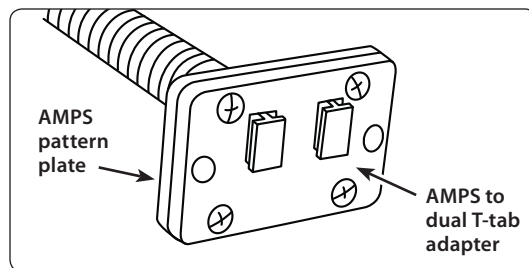

1. Step 5. Attach the 4 hole AMPS pattern plate (if necessary) to the other end of the mounting arm with the included large hex nuts. Fasten the AMPS to dual T-tab adapter plate to the AMPS pattern plate with the included screws and nuts.

1. Step 6. Adjust the gooseneck by bending with both hands to the desired location of the cradle or device.

1. Step 7. Attach the dual T-slots on the back of the cradle or device to the dual T-tab adapter plate.