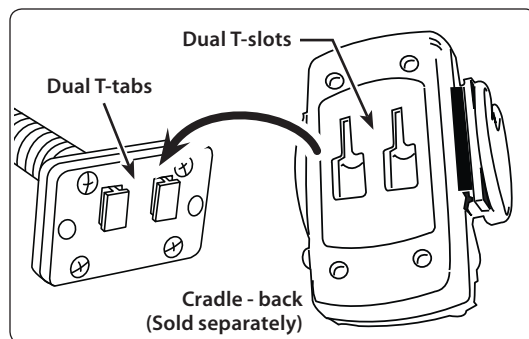

- Step 2. Using the base as a template, drill three 1/8" holes and attach base with the included self-tapping screws. Snap screw caps in place over the screws on the base.

- Step 3. Screw the 9" flexible steel arm securely into the base.

- Step 5. Attach the 4 hole AMPS pattern plate (if necessary) to the other end of the mounting arm with the included large hex nuts. Fasten the AMPS to dual T-tab adapter plate to the AMPS pattern plate with the included screws and nuts.

- Step 6. Adjust the gooseneck by bending with both hands to the desired location of the cradle or device.

- Step 7. Attach the dual T-slots on the back of the cradle or device to the dual T-tab adapter plate.