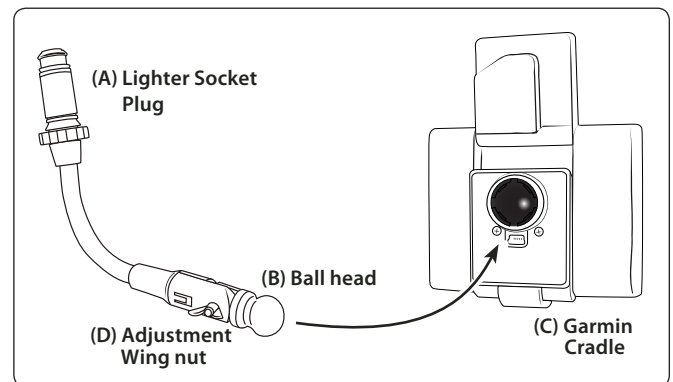

GN083 | Lighter Socket Pedestal for Garmin GPS

GN083
Lighter Socket
Pedestal

Package Contents:

(1) GN083 - Lighter Socket Pedestal for Garmin Nüvi™ and StreetPilot™

No Tools Required for installation.

Do not install this pedestal in an airbag deployment zone.

- Step 1. Insert the lighter socket plug (A) completely into the vehicle's lighter socket. Rotate the tightening ring to secure the pedestal.
- Step 2. Adjust the angle of the pedestal bending the flexible gooseneck to the desired placement angle.
- Step 3. Carefully attach your cradle to the head by inserting the ball (B) into the Garmin cradle (C) cavity (not included, sold separately). Adjust the angle and of the head by loosening / tightening the wing nut (D).