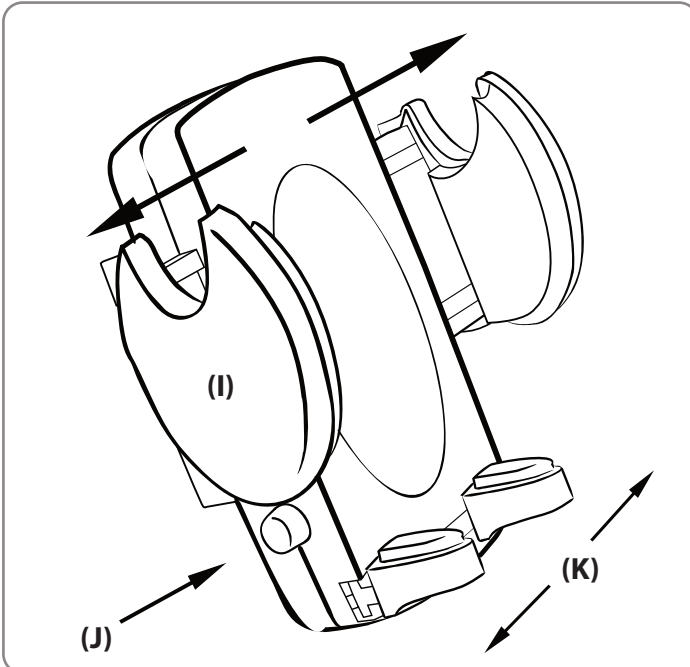

SM236 & CM936 | Flexible Steel Swivel Dash or Console Phone or PDA Mount

Installation Instructions

- Step 1. Find a safe location on the dash or console to mount the pedestal. Make sure the area is clean and dry. Use the included alcohol pad to clean the mounting surface. Remove the adhesive backing (A) under the circular base and firmly press into place.
- Step 2. After adhesive has bonded at room temperature (approx. 72°F), allow 24 hrs prior to use for best results.
- Step 3. Adjust the direction of the pedestal by rotating the head on the swivel base (B).
- Step 4. Adjust the angle of the pedestal head by bending the flexible metal shaft of the pedestal (C).
- Step 5. Attach the device cradle to the pedestal by inserting the dual T-tabs (D) of the pedestal into the T-slots of the cradle (E).

Universal Cradle Instructions

- Step 1. If necessary, adjust the support legs (K) by sliding them laterally. These provide support for your device.
- Step 2. Place device on the support legs (K) and squeeze the side grip arms (I) until they fit securely to the device.
- Step 3. Push the release button (J) in order to release the device from the cradle.