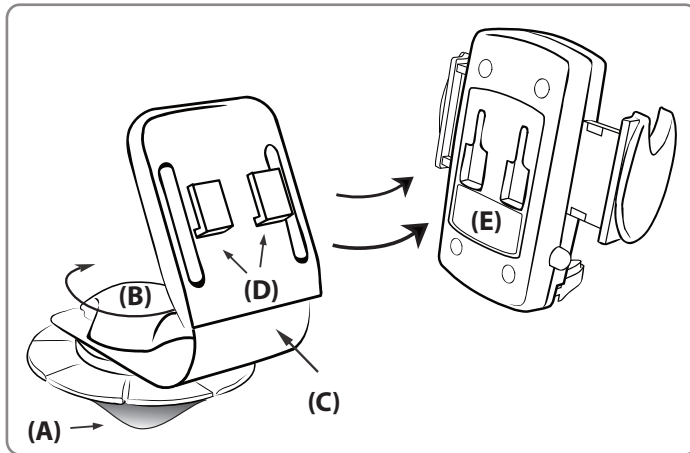

SM236 & CM936 | Flexible Steel Swivel Dash or Console Phone or PDA Mount

Installation Instructions

- Step 1. Find a safe location on the dash or console to mount the pedestal. Make sure the area is clean and dry. Use the included alcohol pad to clean the mounting surface. Remove the adhesive backing (A) under the circular base and firmly press into place.
- Step 2. After adhesive has bonded at room temperature (approx. 72°F), allow 24 hrs prior to use for best results.
- Step 3. Adjust the direction of the pedestal by rotating the head on the swivel base (B).
- Step 4. Adjust the angle of the pedestal head by bending the flexible metal shaft of the pedestal (C).
- Step 5. Attach the device cradle to the pedestal by inserting the dual T-tabs (D) of the pedestal into the T-slots of the cradle (E).

Universal Cradle Instructions

- Step 1. If necessary, adjust the support legs (K) by sliding them laterally. These provide support for your device.
- Step 2. Place device on the support legs (K) and squeeze the side grip arms (I) until they fit securely to the device.
- Step 3. Push the release button (J) in order to release the device from the cradle.