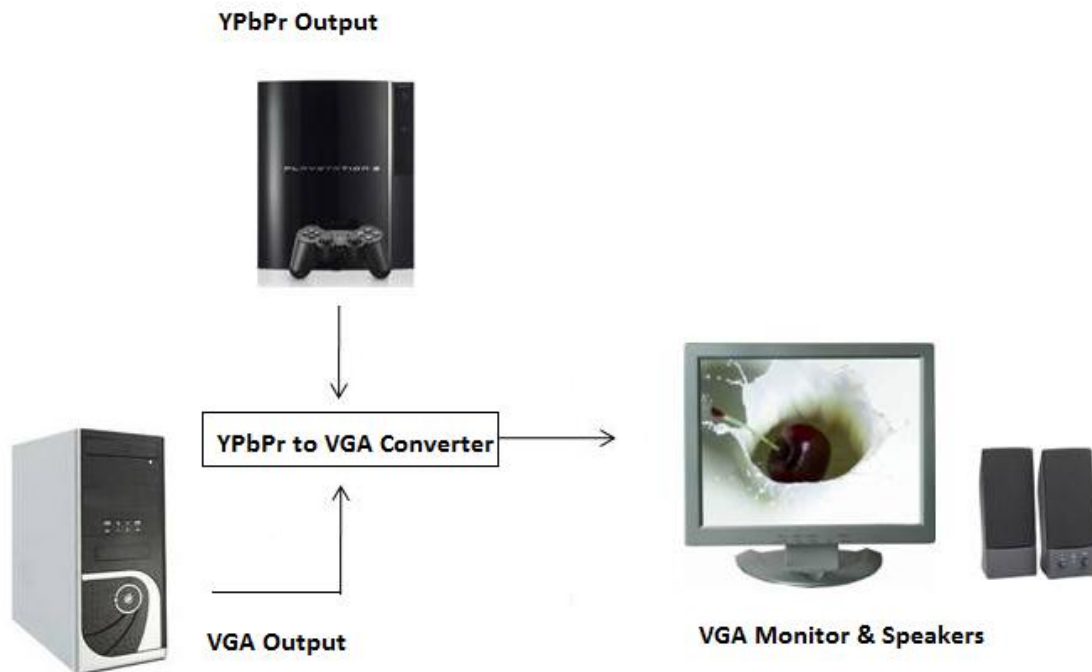

## YPbPr to VGA Converter/ Switch

*Part #:C-COMP-VGA*

# Description

Avenview C-COMP-VGA YPbPr to VGA Converter/Switch enables you to switch between two YPbPr inputs with Audio sources and displays one of them on a VGA monitor, TV or projector in high resolution. C-COMP-VGA has both VGA and YPbPr inputs and it converts YPbPr input into VGA output. Switching between two adapters is as easy as a push of switch button. This is an ideal solution to view PS3, Wii, XBOX, XBOX 360, DVD Player on a single monitor, TV with VGA only input.

# Features

- Automatic conversation between YPbPr and VGA
- Supports VGA resolution of up to UXGA (1600x1200)
- YPbPr supports 480p, 576p, and 720p
- Buffered VGA output for 60m (200 feet) long range transmission
- Supports VGA and Stereo Audio
- Easily switch between two input sources by switch button.
- Compact Size