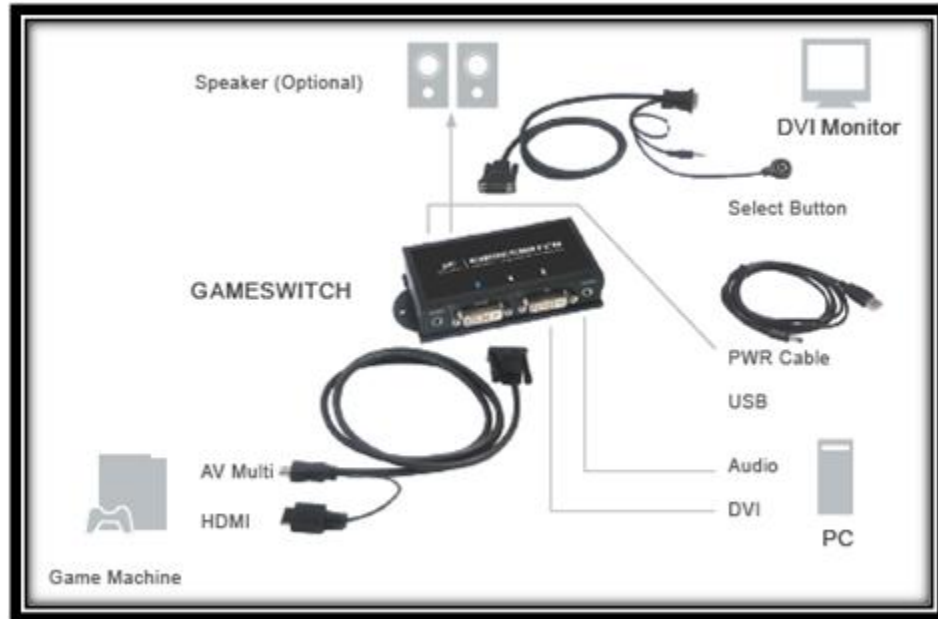

System Devices and Functions

DVI-GS3-2

- Built-in two set of DVI inputs
- Built-in one set of DVI output
- Built-in one set of Speaker output

Installation Diagram of DVI-GS3-2