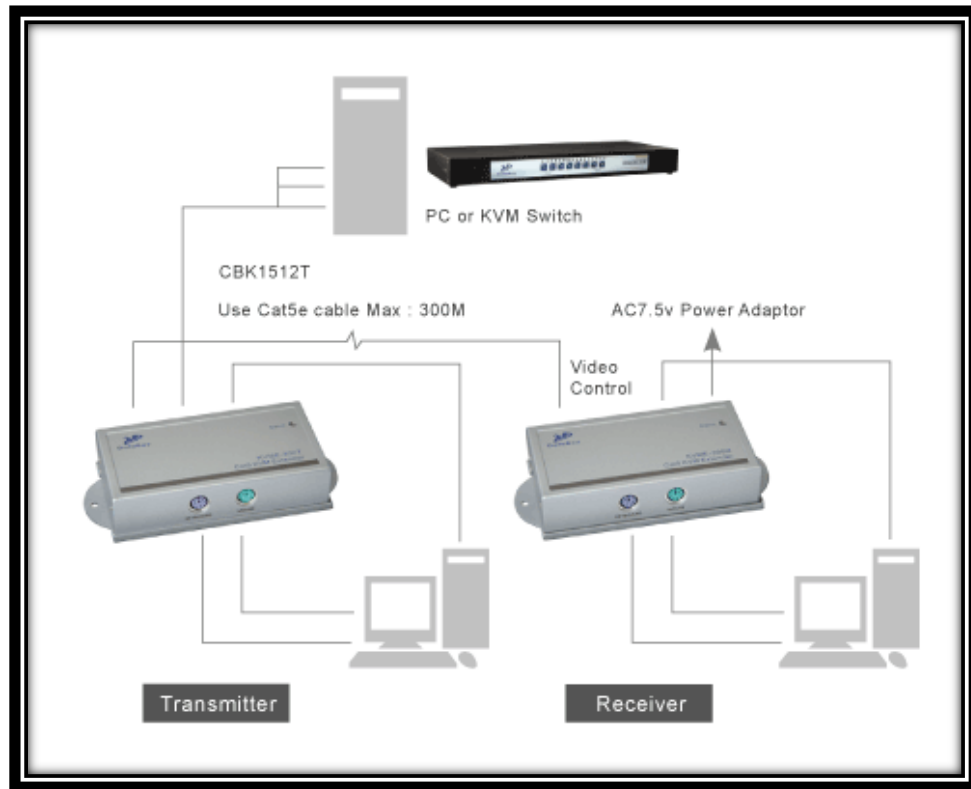

The KVM-C5 extender solution is designed not only to provide accurate KVM signal, but also easy to install. It is equipped with a magnetic pad and a attachable metal plate, so you can place the KVM Extender very easily on the surface of PC or any preferred place like wood or concrete.

Features

- Extend the Keyboard / Video / Mouse of PC or KVM Switch by Cat 5 / 5e / 6 cable
- Supported VGA Resolution and Distance (distance is based on UTP cable skew 30ns/100m):
 - a. 1024x768 @ 300m (1000ft)
 - b. 1280x1024 @ 300m (1000ft)
 - c. 1600x1200 @ 300m (1000ft)
 - d. 1920x1440 @ 200m (650ft)
 - e. 2048x1536 @ 200m (650ft)
- Supports VGA, SVGA, XGA, TFT-LCD with DDC2B
- Supports PS/2 type PC or KVM switch application
- Plug & Play
- Supports MD-DOS, Windows, FreeBSD, Linux, Unix, Novell
- Auto KVM model detection for optimum setup
- Supports advanced function of Logitech and Microsoft Mice
- Manual signal control (Gain & Focus) for different extended distance and achieving the best quality
- Integrated 3-in-1 KVM cable for PC or KVM switch connection
- Transmitter (KVM-C5-S) and Receiver (KVM-C5-R) built with FOUR color LEDs to indicate system status
- Transmitter is equipped with magnetic pad and metal plate for easy installation

System Devices and Functions

Transmitter KVM-C5-S

- Built-in one set of Keyboard, Mouse and Video
- Built-in one RJ45 port for system output which can be connect by Cat 5/5e/6 cable and send KVM signal to System Receiver.

Receiver KVM-C5-R

- Receive KVM signal through RJ45 port
- Built-in video control (Gain & Focus)

Connection Diagram of KVM-C5-Series

Cable and Accessories

3-in-1 KVM Cable –CBK1512T (Included)

Package Content