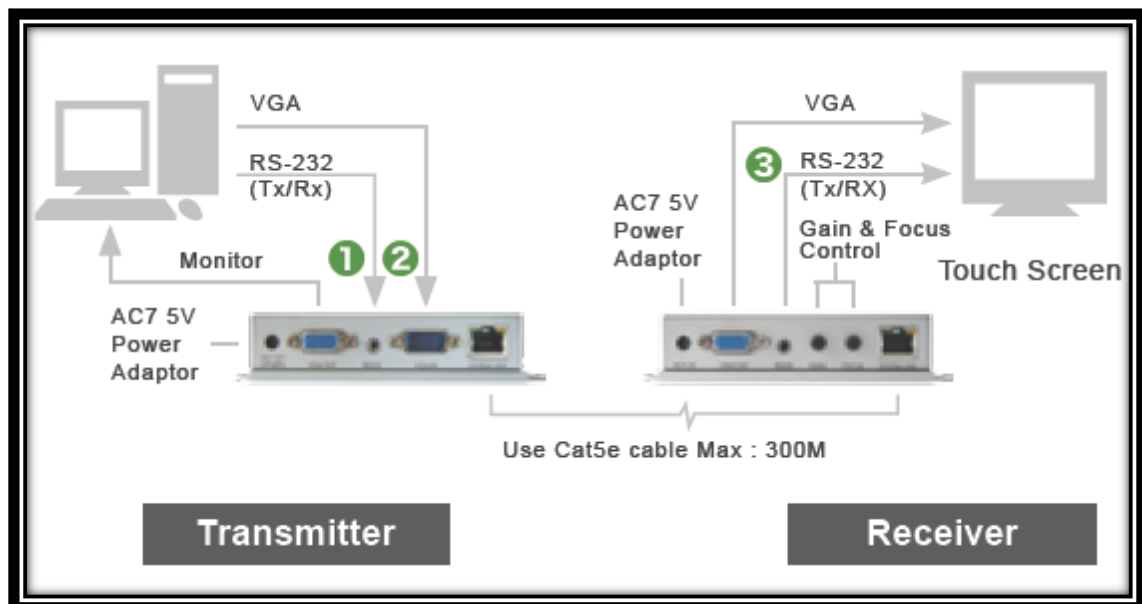

System Devices and Functions

Transmitter VTS-C5-S

- Built-in one set of VGA (DB15) and Data (DB9) inputs
- Built-in one set of VGA (DB15) output for monitor
- Built-in one RJ45 port for system output which can be connected by Cat5/5e/6 cable and send signal to System Receiver

Receiver VTS-C5-R

- Built-in one set of VGA (DB15) and Data (DB9) output for Touch Screen
- Maximum VGA resolution of up to 2048x1536 @ 300m (1000ft)
- Built-in Video and Focus control to adjust video quality
- A PS/2 connector to provide power for Touch Screen's RS-232 control

Connection Diagram of VTS-C5 Series