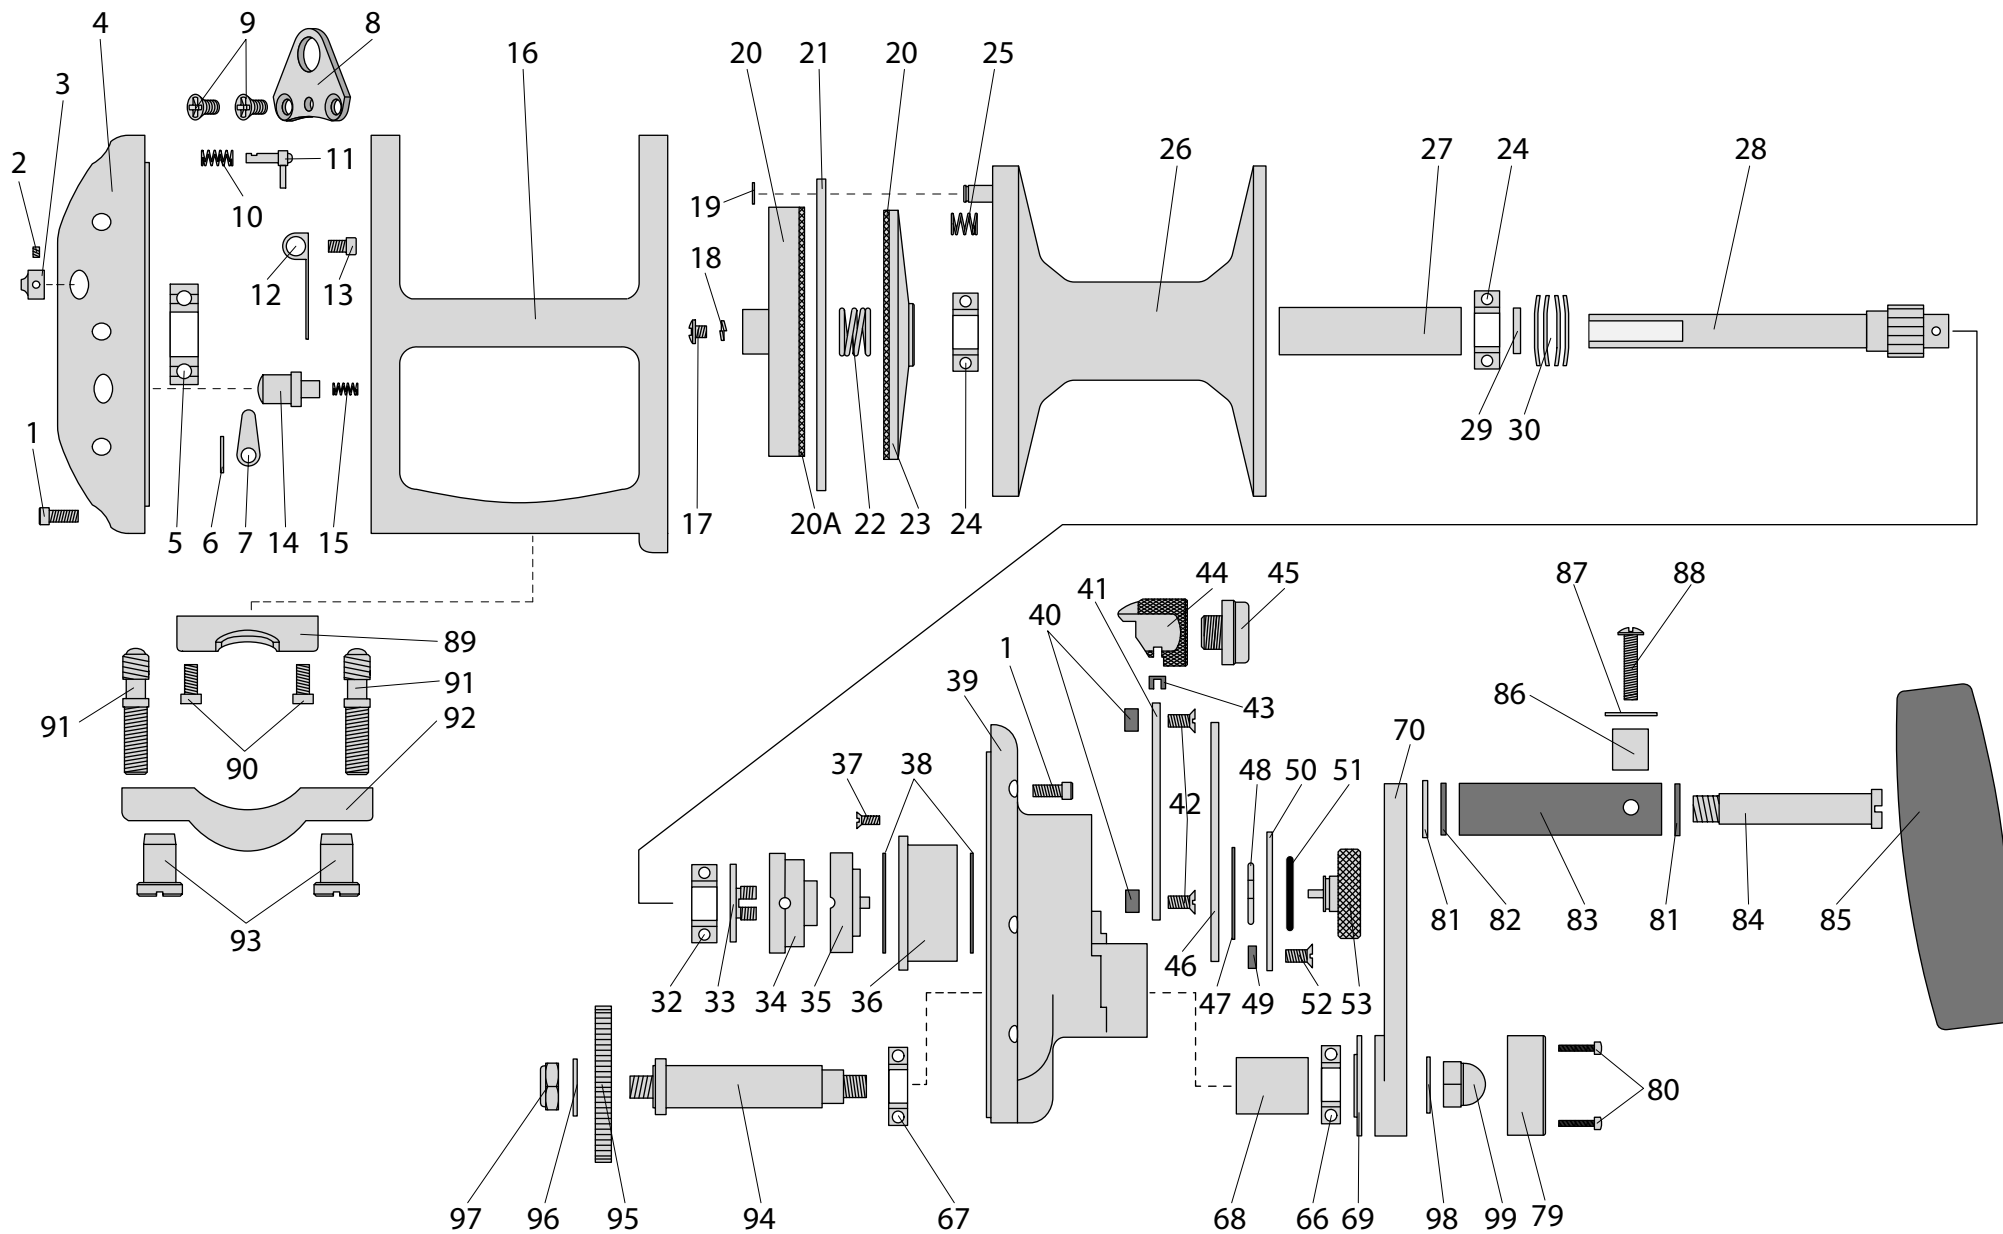

# Models Pro EXW 4/0I, EX 4/0I Parts List

1 - End Housing Screw (16 req.)	EXW402-001	38- Cam Housing Washer (2 req.)	EXW402-038	75- Release Arm Spring	EXW402-075
2 - Clicker Knob Screw	EXW402-002	39- End Housing	EXW402-039	76- Spring Pin	EXW402-076
3 - Clicker Knob	EXW402-003	40- Spacer (3 req.)	EXW402-040	77- Release Arm	EXW402-077
4 - End Cap Housing	EXW402-004	41- Slide Plate	EXW402-041	78- Push Knob	EXW402-078
5 - End Cap Bearing	EXW402-005	42- Plate Screw (3 req.)	EXW402-042	79- Crank Arm Cover	EXW402-079
6 - Under Dog Washer (2 req.)	EXW402-006	43- Knob Slide	EXW402-092	80- Cover Screws (2 req.)	EXW402-080
7 - Dog (2 req.)	EXW402-007	44- Drag Knob Head	EXW402-044	81- Crank Arm Washer	EXW402-081
8 - Harness Lag (2 req.)	EXW402-008	45- Drag Knob Nut	EXW402-092	82- Handle Stem Washer (2 req.)	EXW402-082
9 - Screws (8 req.)	EXW402-009	46- Drag Arm	EXW402-046	83- Handle Stem	EXW402-083
10- Clicker Spring	EXW402-010	47- Teflon Washer	EXW402-047	84- Shoulder Bolt	EXW402-084
11- Clicker	EXW402-011	48- Preset Button C-Clip	EXW402-048	85- Handle	EXW402-085
12- Dog Spring (2 req.)	EXW402-012	49- Plate Washer	EXW402-049	86- Lock Screw Nut	EXW402-086
13- Spring Screw (2 req.)	EXW402-013	50- Cover Plate	EXW402-050	87- Lock Screw Washer	EXW402-087
14- Spool Stop Knob	EXW402-014	51- O-Ring	EXW402-051	88- Handle Lock Screw	EXW402-088
15- Stop Knob Spring	EXW402-015	52- Cover Plate Screw (3 req.)	EXW402-052	89- Rod Mount	EXW402-089
16- Body	EXW402-016	53- Preset Knob	EXW402-053	90- Mount Screw (4 req.)	EXW402-090
17- Left Break Screw	EXW402-017	54- Stop Nut	EXW402-054	91- Rod Mount Bolt (2 req.)	EXW402-091
18- L/B Lock Washer	EXW402-018	55- Left Washer	EXW402-055	92- Rod Mount Clamp	EXW402-092
19- Brake Disc Pin E-Clip (3 req.)	EXW402-019	56- Low Speed Gear	EXW402-054	93 -Clamp Nut (2 req.)	EXW402-093
20- Left Brake	EXW402-020	57- Center Washer	EXW402-055		
21- Disc Brake	EXW402-021	58- High Speed Gear	EXW402-058		
22- Brake Retracting Spring	EXW402-022	59-Right Washer	EXW402-059		
23- Right Brake	EXW402-023	60- Shaft Fork	EXW402-060		
24- Spool Bearing (2 req.)	EXW402-024	61- Fork Spring	EXW402-061		
25- Brake Pin Spring (3 req.)	EXW402-025	62- Pusher	EXW402-062		
26- Spool	EXW402-026	63- Pusher Spring	EXW402-063		
27- Spool Tube	EXW502-027	64- Drive Shaft	EXW402-064		
28- Spool Shaft	EXW502-028	65- Pusher Washer	EXW402-065		
29- Spacer Washer	EXW502-029	66- Pusher E-Clip	EXW402-066		
30- Belleville Washers (4 req.)	EXW502-030	67- Drive Shaft Bearing (2 req.)	EXW402-067		
31- Low Speed Pinion Gear	EXW502-031	68- Drive Shaft Tube	EXW402-068		
32- Gear Bearing	EXW502-032	69- Drive Shaft Washer	EXW402-069		
33- Preset Nut	EXW502-033	70- Crank Arm	EXW402-070		
34- Male Cam	EXW502-034	71- Washer	EXW402-071		
35- Female Cam	EXW502-035	72- Push Pin E-Clip	EXW402-072		
36- Cam Housing	EXW502-036	73- Crank Arm Nut	EXW402-073		
37- Cam Housing Screw (2 req.)	EXW502-037	74- Lock Plate	EXW402-074		