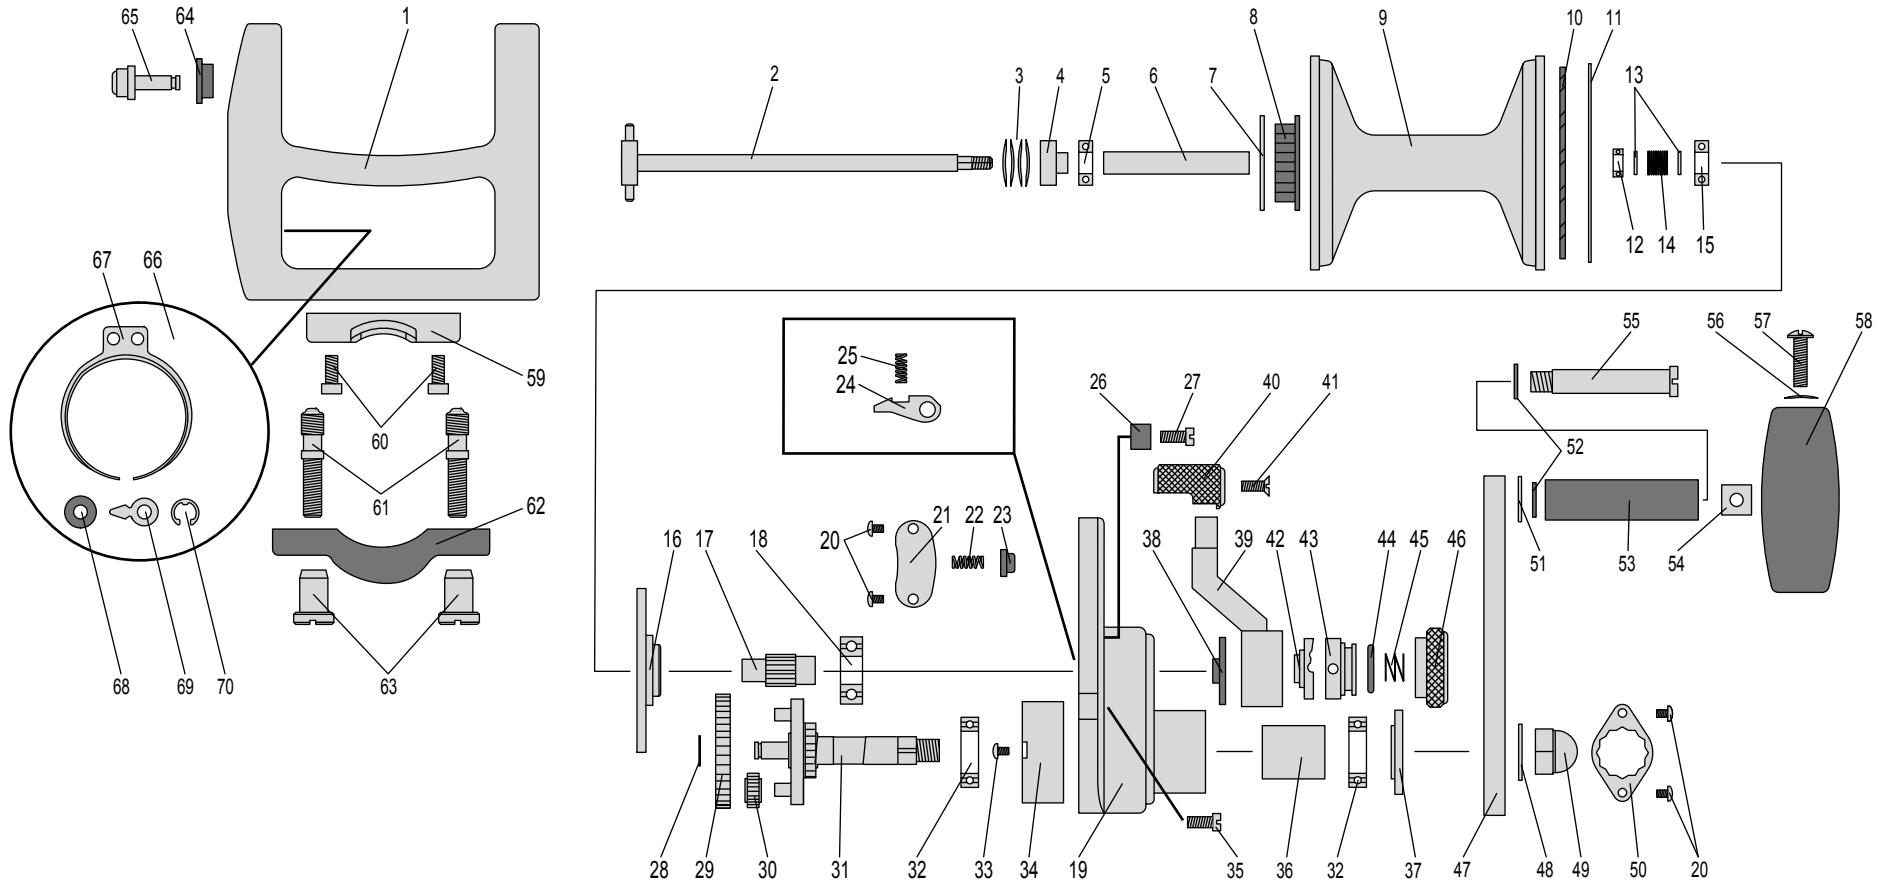

Models JX - 8.0 Parts List

1 - Main Housing	JX801-001	16 - Brake Disk	JX801-016	31 - Drive Shaft	JX801-031	46 - Preset Knob	JX801-046	61 - Rod Mount Studs (2 req.)	JX801-061
2 - Spool Shaft	JX801-002	17 - Pinion Gear	JX801-017	32 - Drive Shaft Bearing (2 req.)	JX801-032	47 - Crank Arm	JX801-047	62 - Rod Mount Clamp	JX801-062
3 - Belleville Washers (4 req.)	JX801-003	18 - Pinion Bearing	JX801-018	33 - End Housing Screw (3 req.)	JX8401-033	48 - Crank Arm Washer	JX801-048	63 - Rod Mount Nut (2 req.)	JX801-063
4 - Pusher Bushing	JX801-004	19 - End Housing	JX801-019	34 - Gear Housing	JX801-034	49 - Acorn Nut	JX801-049	64 - Pin Support	JX801-064
5 - Spool Bearing	JX801-005	20 - Screw (4 req.)	JX801-020	35 - End Housing Screw	JX801-035	50 - Locking Plate	JX801-050	65 - Clicker Pin	JX801-065
6 - Spool Tube	JX801-006	21 - Cover Plate	JX801-021	36 - Drive Shaft Tube	JX801-036	51 - Handle Stem Washer	JX801-051	66 - C Spring Screw	JX801-066
7 - Clicker Gear Retainer Ring	JX801-007	22 - Stright Stop Spring (2 req.)	JX801-022	37 - Crank Arm Spacer	JX801-037	52 - Handle Tube washer (2 req.)	JX801-052	67 - C Spring	JX801-067
8 - Clicker Gear	JX801-008	23 - Stright Stop	JX801-023	38 - Lever Bushing	JX801-038	53 - Handle Tube	JX801-053	68 - Pin Washer	JX801-068
9 - Spool	JX801-009	24 - Untireverse Dog	JX801-024	39 - Lever Arm	JX801-039	54 - Lock Screw Nut	JX801-054	69 - Clicker Arm	JX801-069
10 - Brake Pad	JX801-010	25 - Dog Spring	JX801-025	40 - Lever Knob	JX801-040	55 - Handle Shoulder Bolt	JX801-055	70 - Pin E-Clip	JX801-070
11 - Brake Pad Retainer Ring	JX801-011	26 - Stop Pin (2 req.)	JX801-026	41 - Knob Screw	JX801-041	56 - Lock Screw Washer	JX801-056		
12 - Spool Bearing	JX801-012	27 - Stop Pin Screw (2 req.)	JX801-027	42 - Female Cam	JX801-042	57 - Lock Screw	JX801-057		
13 - Spool Spring Washer (2 req.)	JX801-013	28 - Shaft E-Clip	JX801-028	43 - Male Cam	JX801-043	58 - Handle Knob	JX801-058		
14 - Sool Spring	JX801-014	29 - Drive Gear	JX801-029	44 - O-Ring	JX801-044	59 - Rod Mount	JX801-059		
15 - Brake Bearing	JX801-015	30 - Small Gear (3req.)	JX801-030	45 - Preset Knob Spring	JX801-045	60 - Rod Mount Screw (4 req.)	JX801-060		