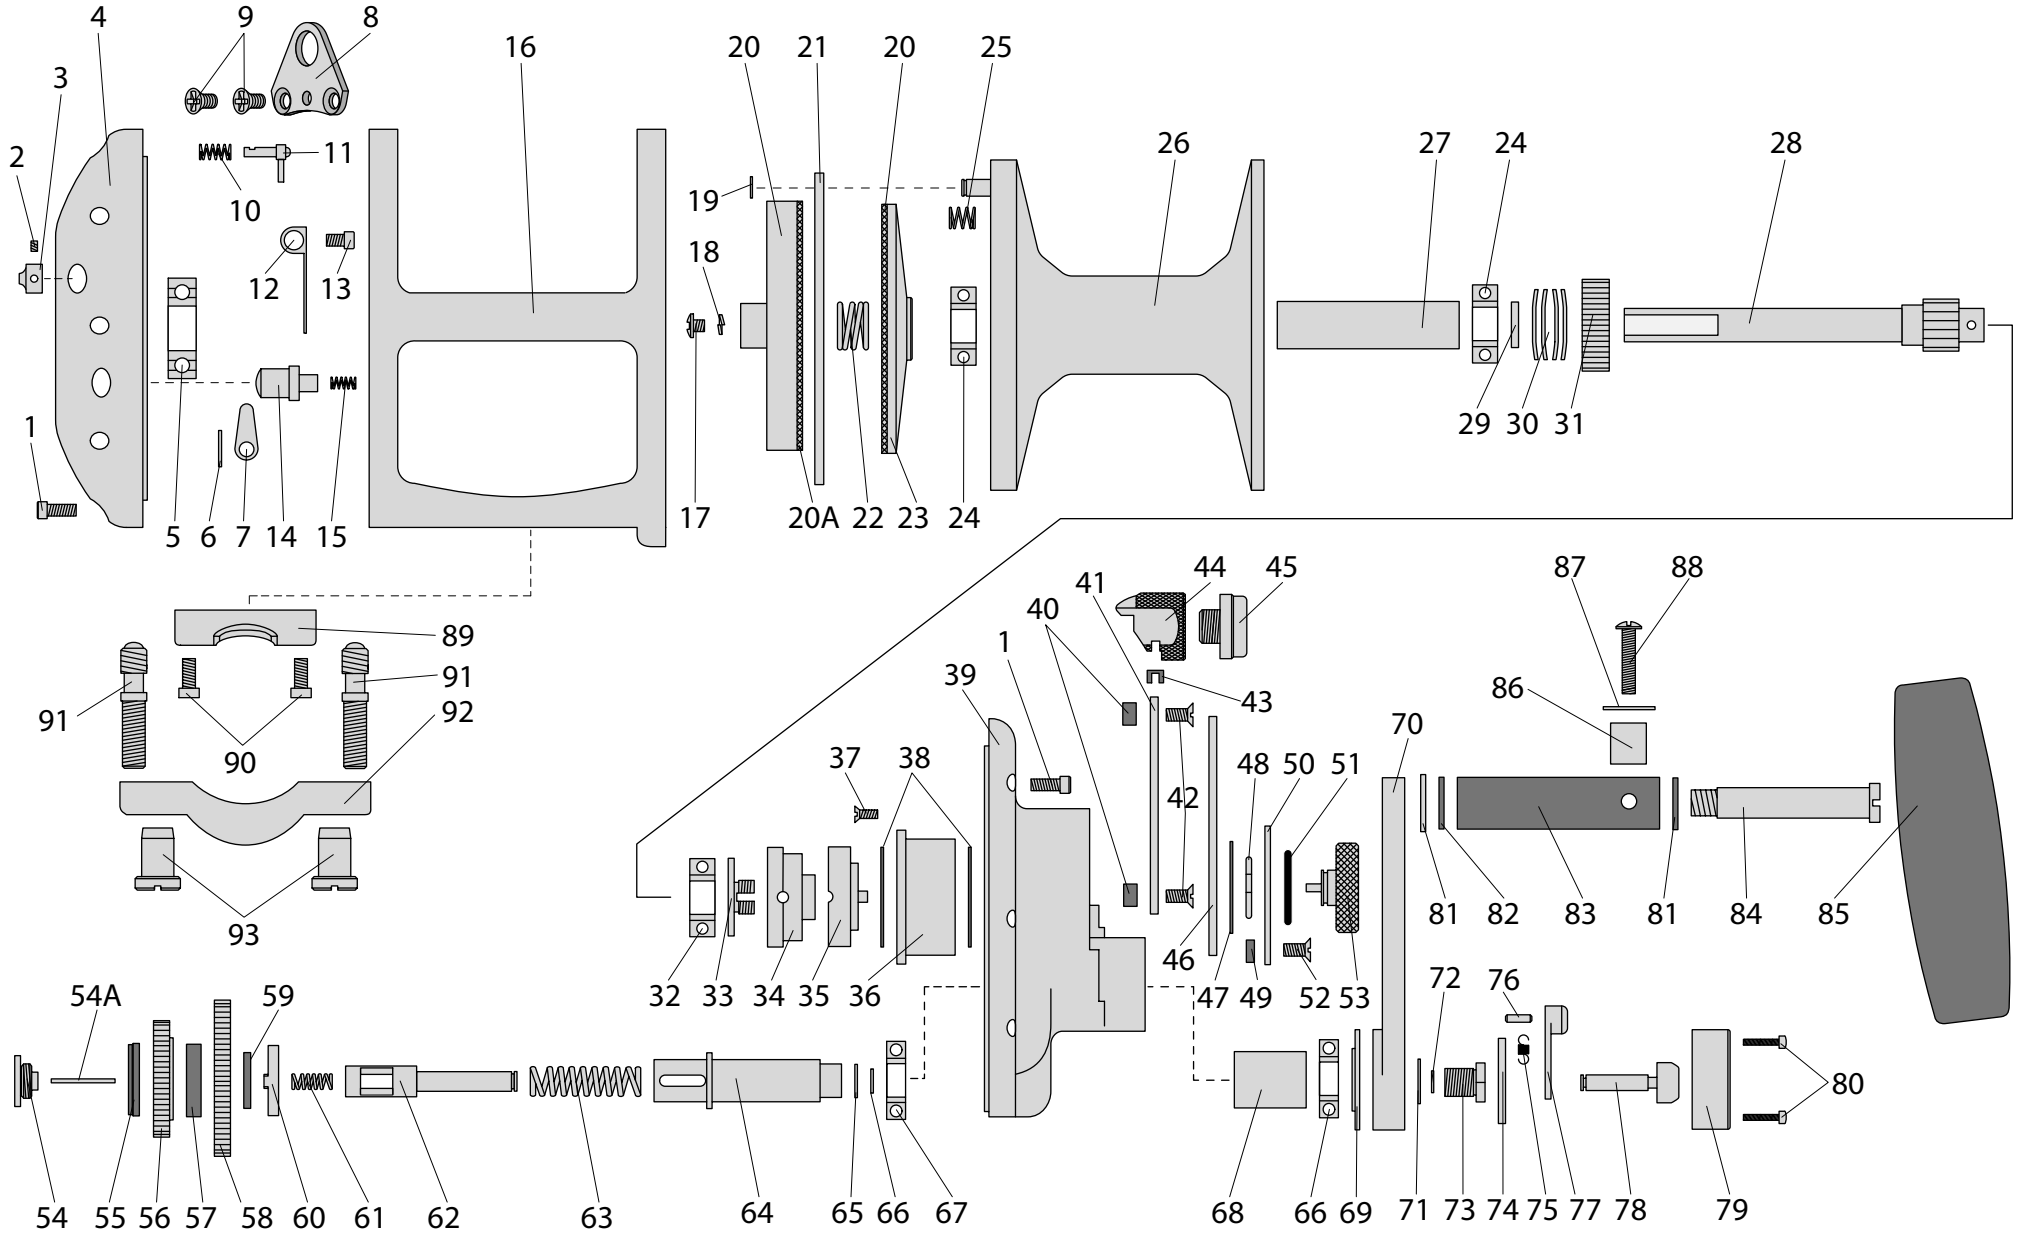

Models Pro EX 4/02 Parts List

1 - End Housing Screw (16 req.)	EXW402-001	38- Cam Housing Washer (2 req.)	EXW402-038	75- Release Arm Spring	EXW402-075
2 - Clicker Knob Screw	EXW402-002	39- End Housing	EXW402-039	76- Spring Pin	EXW402-076
3 - Clicker Knob	EXW402-003	40- Spacer (3 req.)	EXW402-040	77- Release Arm	EXW402-077
4 - End Cap Housing	EXW402-004	41- Slide Plate	EXW402-041	78- Push Knob	EXW402-078
5 - End Cap Bearing	EXW402-005	42- Plate Screw (3 req.)	EXW402-042	79- Crank Arm Cover	EXW402-079
6 - Under Dog Washer (2 req.)	EXW402-006	43- Knob Slide	EXW402-092	80- Cover Screws (2 req.)	EXW402-080
7 - Dog (2 req.)	EXW402-007	44- Drag Knob Head	EXW402-044	81- Crank Arm Washer	EXW402-081
8 - Harness Lag (2 req.)	EXW402-008	45- Drag Knob Nut	EXW402-092	82- Handle Stem Washer (2 req.)	EXW402-082
9 - Screws (8 req.)	EXW402-009	46- Drag Arm	EXW402-046	83- Handle Stem	EXW402-083
10- Clicker Spring	EXW402-010	47- Teflon Washer	EXW402-047	84- Shoulder Bolt	EXW402-084
11- Clicker	EXW402-011	48- Preset Button C-Clip	EXW402-048	85- Handle	EXW402-085
12- Dog Spring (2 req.)	EXW402-012	49- Plate Washer	EXW402-049	86- Lock Screw Nut	EXW402-086
13- Spring Screw (2 req.)	EXW402-013	50- Cover Plate	EXW402-050	87- Lock Screw Washer	EXW402-087
14- Spool Stop Knob	EXW402-014	51- O-Ring	EXW402-051	88- Handle Lock Screw	EXW402-088
15- Stop Knob Spring	EXW402-015	52- Cover Plate Screw (3 req.)	EXW402-052	89- Rod Mount	EXW402-089
16- Body	EXW402-016	53- Preset Knob	EXW402-053	90- Mount Screw (4 req.)	EXW402-090
17- Left Break Screw	EXW402-017	54- Stop Nut	EXW402-054	91- Rod Mount Bolt (2 req.)	EXW402-091
18- L/B Lock Washer	EXW402-018	55- Left Washer	EXW402-055	92- Rod Mount Clamp	EXW402-092
19- Brake Disc Pin E-Clip (3 req.)	EXW402-019	56- Low Speed Gear	EXW402-054	93 -Clamp Nut (2 req.)	EXW402-093
20- Left Brake	EXW402-020	57- Center Washer	EXW402-055		
21- Disc Brake	EXW402-021	58- High Speed Gear	EXW402-058		
22- Brake Retracting Spring	EXW402-022	59-Right Washer	EXW402-059		
23- Right Brake	EXW402-023	60- Shaft Fork	EXW402-060		
24- Spool Bearing (2 req.)	EXW402-024	61- Fork Spring	EXW402-061		
25- Brake Pin Spring (3 req.)	EXW402-025	62- Pusher	EXW402-062		
26- Spool	EXW402-026	63- Pusher Spring	EXW402-063		
27- Spool Tube	EXW502-027	64- Drive Shaft	EXW402-064		
28- Spool Shaft	EXW502-028	65- Pusher Washer	EXW402-065		
29- Spacer Washer	EXW502-029	66- Pusher E-Clip	EXW402-066		
30- Belleville Washers (4 req.)	EXW502-030	67- Drive Shaft Bearing (2 req.)	EXW402-067		
31- Low Speed Pinion Gear	EXW502-031	68- Drive Shaft Tube	EXW402-068		
32- Gear Bearing	EXW502-032	69- Drive Shaft Washer	EXW402-069		
33- Preset Nut	EXW502-033	70- Crank Arm	EXW402-070		
34- Male Cam	EXW502-034	71- Washer	EXW402-071		
35- Female Cam	EXW502-035	72- Push Pin E-Clip	EXW402-072		
36- Cam Housing	EXW502-036	73- Crank Arm Nut	EXW402-073		
37- Cam Housing Screw (2 req.)	EXW502-037	74- Lock Plate	EXW402-074		