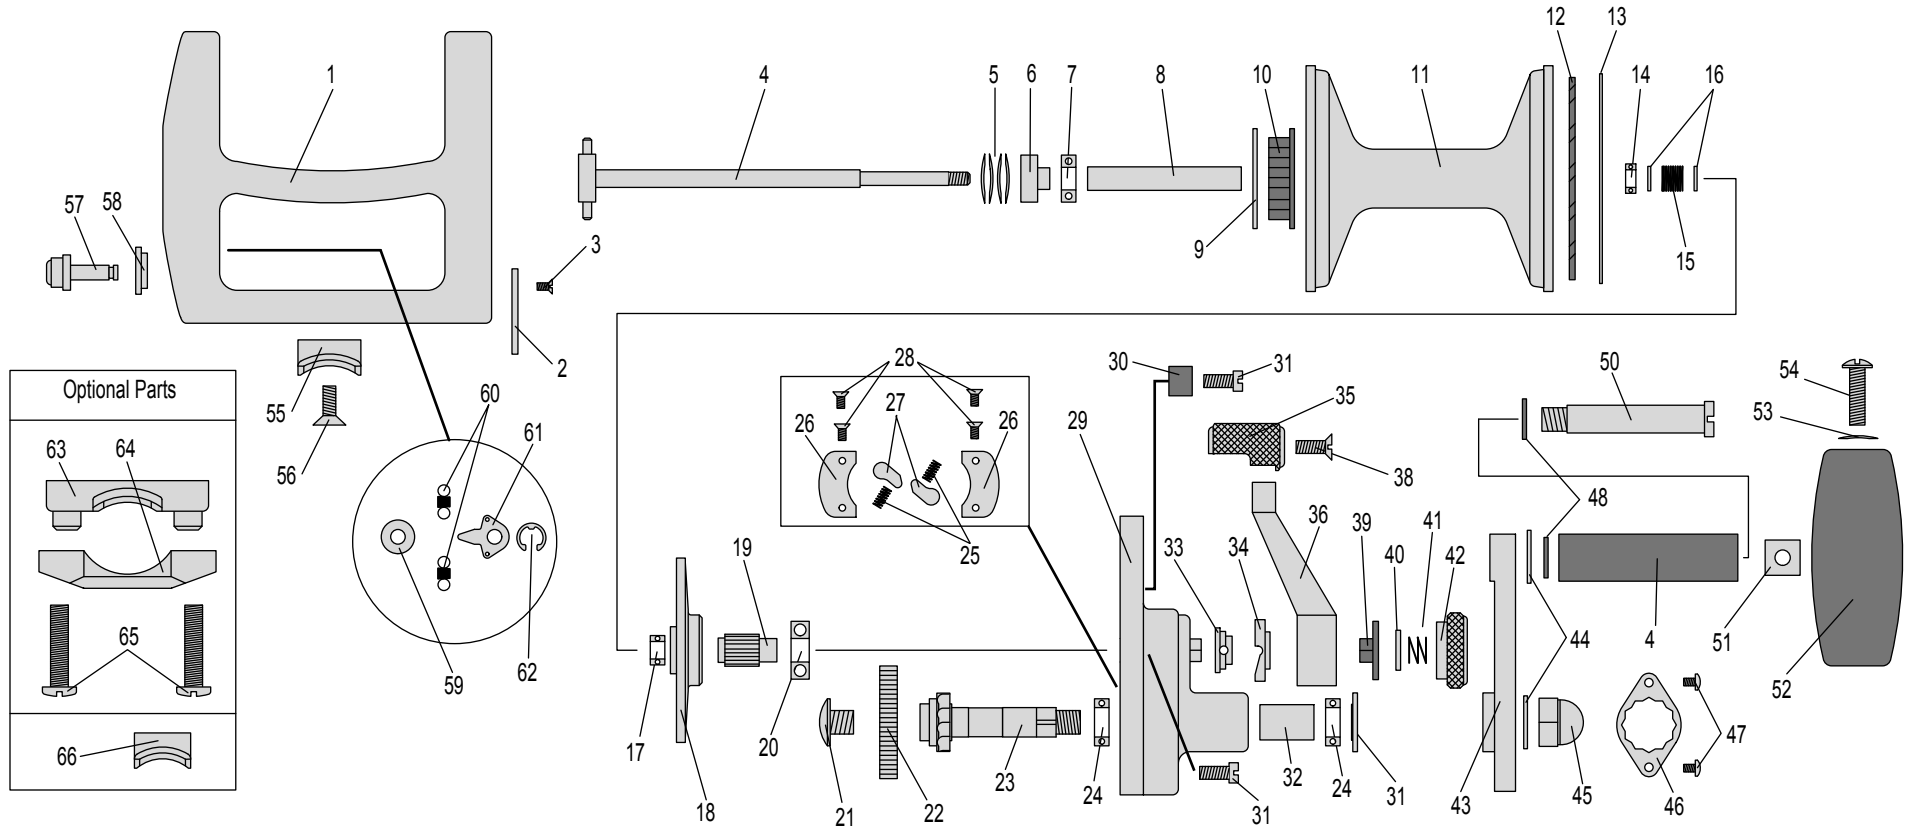

Model - SX5.1 Parts List

- 1 - Main Housing 5.1 SX501-001
- 2 - Gear Cover SX501-002
- 3 - Cover Screw (2 req.) SX501-003
- 4 - Spool Shaft SX501-004
- 5 - Belleville Washers (4 req.) SX501-005
- 6 - Pusher Bushing SX501-006
- 7 - Spool Bearing SX501-007
- 8 - Spool Tube SX501-008
- 9 - Clicker Gear Retainer Ring SX501-009
- 10 - Clicker Gear SX501-010
- 11 - Spool SX501-011
- 12 - Brake Pad SX501-012
- 13 - Brake Pad Retainer Ring SX501-013
- 14 - Spool Bearing SX501-014
- 15 - Spool Spring SX501-015

- 16 - Spool Spring Washer (2 req.) SX501-016
- 17 - Brake Bearing SX501-017
- 18 - Brake Disk SX501-018
- 19 - Pinion SX501-019
- 20 - Brake Bearing SX501-020
- 21 - Crank Shaft Screw SX501-021
- 22 - Drive Gear SX501-022
- 23 - Spool Tube SX501-023
- 24 - Drive Shaft Bearing (2 req.) SX501-024
- 25 - Dog Spring SX501-025
- 26 - Dog Cover (2 req.) SX501-026
- 27 - Untireverse Dog (2 req.) SX501-027
- 28 - Cover Screw (4 req.) SX501-028
- 29 - End Housing SX501-029
- 30 - Stop Pin (2 req.) SX501-030

- 31 - Screw (5 req.) SX501-031
- 32 - Spacer Tube SX501-032
- 33 - Arm Spacer SX501-033
- 34 - Male Cam SX501-034
- 35 - Female Cam SX501-035
- 36 - Lever Arm SX501-036
- 37 - Arm Knob SX501-037
- 38 - Screw SX501-038
- 39 - Lever Arm Bushing SX501-039
- 40 - Lever Arm Washer SX501-040
- 41 - Lever Arm Spring SX501-041
- 42 - Preset Knob SX501-042
- 43 - Crank Arm SX501-043
- 44 - Washer (2 req.) SX501-044

- 45 - Acorn Nut SX501-045
- 46 - Locking Plate SX501-046
- 47 - Plate Screw (2 req.) SX501-047
- 48 - Friction Washer (2 req.) SX501-048
- 49 - Handle Stem SX501-049
- 50 - Handle Shoulder Bolt SX501-050
- 51 - Stem Insert SX501-051
- 52 - Handle SX501-052
- 53 - Handle Washer SX501-053
- 54 - Handle Screw SX501-054
- 55 - Rod Mount SX501-055
- 56 - Rod Mount Screw (2 req.) SX501-056
- 57 - Clicker Pin SX501-057
- 58 - Pin Support SX501-058
- 59 - Pin Washer SX501-059