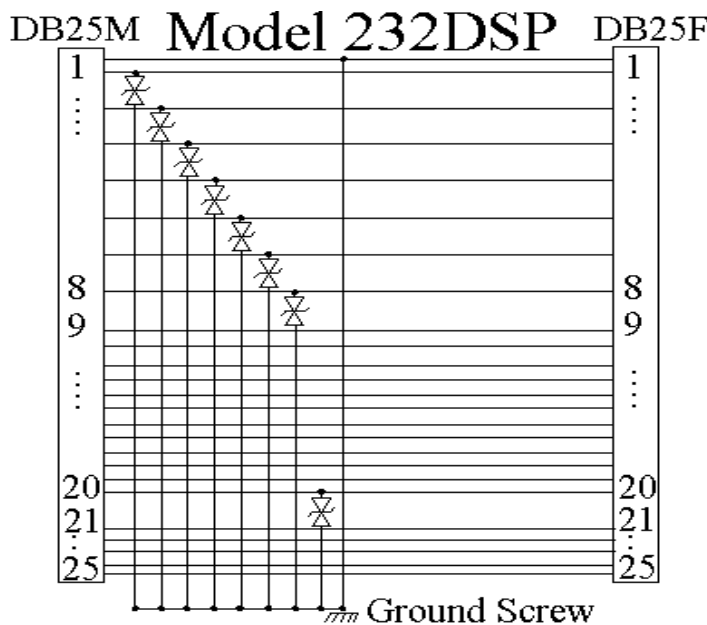

Model: 232DSP
RS-232 Surge Protector CE

Overview

B&B Electronics' Model 232DSP protects RS-232 ports from damage caused by large voltage peaks from lightning and other power problems. The Surge Protector uses 600W Transient Voltage Suppressors to protect pins 2 through 8 and pin 20. It has one DB-25 male and one DB-25 female connector with all 25 pins passing straight through. The TVSs are connected between the ground screw and pins 2,3,4,5,6,7,8, and 20. The 232DSP will suppress any voltage levels above 12 volts without affecting the normal RS-232 data.

The 232DSP is placed inline, between the data cable and the RS-232 port, as close to the protected port as possible. The ground screw must be connected to earth ground. A minimum of 12 AWG copper wire is recommended. B&B's Model CU15B is 1.5 x 0.016 in (38 x .25 mm) copper cut to length for ground connections that are longer than a few feet (one meter). If this device is not properly grounded it will not protect RS-232 lines.

Specifications

- Clamping Voltage: 12 volts
- Peak Pulse Power: 600 watts @ 1 msec.
- Response Time: less than 1 picosecond
- Typical Capacitance: 200 picofarads
- Ground Screw: size 10#

DECLARATION OF CONFORMITY	
Manufacturer's Name:	B&B Electronics Manufacturing Company
Manufacturer's Address:	P.O. Box 1040 707 Dayton Road Ottawa, IL 61350 USA
Model Number:	232DSP
Description:	RS-232 Surge Protector
Type:	Light industrial ITE equipment
Application of Council Directive:	89/336/EEC
Standards:	EN 50082-1 EN 61000 (-4-2, -4-3, -4-4, -4-6)
 William H. Franklin III, Director of Engineering	