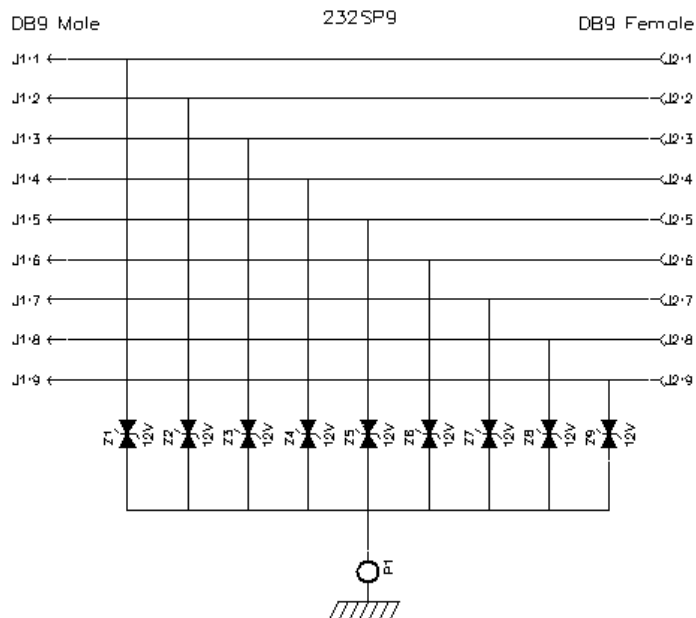

International Headquarters:

B & B Electronics Mfg. Co. 707 Dayton Road P.O. Box 1040 Ottawa, IL 61350 USA
815-433-5100 Fax 433-5104 www.bb-elec.com orders@bb-elec.com support@bb-elec.com

B & B Electronics Ltd Westlink Commercial Park Oranmore Co. Galway Ireland

+353 91 792444 Fax +353 91 792445 www.bb-europe.com orders@bb-elec.com support@bb-europe.com