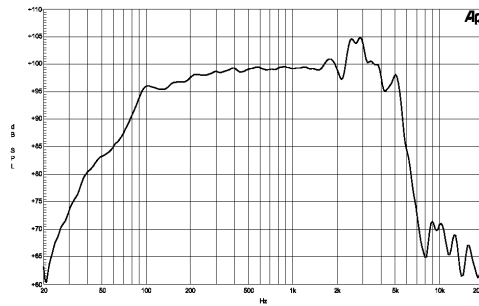

12 PH 32 | Woofer

High efficiency 12" woofer using a 2.5" aluminium voice coil. Smooth, extended frequency response and very good LF performance in compact bass-reflex enclosures makes it an optimal choice for a two-way system.

Speakers | HPL | Coaxials | HF Compression drivers | Horns

Specifications

Nominal Diameter	320 mm (12 in)
Nominal Impedance	8 Ω
Minimum Impedance	6.5 Ω
Power Handling (60 - 600 Hz)	
Nominal ¹	250 W
Continuous Program ²	500 W
Sensitivity (1W/1m) ³	99.5 dB
Frequency Range	45-4000 Hz
Voice Coil Diameter	65 mm (2.5 in)
Winding Material	Aluminium
Former Material	Glass Fibre
Winding Depth	12.5 mm (1/2 in)
Magnetic Gap Depth	9 mm (11/32 in)
Flux Density	1.2 T

Also available in 4 Ω, data upon request

Thiele & Small Parameters⁴

Fs	42 Hz
Re	5.8 Ω
Qes	0.3
Qms	4.3
Qts	0.28
Vas	155 dm ³ (5.47 ft ³)
Sd	522 cm ² (80.9 in ²)
η ₀	3.8%
X max	± 3 mm
X var	± 4.5 mm
Mms	35 g
Bl	13.3 T·m
Le	1.3 mH

¹ 2 hours test made with continuous pink noise signal (6 dB crest factor) within the specified range. Power calculated on rated minimum impedance. Loudspeaker in free air.

² Power on Continuous Program is defined as 3 dB greater than the Nominal rating.