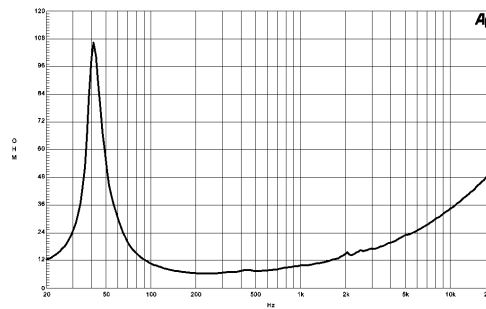

Speakers | HPL | Coaxials | HF Compression drivers | Horns

Specifications

Nominal Diameter	320 mm (12 in)
Nominal Impedance	8 Ω
Minimum Impedance	6.5 Ω
Power Handling (60 - 600 Hz)	
Nominal ¹	250 W
Continuous Program ²	500 W
Sensitivity (1W/1m) ³	99.5 dB
Frequency Range	45-4000 Hz
Voice Coil Diameter	65 mm (2.5 in)
Winding Material	Aluminium
Former Material	Glass Fibre
Winding Depth	12.5 mm (1/2 in)
Magnetic Gap Depth	9 mm (11/32 in)
Flux Density	1.2 T

Also available in 4 Ω, data upon request

Thiele & Small Parameters⁴

Fs	42 Hz
Re	5.8 Ω
Qes	0.3
Qms	4.3
Qts	0.28
Vas	155 dm ³ (5.47 ft ³)
Sd	522 cm ² (80.9 in ²)
η ₀	3.8%
X max	± 3 mm
X var	± 4.5 mm
Mms	35 g
Bl	13.3 T·m
Le	1.3 mH