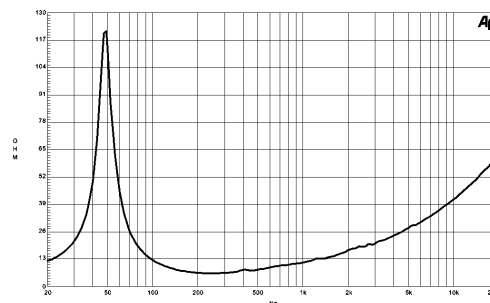

12 PL 32 | Woofer

High efficiency 12" woofer with a very flat frequency response up to 2 kHz and high power handling (700W). Where good LF performance in compact bass-reflex enclosure is required, the 12 PL 32 represents an optimal choice for a two-way system.

Specifications

Nominal Diameter	320 mm (12 in)
Nominal Impedance	8 Ω
Minimum Impedance	6.3 Ω
Power Handling (70 - 700 Hz)	
Nominal ¹	350 W
Continuous Program ²	700 W
Sensitivity (1W/1m) ³	98.5 dB
Frequency Range	50-3500 Hz
Voice Coil Diameter	76 mm (3 in)
Winding Material	Aluminium
Former Material	Glass Fibre
Winding Depth	16 mm (5/8 in)
Magnetic Gap Depth	10 mm (3/8 in)
Flux Density	1.1 T

Also available in 4 Ω , data upon request

Thiele & Small Parameters⁴

Fs	49 Hz
Re	5.3 Ω
Qes	0.26
Qms	6.1
Qts	0.25
Vas	97 dm ³ (3.42 ft ³)
Sd	522 cm ² (80.9 in ²)
η_0	4.1%
X max	± 3.5 mm
X var	± 5 mm
Mms	42 g
Bl	16.1 T·m
Le	1.6 mH