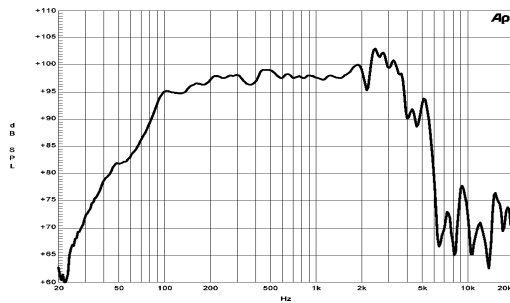

12 PL 32 | Woofer

High efficiency 12" woofer with a very flat frequency response up to 2 kHz and high power handling (700W). Where good LF performance in compact bass-reflex enclosure is required, the 12 PL 32 represents an optimal choice for a two-way system.

Specifications

Nominal Diameter	320 mm (12 in)
Nominal Impedance	8 Ω
Minimum Impedance	6.3 Ω
Power Handling (70 - 700 Hz)	
Nominal ¹	350 W
Continuous Program ²	700 W
Sensitivity (1W/1m) ³	98.5 dB
Frequency Range	50-3500 Hz
Voice Coil Diameter	76 mm (3 in)
Winding Material	Aluminium
Former Material	Glass Fibre
Winding Depth	16 mm (5/8 in)
Magnetic Gap Depth	10 mm (3/8 in)
Flux Density	1.1 T

Also available in 4 Ω , data upon request

Thiele & Small Parameters⁴

Fs	49 Hz
Re	5.3 Ω
Qes	0.26
Qms	6.1
Qts	0.25
Vas	97 dm ³ (3.42 ft ³)
Sd	522 cm ² (80.9 in ²)
η_0	4.1%
X max	± 3.5 mm
X var	± 5 mm
Mms	42 g
Bl	16.1 T·m
Le	1.6 mH

¹ 2 hours test made with continuous pink noise signal (6 dB crest factor) within the specified range. Power calculated on rated minimum impedance. Loudspeaker in free air.

² Power on Continuous Program is defined as 3 dB greater than the Nominal rating.