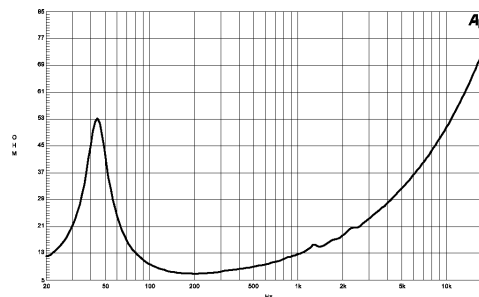

12 PS 32 | Woofer

This 12" woofer with 1400W maximum power handling is recommended for the most demanding sound reinforcement application. A special 4" voice coil using proprietary high temperature adhesives and an optimized magnet assembly guarantee a very good LF dynamic range with a very low distortion figure. Sub compact reflex systems set new standards employing the ultra high power 12 PS 32.