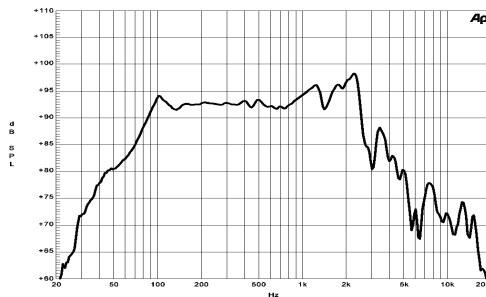

12 PS 32 | Woofer

This 12" woofer with 1400W maximum power handling is recommended for the most demanding sound reinforcement application. A special 4" voice coil using proprietary high temperature adhesives and an optimized magnet assembly guarantee a very good LF dynamic range with a very low distortion figure. Sub compact reflex systems set new standards employing the ultra high power 12 PS 32.

Horns
HF Compression drivers
Coaxials
HPL
Speakers

Specifications

Nominal Diameter	320 mm (12 in)
Nominal Impedance	8 Ω
Minumum Impedance	7.2 Ω
Power Handling (60 -600 Hz)	
Nominal ¹	700 W
Continuous Program ²	1400 W
Sensitivity (1W/1m) ³	94 dB
Frequency Range	45-2000 Hz
Voice Coil Diameter	100 mm (4 in)
Winding Material	Aluminium
Former Material	Kapton
Winding Depth	18.5 mm (23/32 in)
Magnetic Gap Depth	8.5 mm (11/32 in)
Flux Density	1.1 T