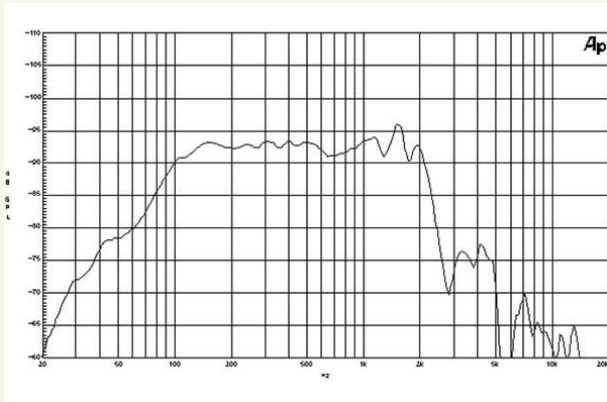

# 12PS100 | Subwoofer

1400 W continuous program power capacity  
 100 mm (4 in) copper voice coil  
 45 – 1000 Hz response  
 93 dB sensitivity  
 Double silicone spider with optimized compliance

Horns  
 HF Drivers  
 Coaxials  
 LF Nd Drivers  
 LF Drivers

## Specification

Nominal Diameter	320 (12) mm (in)
Nominal Impedance (1)	8 Ohm
Minimum Impedance	6.7 Ohm
Nominal Power Handling (2)	700 W
Continuous Power Handling (3)	1400 W
Sensitivity (1W/1m) (4)	93 dB
Frequency Range	45 - 1000 Hz
Voice Coil Diameter	100 (4) mm (in)
Winding Material	Copper
Former Material	Glass Fibre
Winding Depth	21 (0.83) mm (in)
Magnetic Gap Depth	10.5 (0.4) mm (in)
Flux Density	1.05 T

## Thiele & Small Parameters

Fs	44 Hz
Re	5.3 Ohm
Qes	0.29
Qms	3.9
Qts	0.27
Vas	47 (1.6) dm3 (ft3)
Sd	531 (82.3) cm2 (in2)
Eta Zero	1.3 %
Xmax	+/- 8 mm
Xvar	+/- 8 mm
Mms	106 g
Bl	22.5 Txm
Le	2 mH