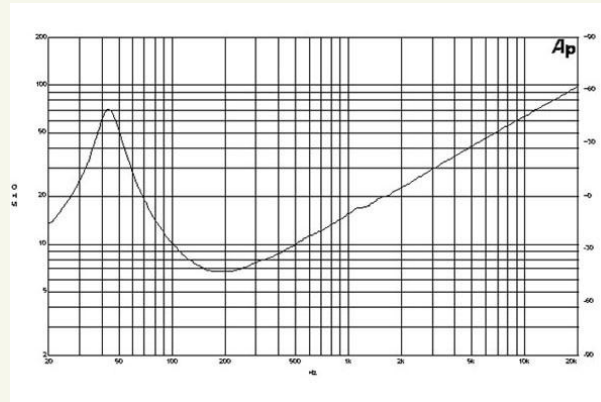

Horns
HF Drivers
Coaxials
LF Nd Drivers
LF Drivers

Specification

Nominal Diameter	320 (12) mm (in)
Nominal Impedance (1)	8 Ohm
Minimum Impedance	6.7 Ohm
Nominal Power Handling (2)	700 W
Continuous Power Handling (3)	1400 W
Sensitivity (1W/1m) (4)	93 dB
Frequency Range	45 - 1000 Hz
Voice Coil Diameter	100 (4) mm (in)
Winding Material	Copper
Former Material	Glass Fibre
Winding Depth	21 (0.83) mm (in)
Magnetic Gap Depth	10.5 (0.4) mm (in)
Flux Density	1.05 T

Thiele & Small Parameters

Fs	44 Hz
Re	5.3 Ohm
Qes	0.29
Qms	3.9
Qts	0.27
Vas	47 (1.6) dm3 (ft3)
Sd	531 (82.3) cm2 (in2)
Eta Zero	1.3 %
Xmax	+/- 8 mm
Xvar	+/- 8 mm
Mms	106 g
Bl	22.5 Txm
Le	2 mH

Mounting and Shipping Info

Overall Diameter	319 mm (12.5 in)
Bolt Circle Diameter	299 mm (11.8 in)
Baffle Cutout Diameter	281 mm (11.1 in)
Depth	118 mm (4.6 in)
Flange and Gasket Thickness	13 mm (0.5 in)
Net Weight	8.8 kg (19.4 lb)
Shipping Weight	9.4 kg (20.7 lb)
Shipping Box	340x340x170 mm (13.4x13.4x6.7 in)

1. ¹For different impedances, please ask.
2. ²2 hours test made with continuous pink noise signal (6 dB crest factor). Power calculated on rated minimum impedance.
3. ³Power on Continuous Program is defined as 3 dB greater than the Nominal rating.
4. ⁴Applied RMS Voltage is set to 2.83V for 8 ohms or 2.0V for 4 ohms Nominal Impedance