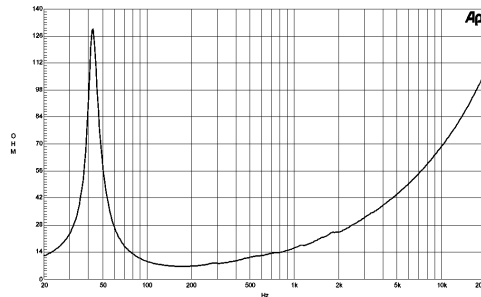

15 PZB 40 | Woofer

Very long excursion 15" woofer with 1400W power handling for subwoofer application. A special 4" voice coil using proprietary high temperature adhesives and an optimized magnet assembly guarantee a superb LF dynamic range with a very low distortion figure. A double spider with optimized compliance ensures excellent mechanical stability even in the hardest working conditions.

Horns
HF Compression drivers
Coaxials
HPL
Speakers

Specifications

Nominal Diameter	380 mm (15 in)
Nominal Impedance	8 Ω
Minimum Impedance	6.6 Ω
Power Handling (50 -500 Hz)	
Nominal ¹	700 W
Continuous Program ²	1400 W
Sensitivity (1W/1m) ³	97 dB
Frequency Range	40-2000 Hz
Voice Coil Diameter	100 mm (4 in)
Winding Material	Copper
Former Material	Glass Fibre
Winding Depth	21 mm (13/16 in)
Magnetic Gap Depth	9 mm (19/32 in)
Flux Density	1.15 T