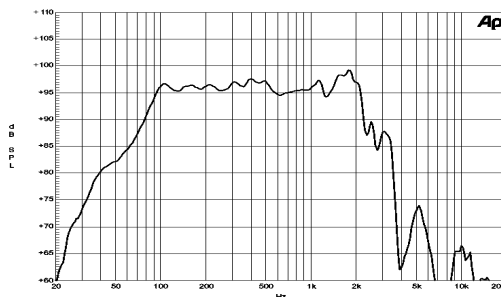

15 PZB 40 | Woofer

Very long excursion 15" woofer with 1400W power handling for subwoofer application. A special 4" voice coil using proprietary high temperature adhesives and an optimized magnet assembly guarantee a superb LF dynamic range with a very low distortion figure. A double spider with optimized compliance ensures excellent mechanical stability even in the hardest working conditions.

Horns
HF Compression drivers
Coaxials
HPL
Speakers

Specifications

Nominal Diameter	380 mm (15 in)
Nominal Impedance	8 Ω
Minimum Impedance	6.6 Ω
Power Handling (50 -500 Hz)	
Nominal ¹	700 W
Continuous Program ²	1400 W
Sensitivity (1W/1m) ³	97 dB
Frequency Range	40-2000 Hz
Voice Coil Diameter	100 mm (4 in)
Winding Material	Copper
Former Material	Glass Fibre
Winding Depth	21 mm (13/16 in)
Magnetic Gap Depth	9 mm (19/32 in)
Flux Density	1.15 T

Also available in 4 Ω, data upon request

Thiele & Small Parameters⁴

Fs	39 Hz
Re	5.3 Ω
Qes	0.3
Qms	7.4
Qts	0.29
Vas	112 dm ³ (4 ft ³)
Sd	855 cm ² (132.5 in ²)
η ₀	2.9%
X max	± 8 mm
X var	± 6.5 mm
Mms	123 g
Bl	24.3 T·m
Le	2.4 mH