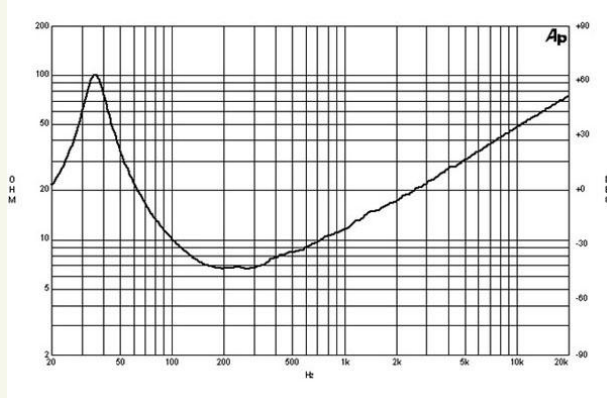

15NDL76 | Woofer

1000 W continuous program power capacity
 76 mm (3 in) copper voice coil
 40 – 2000 Hz response
 99.5 dB sensitivity
 Neodymium magnet allows a very light yet powerful motor assembly
 Ventilated voice coil gap for reduced power compression

Specification

Nominal Diameter	380 (15) mm (in)
Nominal Impedance (1)	8 Ohm
Minimum Impedance	6.7 Ohm
Nominal Power Handling (2)	500 W
Continuous Power Handling (3)	1000 W
Sensitivity (1W/1m) (4)	99.5 dB
Frequency Range	40 - 2000 Hz
Voice Coil Diameter	76 (3) mm (in)
Winding Material	Copper
Former Material	Glass Fibre
Winding Depth	17.5 (11/16) mm (in)
Magnetic Gap Depth	10.5 (0.4) mm (in)
Flux Density	1.25 T

Thiele & Small Parameters

Fs	37 Hz
Re	5.3 Ohm
Qes	0.24
Qms	4.5
Qts	0.22
Vas	195 (6.8) dm3 (ft3)
Sd	855 (132.5) cm2 (in2)
Eta Zero	4.1 %
Xmax	+/- 7 mm
Xvar	+/- 9 mm
Mms	96 g
Bl	22.5 Txm
Le	1.5 mH

Mounting and Shipping Info

Overall Diameter	393 mm (15.5 in)
Bolt Circle Diameter	374 mm (14.7 in)
Baffle Cutout Diameter	354 mm (13.9 in)
Depth	171 mm (6.7 in)
Flange and Gasket Thickness	16 mm (5/8 in)
Net Weight	4.6 kg (10.1 lb)
Shipping Weight	5.9 kg (13 lb)
Shipping Box	420x420x200 mm (16.5x16.5x7.9 in)