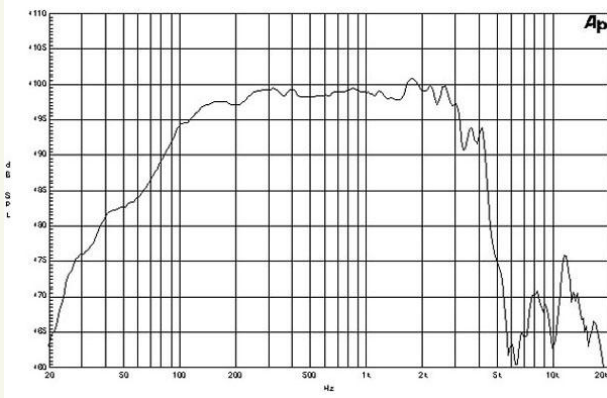

15NDL76 | Woofer

1000 W continuous program power capacity
 76 mm (3 in) copper voice coil
 40 – 2000 Hz response
 99.5 dB sensitivity
 Neodymium magnet allows a very light yet powerful motor assembly
 Ventilated voice coil gap for reduced power compression

Specification

Nominal Diameter	380 (15) mm (in)
Nominal Impedance (1)	8 Ohm
Minimum Impedance	6.7 Ohm
Nominal Power Handling (2)	500 W
Continuous Power Handling (3)	1000 W
Sensitivity (1W/1m) (4)	99.5 dB
Frequency Range	40 - 2000 Hz
Voice Coil Diameter	76 (3) mm (in)
Winding Material	Copper
Former Material	Glass Fibre
Winding Depth	17.5 (11/16) mm (in)
Magnetic Gap Depth	10.5 (0.4) mm (in)
Flux Density	1.25 T

Thiele & Small Parameters

Fs	37 Hz
Re	5.3 Ohm
Qes	0.24
Qms	4.5
Qts	0.22
Vas	195 (6.8) dm3 (ft3)
Sd	855 (132.5) cm2 (in2)
Eta Zero	4.1 %
Xmax	+/- 7 mm
Xvar	+/- 9 mm
Mms	96 g
Bl	22.5 Txm
Le	1.5 mH

Mounting and Shipping Info

- ¹For different impedances, please ask.
- ²2 hours test made with continuous pink noise signal (6 dB crest factor). Power calculated on rated minimum impedance.
- ³Power on Continuous Program is defined as 3 dB greater than the Nominal rating.
- ⁴Applied RMS Voltage is set to 2.83V for 8 ohms or 2.0V for 4 ohms Nominal Impedance