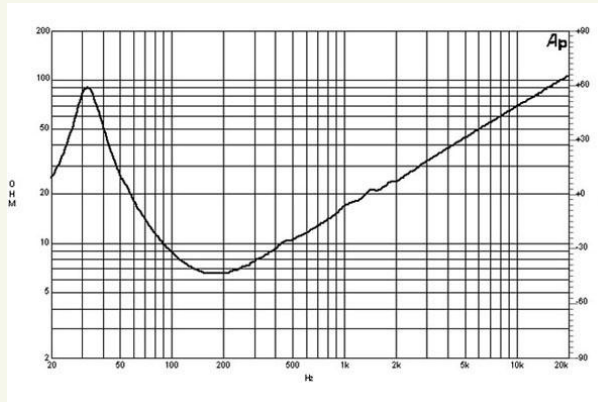

15NW100 | Subwoofer

1600 W continuous program power capacity
 100 mm (4 in) copper voice coil
 35 – 1500 Hz response
 97 dB sensitivity
 FEA optimized Neodymium magnet assembly
 Double silicone spider with optimized compliance
 Ventilated voice coil gap for reduced power compression

Thiele & Small Parameters

Fs	33 Hz
Re	5.1 Ohm
Qes	0.23
Qms	4.3
Qts	0.22
Vas	139 (4.9) dm3 (ft3)
Sd	855 (132.5) cm2 (in2)
Eta Zero	2.1 %
Xmax	+/- 9 mm
Xvar	+/- 11 mm
Mms	173 g
Bl	28 Txm
Le	1.9 mH

Mounting and Shipping Info

Overall Diameter	393 mm (15.5 in)
Bolt Circle Diameter	374 mm (14.7 in)
Baffle Cutout Diameter	354 mm (13.9 in)
Depth	181 mm (7.1 in)
Flange and Gasket Thickness	16 mm (5/8 in)
Net Weight	8.6 kg (18.9 lb)
Shipping Weight	10 kg (22 lb)
Shipping Box	420x420x200 mm (16.5x16.5x7.9 in)