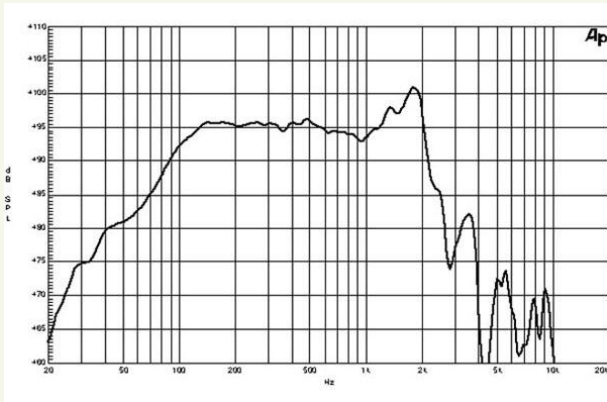

15NW100 | Subwoofer

1600 W continuous program power capacity
 100 mm (4 in) copper voice coil
 35 – 1500 Hz response
 97 dB sensitivity
 FEA optimized Neodymium magnet assembly
 Double silicone spider with optimized compliance
 Ventilated voice coil gap for reduced power compression

Thiele & Small Parameters

Fs	33 Hz
Re	5.1 Ohm
Qes	0.23
Qms	4.3
Qts	0.22
Vas	139 (4.9) dm3 (ft3)
Sd	855 (132.5) cm2 (in2)
Eta Zero	2.1 %
Xmax	+/- 9 mm
Xvar	+/- 11 mm
Mms	173 g
Bl	28 Txm
Le	1.9 mH

Mounting and Shipping Info