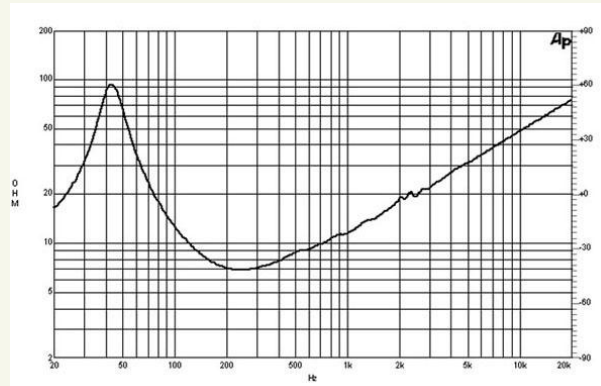

15NW76 | Woofer

1200 W continuous program power capacity
 76 mm (3 in) copper voice coil
 40 – 2000 Hz response
 100.5 dB sensitivity
 Aluminium demodulating ring allows a very low distortion figure
 Neodymium ring magnet assembly
 Double silicone spider and ventilated voice coil gap

Thiele & Small Parameters

Fs	42 Hz
Re	5.3 Ohm
Qes	0.23
Qms	4.3
Qts	0.22
Vas	130 (4.5) dm3 (ft3)
Sd	855 (132.5) cm2 (in2)
Eta Zero	4.4 %
Xmax	+/- 8 mm
Xvar	+/- 10 mm
Mms	104 g
Bl	25.5 Txm
Le	1.25 mH

Mounting and Shipping Info