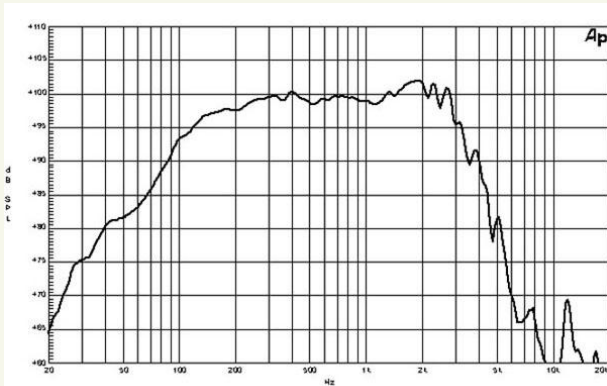

15NW76 | Woofer

1200 W continuous program power capacity
 76 mm (3 in) copper voice coil
 40 – 2000 Hz response
 100.5 dB sensitivity
 Aluminium demodulating ring allows a very low distortion figure
 Neodymium ring magnet assembly
 Double silicone spider and ventilated voice coil gap

LF Drivers | Coaxials | HF Drivers | Horns

Specification

Nominal Diameter	380 (15) mm (in)
Nominal Impedance (1)	8 Ohm
Minimum Impedance	6.9 Ohm
Nominal Power Handling (2)	600 W
Continuous Power Handling (3)	1200 W
Sensitivity (1W/1m) (4)	100.5 dB
Frequency Range	40 - 2000 Hz
Voice Coil Diameter	76 (3) mm (in)
Winding Material	Copper
Former Material	Glass Fibre
Winding Depth	19 (3/4) mm (in)
Magnetic Gap Depth	11 (7/16) mm (in)
Flux Density	1.3 T

Thiele & Small Parameters

Fs	42 Hz
Re	5.3 Ohm
Qes	0.23
Qms	4.3
Qts	0.22
Vas	130 (4.5) dm3 (ft3)
Sd	855 (132.5) cm2 (in2)
Eta Zero	4.4 %
Xmax	+/- 8 mm
Xvar	+/- 10 mm
Mms	104 g
Bl	25.5 Txm
Le	1.25 mH

Mounting and Shipping Info

- ¹For different impedances, please ask.
- ²2 hours test made with continuous pink noise signal (6 dB crest factor). Power calculated on rated minimum impedance.
- ³Power on Continuous Program is defined as 3 dB greater than the Nominal rating.
- ⁴Applied RMS Voltage is set to 2.83V for 8 ohms or 2.0V for 4 ohms Nominal Impedance