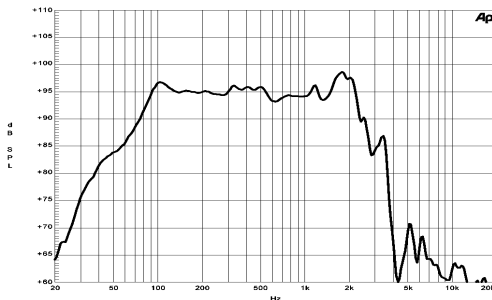

15 PS 40 | Woofer

Long excursion 15" woofer with 1400W power handling for subwoofer application. A special 4" voice coil using proprietary high temperature adhesives and an optimized magnet assembly guarantees a very good LF dynamic range with a very low distortion figure. Recommended for compact bass-reflex enclosures.

Horns
HF Compression drivers
Coaxials
HPL
Speakers

Specifications

Nominal Diameter	380 mm (15 in)
Nominal Impedance	8 Ω
Minumum Impedance	6.4 Ω
Power Handling (50 -500 Hz)	
Nominal ¹	700 W
Continuous Program ²	1400 W
Sensitivity (1W/1m) ³	95 dB
Frequency Range	35-2000 Hz
Voice Coil Diameter	100 mm (4 in)
Winding Material	Copper
Former Material	Glass Fibre
Winding Depth	21 mm (13/16 in)
Magnetic Gap Depth	10 mm (3/8 in)
Flux Density	1.1 T

Also available in 4 Ω, data upon request

Thiele & Small Parameters⁴

Fs	35 Hz
Re	5.3 Ω
Qes	0.33
Qms	8.5
Qts	0.32
Vas	177 dm ³ (6.2 ft ³)
Sd	855 cm ² (132.5 in ²)
η ₀	2.2%
X max	± 6 mm
X var	± 5.5 mm
Mms	120 g
Bl	20.4 T·m
Le	2.4 mH