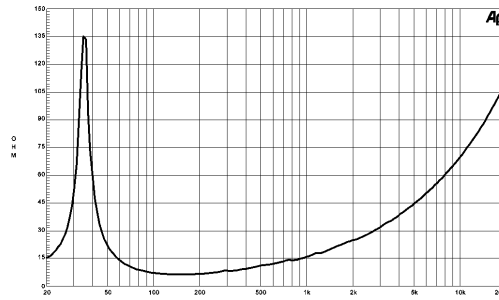

Horns
HF Compression drivers
Coaxials
HPL
Speakers

Specifications

Nominal Diameter	380 mm (15 in)
Nominal Impedance	8 Ω
Minumum Impedance	6.4 Ω
Power Handling (50 -500 Hz)	
Nominal ¹	700 W
Continuous Program ²	1400 W
Sensitivity (1W/1m) ³	95 dB
Frequency Range	35-2000 Hz
Voice Coil Diameter	100 mm (4 in)
Winding Material	Copper
Former Material	Glass Fibre
Winding Depth	21 mm (13/16 in)
Magnetic Gap Depth	10 mm (3/8 in)
Flux Density	1.1 T

Also available in 4 Ω, data upon request

Thiele & Small Parameters⁴

Fs	35 Hz
Re	5.3 Ω
Qes	0.33
Qms	8.5
Qts	0.32
Vas	177 dm ³ (6.2 ft ³)
Sd	855 cm ² (132.5 in ²)
η ₀	2.2%
X max	± 6 mm
X var	± 5.5 mm
Mms	120 g
Bl	20.4 T·m
Le	2.4 mH