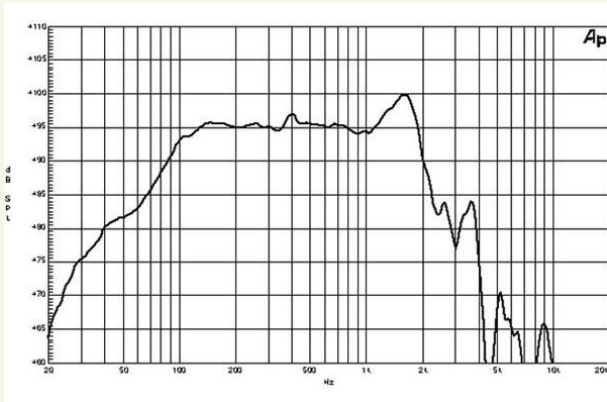

15TBX100 Subwoofer

2000 W continuous program power capacity
 100 mm (4 in) copper voice coil
 35 – 1500 Hz response
 96 dB sensitivity

Aluminium demodulating ring allows a very low distortion figure
 Double silicone spider with optimized compliance
 Ventilated voice coil gap for reduced power compression

Thiele & Small Parameters

Fs	35 Hz
Re	5.1 Ohm
Qes	0.3
Qms	5.2
Qts	0.28
Vas	113 (3.8) dm3 (ft3)
Sd	855 (132.5) cm2 (in2)
Eta Zero	1.95 %
Xmax	+/- 9 mm
Xvar	+/- 11 mm
Mms	163 g
Bl	25.5 Txm
Le	1.6 mH

Mounting and Shipping Info

- ¹For different impedances, please ask.
- ²2 hours test made with continuous pink noise signal (6 dB crest factor). Power calculated on rated minimum impedance.
- ³Power on Continuous Program is defined as 3 dB greater than the Nominal rating.
- ⁴Applied RMS Voltage is set to 2.83V for 8 ohms or 2.0V for 4 ohms Nominal Impedance