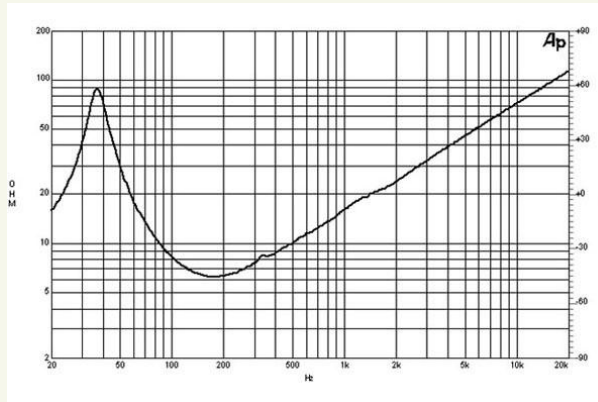

15TBX100 Subwoofer

2000 W continuous program power capacity
 100 mm (4 in) copper voice coil
 35 – 1500 Hz response
 96 dB sensitivity

Aluminium demodulating ring allows a very low distortion figure
 Double silicone spider with optimized compliance
 Ventilated voice coil gap for reduced power compression

Thiele & Small Parameters

Fs	35 Hz
Re	5.1 Ohm
Qes	0.3
Qms	5.2
Qts	0.28
Vas	113 (3.8) dm3 (ft3)
Sd	855 (132.5) cm2 (in2)
Eta Zero	1.95 %
Xmax	+/- 9 mm
Xvar	+/- 11 mm
Mms	163 g
Bl	25.5 Txm
Le	1.6 mH

Mounting and Shipping Info