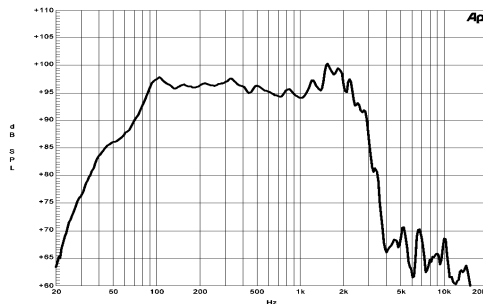

18 PS 46 | Woofer

Long excursion 18" woofer with 1400W power handling for subwoofer applications where reproduction of the lowest frequencies is mandatory. A special 4" voice coil using proprietary high temperature adhesives and an optimized magnet assembly guarantee robust LF output, low power compression and a very low distortion figure. A bass-reflex enclosure is recommended for best performance.

Horns
HF Compression drivers
Coaxials
HPL
Speakers

Specifications

Nominal Diameter	460 mm (18 in)
Nominal Impedance	8 Ω
Minimum Impedance	6.2 Ω
Power Handling (40 - 400 Hz)	
Nominal ¹	700 W
Continuous Program ²	1400 W
Sensitivity (1W/1m) ³	96.5 dB
Frequency Range	30-2000 Hz
Voice Coil Diameter	100 mm (4 in)
Winding Material	Copper
Former Material	Glass Fibre
Winding Depth	21 mm (13/16 in)
Magnetic Gap Depth	8 mm (9/16 in)
Flux Density	1.1 T

Also available in 4 Ω , data upon request

Thiele & Small Parameters⁴

Fs	28 Hz
Re	5.3 Ω
Qes	0.33
Qms	7.6
Qts	0.31
Vas	386 dm ³ (13.6 ft ³)
Sd	1134 cm ² (175.8 in ²)
η_0	2.4%
X max	± 6 mm
X Var	± 5 mm
Mms	153 g
Bl	20.8 T·m
Le	2.4 mH