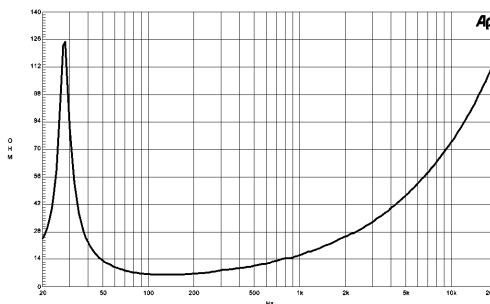

18 PS 46 | Woofer

Long excursion 18" woofer with 1400W power handling for subwoofer applications where reproduction of the lowest frequencies is mandatory. A special 4" voice coil using proprietary high temperature adhesives and an optimized magnet assembly guarantee robust LF output, low power compression and a very low distortion figure. A bass-reflex enclosure is recommended for best performance.