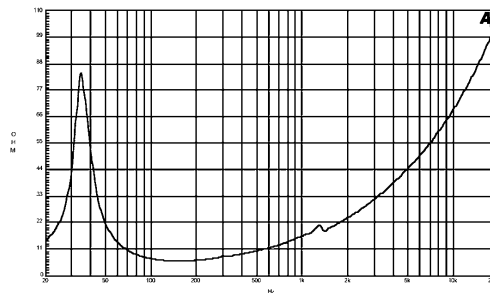

18 PZB 46 | Woofer

Very long excursion 18" woofer with 1400W power handling for subwoofer application where excellent reproduction of the lowest frequencies is mandatory. A special 4" voice coil using proprietary high temperature adhesives and an optimized magnet assembly guarantee very good LF dynamic range, low power compression and a very low distortion figure. A double spider with optimized compliance ensures excellent mechanical stability even in the hardest working conditions.

Also available in 4 Ω, data upon request

Thiele & Small Parameters⁴

Fs	37 Hz
Re	5.3 Ω
Qes	0.39
Qms	9.4
Qts	0.37
Vas	155 dm ³ (5.5 ft ³)
Sd	1134 cm ² (175.8 in ²)
η ₀	3.2%
X max	± 8 mm
X Var	± 8 mm
Mms	155 g
Bl	24.1 T·m
Le	2.6 mH