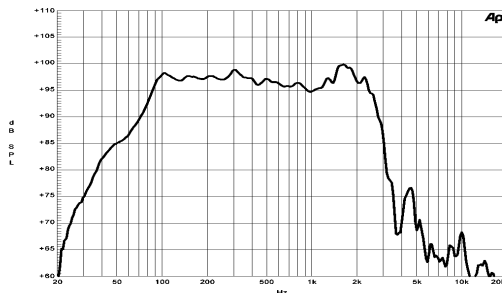

18 PZB 46 | Woofer

Very long excursion 18" woofer with 1400W power handling for subwoofer application where excellent reproduction of the lowest frequencies is mandatory. A special 4" voice coil using proprietary high temperature adhesives and an optimized magnet assembly guarantee very good LF dynamic range, low power compression and a very low distortion figure. A double spider with optimized compliance ensures excellent mechanical stability even in the hardest working conditions.

Horns
HF Compression drivers
Coaxials
HPL
Speakers

Specifications

Nominal Diameter	460 mm (18 in)
Nominal Impedance	8 Ω
Minimum Impedance	6.5 Ω
Power Handling (40 - 400 Hz)	
Nominal ¹	700 W
Continuous Program ²	1400 W
Sensitivity (1W/1m) ³	97 dB
Frequency Range	40-2000 Hz
Voice Coil Diameter	100 mm (4 in)
Winding Material	Copper
Former Material	Glass Fibre
Winding Depth	21 mm (13/16 in)
Magnetic Gap Depth	8 mm (5/16 in)
Flux Density	1.15 T