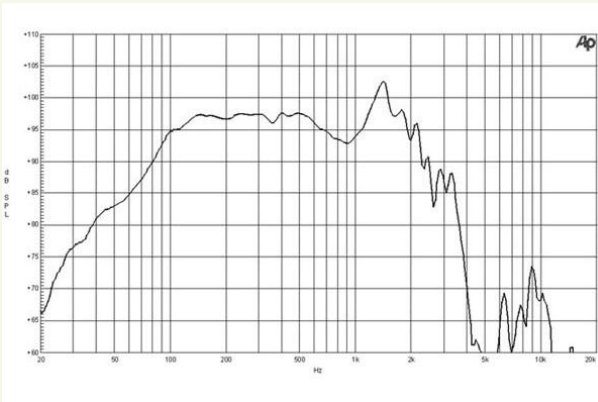

18NW100 | Subwoofer

2000 W continuous program power capacity
 100 mm (4 in) copper voice coil
 35 – 1000 Hz response
 98 dB sensitivity
 FEA optimized Neodymium magnet assembly
 Double silicone spider with optimized compliance
 Ventilated voice coil gap for reduced power compression

Specification

Nominal Diameter	460 (18) mm (in)
Nominal Impedance (1)	8 Ohm
Minimum Impedance	6.3 Ohm
Nominal Power Handling (2)	1000 W
Continuous Power Handling (3)	2000 W
Sensitivity (1W/1m) (4)	98 dB
Frequency Range	35 - 1000 Hz
Voice Coil Diameter	100 (4) mm (in)
Winding Material	Copper
Former Material	Glass Fibre
Winding Depth	25 (1) mm (in)
Magnetic Gap Depth	12 (1/2) mm (in)
Flux Density	1.2 T

Thiele & Small Parameters

Fs	31 Hz
Re	5.1 Ohm
Qes	0.27
Qms	4.2
Qts	0.26
Vas	252 (8.9) dm3 (ft3)
Sd	1210 (187.6) cm2 (in2)
Eta Zero	2.7 %
Xmax	+/- 9 mm
Xvar	+/- 11 mm
Mms	211 g
Bl	28 Txm
Le	1.7 mH

Mounting and Shipping Info

- ¹For different impedances, please ask.
- ²2 hours test made with continuous pink noise signal (6 dB crest factor). Power calculated on rated minimum impedance.
- ³Power on Continuous Program is defined as 3 dB greater than the Nominal rating.
- ⁴Applied RMS Voltage is set to 2.83V for 8 ohms or 2.0V for 4 ohms Nominal Impedance