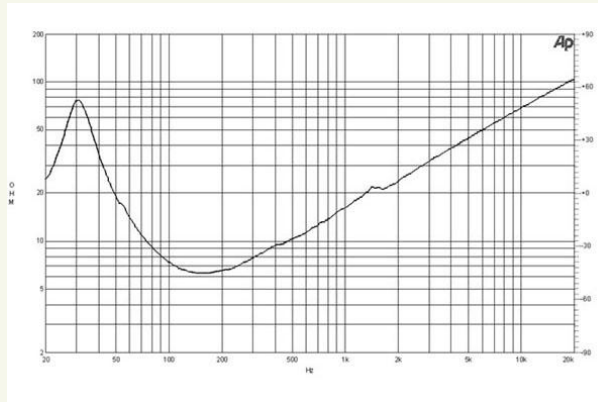

18NW100 | Subwoofer

2000 W continuous program power capacity
 100 mm (4 in) copper voice coil
 35 – 1000 Hz response
 98 dB sensitivity
 FEA optimized Neodymium magnet assembly
 Double silicone spider with optimized compliance
 Ventilated voice coil gap for reduced power compression

Specification

Nominal Diameter	460 (18) mm (in)
Nominal Impedance (1)	8 Ohm
Minimum Impedance	6.3 Ohm
Nominal Power Handling (2)	1000 W
Continuous Power Handling (3)	2000 W
Sensitivity (1W/1m) (4)	98 dB
Frequency Range	35 - 1000 Hz
Voice Coil Diameter	100 (4) mm (in)
Winding Material	Copper
Former Material	Glass Fibre
Winding Depth	25 (1) mm (in)
Magnetic Gap Depth	12 (1/2) mm (in)
Flux Density	1.2 T

Thiele & Small Parameters

Fs	31 Hz
Re	5.1 Ohm
Qes	0.27
Qms	4.2
Qts	0.26
Vas	252 (8.9) dm3 (ft3)
Sd	1210 (187.6) cm2 (in2)
Eta Zero	2.7 %
Xmax	+/- 9 mm
Xvar	+/- 11 mm
Mms	211 g
Bl	28 Txm
Le	1.7 mH

Mounting and Shipping Info