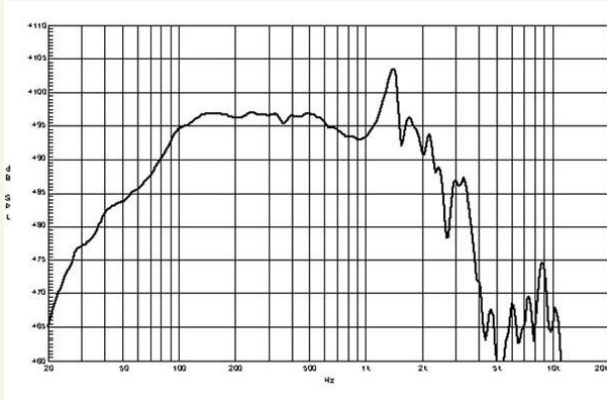

# 18TBX100 Subwoofer

2000 W continuous program power capacity  
 100 mm (4 in) copper voice coil  
 35 – 1000 Hz response  
 97 dB sensitivity

Aluminium demodulating ring allows a very low distortion figure  
 Double silicone spider with optimized compliance  
 Ventilated voice coil gap for reduced power compression

## Specification

Nominal Diameter	460 (18) mm (in)
Nominal Impedance (1)	8 Ohm
Minimum Impedance	6.2 Ohm
Nominal Power Handling (2)	1000 W
Continuous Power Handling (3)	2000 W
Sensitivity (1W/1m) (4)	97 dB
Frequency Range	35 - 1000 Hz
Voice Coil Diameter	100 (4) mm (in)
Winding Material	Copper
Former Material	Glass Fibre
Winding Depth	25 (1) mm (in)
Magnetic Gap Depth	12 (1/2) mm (in)
Flux Density	1.1 T

## Thiele & Small Parameters

Fs	34 Hz
Re	5.1 Ohm
Qes	0.37
Qms	7.2
Qts	0.35
Vas	212 (7.5) dm3 (ft3)
Sd	1210 (187.6) cm2 (in2)
Eta Zero	2.2 %
Xmax	+/- 9 mm
Xvar	+/- 11 mm
Mms	209 g
Bl	25.5 Txm
Le	1.6 mH