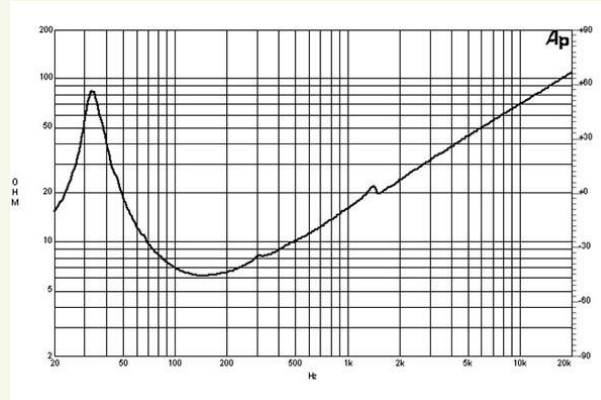

# 18TBX100 Subwoofer

2000 W continuous program power capacity  
 100 mm (4 in) copper voice coil  
 35 – 1000 Hz response  
 97 dB sensitivity

Aluminium demodulating ring allows a very low distortion figure  
 Double silicone spider with optimized compliance  
 Ventilated voice coil gap for reduced power compression

## Specification

Nominal Diameter	460 (18) mm (in)
Nominal Impedance (1)	8 Ohm
Minimum Impedance	6.2 Ohm
Nominal Power Handling (2)	1000 W
Continuous Power Handling (3)	2000 W
Sensitivity (1W/1m) (4)	97 dB
Frequency Range	35 - 1000 Hz
Voice Coil Diameter	100 (4) mm (in)
Winding Material	Copper
Former Material	Glass Fibre
Winding Depth	25 (1) mm (in)
Magnetic Gap Depth	12 (1/2) mm (in)
Flux Density	1.1 T

## Thiele & Small Parameters

Fs	34 Hz
Re	5.1 Ohm
Qes	0.37
Qms	7.2
Qts	0.35
Vas	212 (7.5) dm3 (ft3)
Sd	1210 (187.6) cm2 (in2)
Eta Zero	2.2 %
Xmax	+/- 9 mm
Xvar	+/- 11 mm
Mms	209 g
Bl	25.5 Txm
Le	1.6 mH