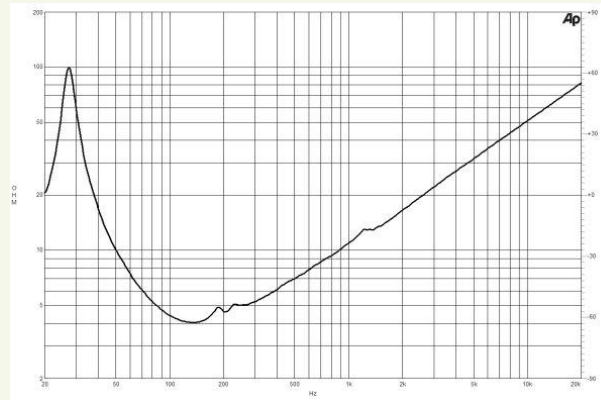

## 21SW150 | Subwoofer

3000 W continuous program power capacity  
 150 mm (6 in) copper voice coil  
 30 – 1000 Hz response  
 95 dB sensitivity  
 Ventilated voice coil and aluminium demodulating ring  
 60 mm peak-to-peak excursion before damage  
 Double silicone spider with optimized compliance

### Specification

Nominal Diameter	530 (21) mm (in)
Nominal Impedance (1)	4 Ohm
Minimum Impedance	4 Ohm
Nominal Power Handling (2)	1500 W
Continuous Power Handling (3)	3000 W
Sensitivity (1W/1m) (4)	95 dB
Frequency Range	30 - 1000 Hz
Voice Coil Diameter	150 (6) mm (in)
Winding Material	Copper
Former Material	Glass Fibre
Winding Depth	30 (1.18) mm (in)
Magnetic Gap Depth	12 (1/2) mm (in)
Flux Density	1.2 T