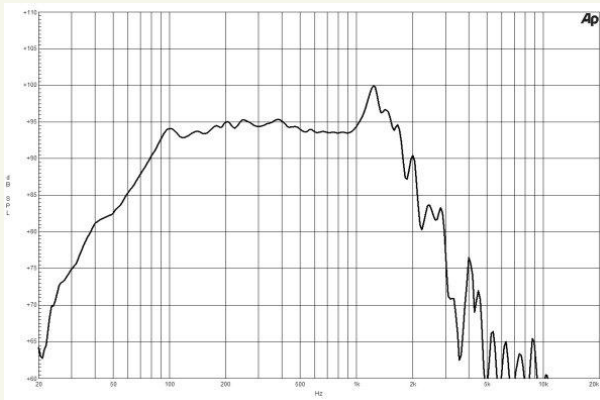

## 21SW150 | Subwoofer

3000 W continuous program power capacity  
 150 mm (6 in) copper voice coil  
 30 – 1000 Hz response  
 95 dB sensitivity  
 Ventilated voice coil and aluminium demodulating ring  
 60 mm peak-to-peak excursion before damage  
 Double silicone spider with optimized compliance

### Specification

Nominal Diameter	530 (21) mm (in)
Nominal Impedance (1)	4 Ohm
Minimum Impedance	4 Ohm
Nominal Power Handling (2)	1500 W
Continuous Power Handling (3)	3000 W
Sensitivity (1W/1m) (4)	95 dB
Frequency Range	30 - 1000 Hz
Voice Coil Diameter	150 (6) mm (in)
Winding Material	Copper
Former Material	Glass Fibre
Winding Depth	30 (1.18) mm (in)
Magnetic Gap Depth	12 (1/2) mm (in)
Flux Density	1.2 T

### Thiele & Small Parameters

Fs	29 Hz
Re	3.3 Ohm
Qes	0.27
Qms	8.1
Qts	0.26
Vas	254 (8.9) dm3 (ft3)
Sd	1680 (260.4) cm2 (in2)
Eta Zero	2 %
Xmax	+/- 15 mm
Xvar	+/- 16 mm
Mms	494 g
Bl	32.6 Txm
Le	1.3 mH