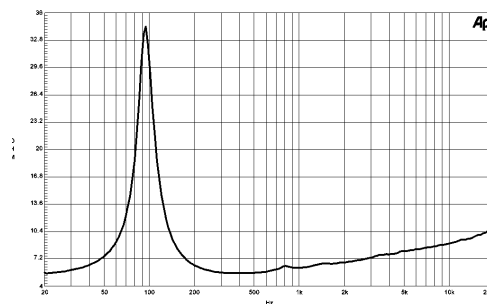

Speakers
Coaxials
HF Compression drivers
Horns

Specifications

Nominal Diameter	170 mm (6.5 in.)
Nominal Impedance	8 Ω
Minimum Impedance	5.6 Ω
Power Handling	
Nominal¹	120 W
Continuous Program²	240 W
Sensitivity (1W/1m)³	96 dB
Frequency Range	100-20000 Hz
Voice Coil Diameter	38 mm (1.5 in.)
Winding Material	Aluminium
Former Material	Fiber Glass
Winding Depth	8 mm (5/16 in.)
Magnetic Gap Depth	6 mm (1/4 in.)
Flux Density	1.25 T

Thiele & Small Parameters²

Fs	98 Hz.
Re	5.4 Ω
Qes	0.7
Qms	4.1
Qts	0.6
Vas	7 dm.³ (0.25 cu. ft.)
Sd	132 cm.² (20.5 sq. in.)
η₀	0.9 %
X max	± 1 mm.
Mms	10 gr.
Bl	6.8 Tm
Le	0.6 mH

Mounting and Shipping Informations

Overall Diameter	187 mm. (7.4 in.)
Bolt Circle Diameter	172 mm. (6.7 in.)
Baffle Cutout Diameter	145 mm. (5.7 in.)
Depth	78 mm. (3.1 in.)
Flange and Gasket Thickness	11 mm. (7/16 in.)
Net Weight (1 unit)	2.3 Kg. (5.1 lb.)
Shipping Weight (4 units)	10.5 Kg (23.1 lb.)
Shipping Box (4 units)	405x225x210 mm (15.9x8.8x8.3 in.)

¹ 2 hours test made with continuous IEC 268 shaped pink noise signal (6 dB crest factor) . Power calculated on rated minimum impedance. Loudspeaker in free air.

² Power on Continuous Program is defined as 3 dB greater than the Nominal rating.

³ Applied RMS Voltage is set to 2.83V for 8 ohms and 4V for 16 ohms Nominal Impedance. Average SPL from 200 to 20000 Hz.

⁴ Thiele-Small parameters are measured after a high level 20 Hz sine wave preconditioning test.