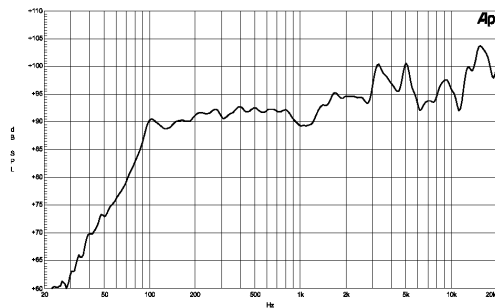

Speakers
Coaxials
HF Compression drivers
Horns

Specifications

Nominal Diameter	170 mm (6.5 in.)
Nominal Impedance	8 Ω
Minimum Impedance	5.6 Ω
Power Handling	
Nominal¹	120 W
Continuous Program²	240 W
Sensitivity (1W/1m)³	96 dB
Frequency Range	100-20000 Hz
Voice Coil Diameter	38 mm (1.5 in.)
Winding Material	Aluminium
Former Material	Fiber Glass
Winding Depth	8 mm (5/16 in.)
Magnetic Gap Depth	6 mm (1/4 in.)
Flux Density	1.25 T

Thiele & Small Parameters²

Fs	98 Hz.
Re	5.4 Ω
Qes	0.7
Qms	4.1
Qts	0.6
Vas	7 dm.³ (0.25 cu. ft.)
Sd	132 cm.² (20.5 sq. in.)
η₀	0.9 %
X max	± 1 mm.
Mms	10 gr.
Bl	6.8 Tm
Le	0.6 mH

Mounting and Shipping Informations

Overall Diameter	187 mm. (7.4 in.)
Bolt Circle Diameter	172 mm. (6.7 in.)
Baffle Cutout Diameter	145 mm. (5.7 in.)
Depth	78 mm. (3.1 in.)
Flange and Gasket Thickness	11 mm. (7/16 in.)
Net Weight (1 unit)	2.3 Kg. (5.1 lb.)
Shipping Weight (4 units)	10.5 Kg (23.1 lb.)
Shipping Box (4 units)	405x225x210 mm (15.9x8.8x8.3 in.)

¹ 2 hours test made with continuous IEC 268 shaped pink noise signal (6 dB crest factor) . Power calculated on rated minimum impedance. Loudspeaker in free air.

² Power on Continuous Program is defined as 3 dB greater than the Nominal rating.

³ Applied RMS Voltage is set to 2.83V for 8 ohms and 4V for 16 ohms Nominal Impedance. Average SPL from 200 to 20000 Hz.

⁴ Thiele-Small parameters are measured after a high level 20 Hz sine wave preconditioning test.