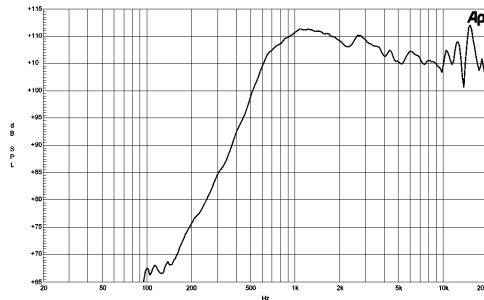

### Specifications<sup>1</sup>

Throat Diameter	38 mm (1.5 in)
Nominal Impedance	8 $\Omega$
Minimum Impedance	8.4 $\Omega$
Power Handling (800 - 20000 Hz)	
Nominal <sup>2</sup>	80 W
Continuous Program <sup>3</sup>	160 W
Sensitivity (1W/1m) <sup>4</sup>	108 dB
Frequency Range	0.5 - 18 kHz
Recommended Crossover <sup>5</sup>	800 Hz
Voice Coil Diameter	75 mm (3 in)
Winding Material	Aluminium
Inductance	0.14 mH
Diaphragm Material	Titanium
Flux Density	1.9 T