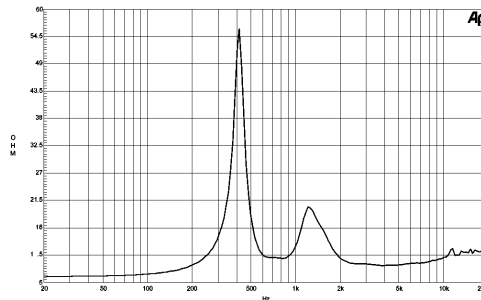

### Specifications<sup>1</sup>

Throat Diameter	38 mm (1.5 in)
Nominal Impedance	8 $\Omega$
Minimum Impedance	8.4 $\Omega$
Power Handling (800 - 20000 Hz)	
Nominal <sup>2</sup>	80 W
Continuous Program <sup>3</sup>	160 W
Sensitivity (1W/1m) <sup>4</sup>	108 dB
Frequency Range	0.5 - 18 kHz
Recommended Crossover <sup>5</sup>	800 Hz
Voice Coil Diameter	75 mm (3 in)
Winding Material	Aluminium
Inductance	0.14 mH
Diaphragm Material	Titanium
Flux Density	1.9 T