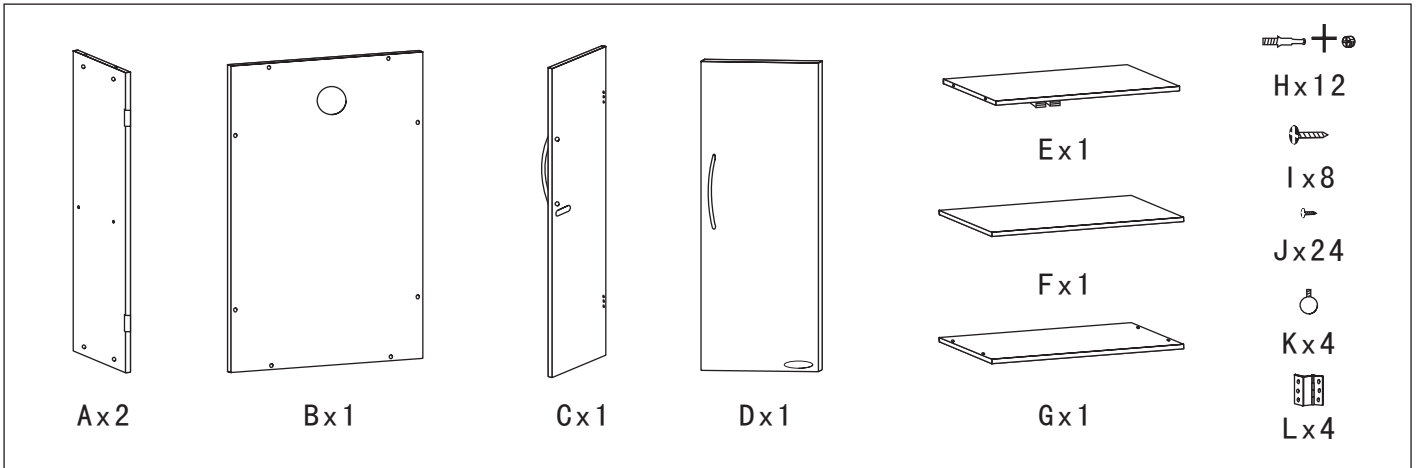

TOOL REQUIRED (not included)