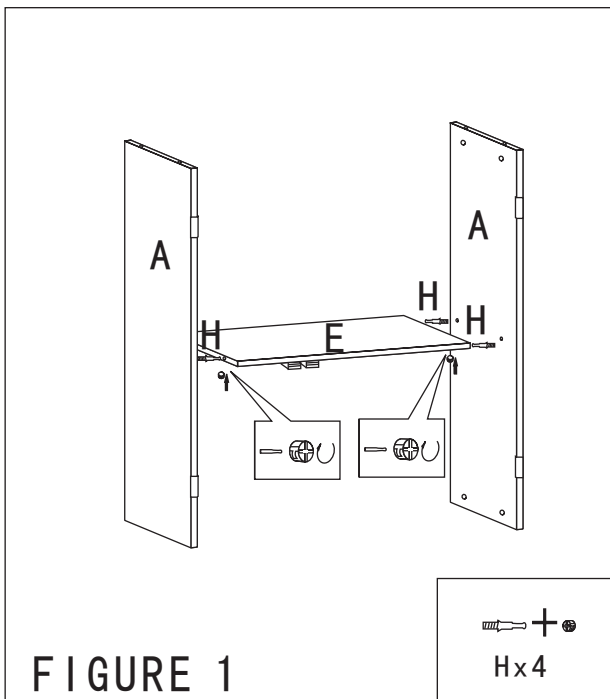

TOOL REQUIRED (not included)