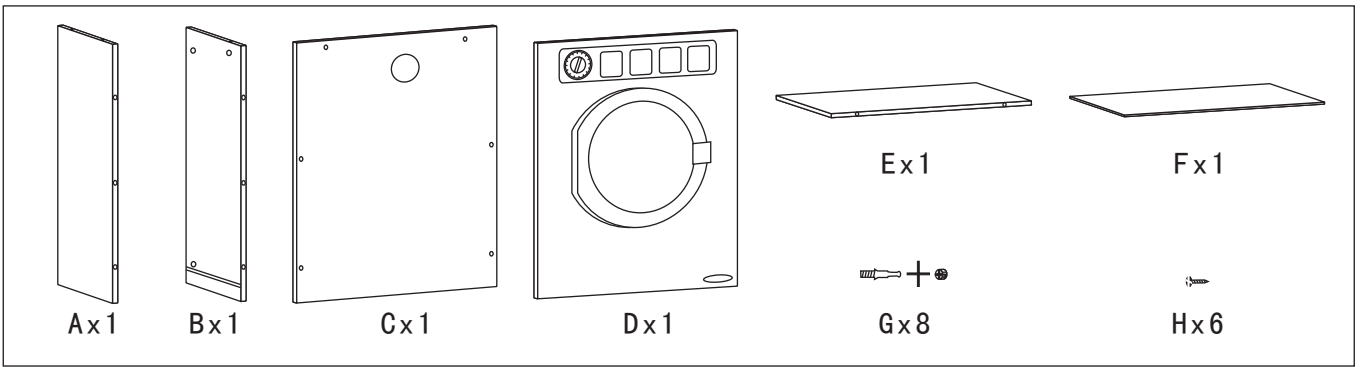

TOOL REQUIRED (not included)