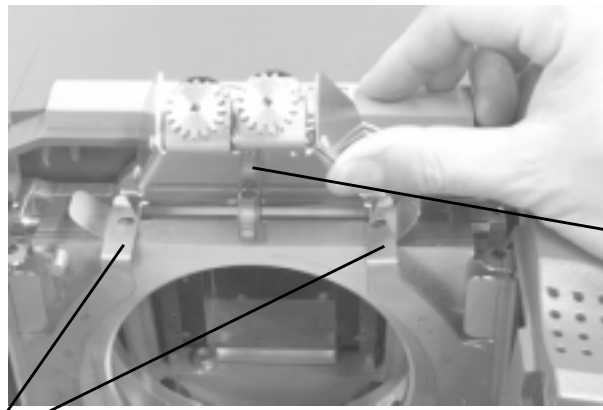

# QGD(1.27:1) Lens R9840000

**What has to be done**

This new lens has to be installed on a 6000 serie projector

**Necessary Tools**

no tool necessary

**Installing the Lens**

To install the lensholder adapter, follow the next procedure :

Step	Action	Image
1	Open the lens cover of the projector.	
2	Pivote the motor part up.	
3	Open both lens locks by pulling them backwards.	1
4	Put the lens and the lens holder with the rounded part down.	1
5	Fix the lens by closing the both locks (A) until they are secured.	2
6	Pivote the motor part (B) down and turn the switch trough the gap in the motor part 90° (see image 1).	2
7	Re-install the lens cover.	

**Illustration**

**Lens lockings**

**Switch**

**Image 1**

**Image 2**

To be continued on next page.