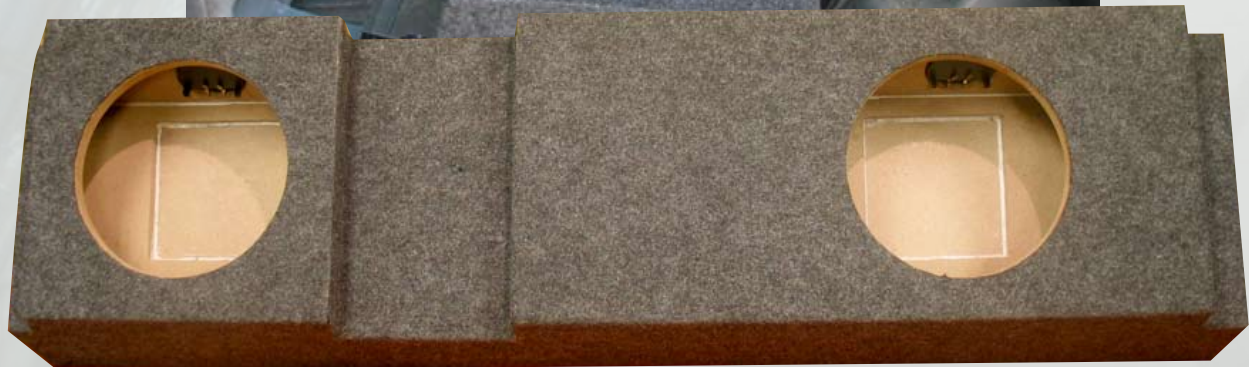

## SIERRAC210

Bassworx is pleased to announce the latest applications in our Specialty Enclosures Series. No longer do you need to sacrifice valuable cargo space for the sake of bass! Bassworx Specialty Enclosures have been designed for specific truck & SUV models to minimize the amount of space required & ensure a stealthy install that fits your truck or SUV – the only way to invite thieves is if you let them hear you coming!

## Specifications

Model:	SIERRAC210
Fits:	GMC Sierra/Chevy Silverado Crew Cab '00-07
Application:	Dual 10" Sealed subwoofer enclosure
Fires:	Upward
Volume (total):	1.6 cu. Ft.
Dimensions:	52" x 12.5" x 9.75"