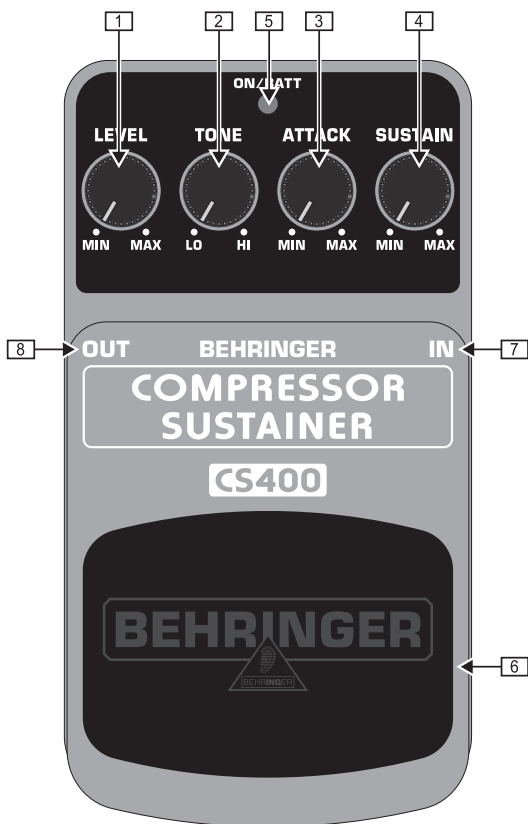

Thank you for showing your confidence in us by purchasing the BEHRINGER COMPRESSOR SUSTAINER CS400. This ultimate effects pedal is specifically designed to achieve super-smooth compression and endless sustain. Thanks to its high-performance features you can compress loud and boost low signals without degrading the original sound.

A compressor limits the dynamic range of a signal. This means that signal peaks will be attenuated and the level differences between loudest and softest playing are reduced. This results in a more powerful and pressure-rich tone.

1. CONTROLS

Top view

- [1] The *LEVEL* control adjusts the output level.
- [2] Turn up the *TONE* control to achieve more presence and sound clarity.
- [3] The *ATTACK* control determines how fast the compressor reacts on the input signal. The attack time is sweepable between slow and fast.
- [4] The *SUSTAIN* control determines the amount of compression that results in long-lasting tones.
- [5] The *ON/BATT* LED illuminates when the effect is activated. It also serves as a battery level indicator.
- [6] Use the footswitch to activate/deactivate the effect.
- [7] Use this 1/4" TS *IN* connector to plug in the instrument cable.
- [8] The 1/4" TS *OUT* connector sends the signal to your amp.