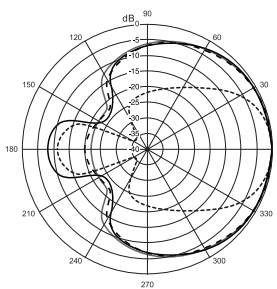

Transducer type:	condenser, 1" single diaphragm
Operating principle:	pressure gradient
Polar pattern:	cardioid
Connection:	gold-plated balanced XLR connector
Open circuit voltage at 1 kHz:	-34 +/- 2 dBV (0 dBV = 1 V/Pa)
Open circuit sensitivity:	20 mV/Pa
Frequency range:	20 Hz - 20 kHz
Level attenuation:	-10 dB (switchable)
Low-Cut filter:	6 dB/Octave at 75 Hz (switchable)
Max. SPL (1% THD @ 1 kHz):	138 dB (0 dB), 148 dB (-10 dB)
Equivalent SPL (IEC 268-4):	13 dB-A
Signal-to-noise ratio re 1 Pa:	81 dB A-weighted
Nominal impedance:	50 Ω
Load impedance:	> 1 kΩ
Supply voltage:	+48 V
Supply current:	3 mA
Dimensions:	∅: 58 mm, length: 174 mm
Weight:	0,461 kg

Polar pattern