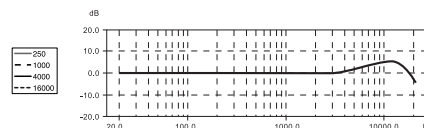

Frequency response