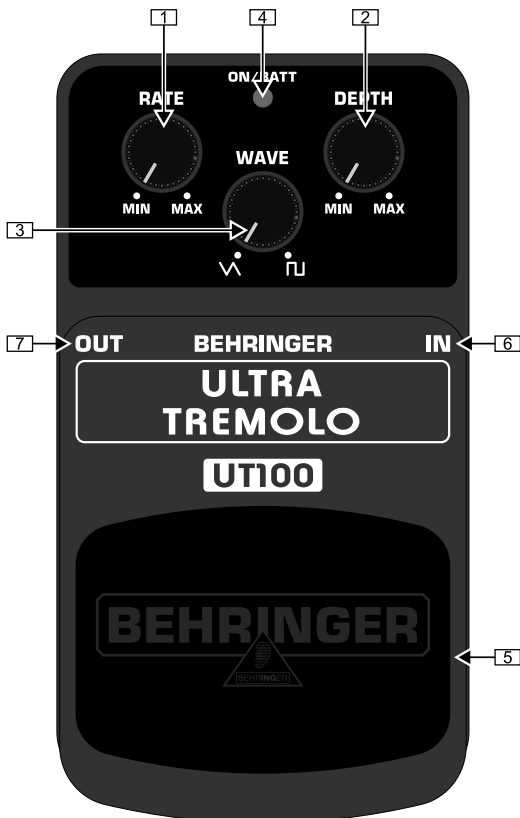

ULTRA TREMOLO UT100

Thank you for showing your confidence in us by purchasing the BEHRINGER ULTRA TREMOLO UT100. This high-quality effects pedal is designed to provide guitarists easy-to-use tremolo effect styles. Thanks to its high-performance features you get the classic, warm and mind-bending tremolo effects of vintage '60s amps.

The tremolo effect is achieved by periodic modulation of the input signal level. This results in a continuous change from low to high level that has a quivering, tremulous sound character.

1. CONTROLS

Top view

- 1 The **RATE** control adjusts the speed of the tremolo effect.
- 2 The **DEPTH** control adjusts the intensity of the effect.
- 3 The **WAVE** control alters the LFO waveform that modulates the input signal from triangle to square. This way you can achieve practically any tremolo sound, from classic to radical styles.
- 4 The **ON/BATT** LED illuminates when the effect is activated. It also serves as a battery level indicator.
- 5 Use the footswitch to activate/deactivate the effect.
- 6 Use this 1/4" TS **IN** connector to plug in the instrument cable.
- 7 The 1/4" TS **OUT** connector sends the signal to your amp.