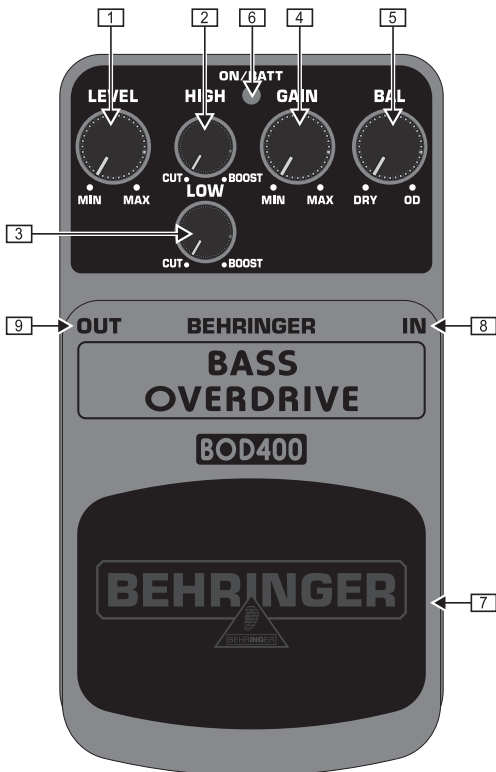

Thank you for showing your confidence in us by purchasing the BEHRINGER BASS OVERDRIVE BOD400. This high-quality effects pedal is specifically designed for bass applications. Thanks to its high-performance features you will achieve tube-like distortion, smooth sustain and super fat tone with maximum punch.

1. CONTROLS

Top view

- [1] The *LEVEL* control adjusts the output level.
- [2] The *HIGH* control allows you to boost/cut the high-frequency range.
- [3] The *LOW* control allows you to boost/cut the low-frequency range.
- [4] Use the *GAIN* control to adjust the amount of overdrive.
- [5] With the *BAL(ance)* control you can adjust the amount of the dry direct signal and the effect signal.
- [6] The *ON/BATT* LED illuminates when the effect is activated. It also serves as a battery level indicator.
- [7] Use the footswitch to activate/deactivate the effect.
- [8] Use this 1/4" TS *IN* connector to plug in the instrument cable.
- [9] The 1/4" TS *OUT* connector sends the signal to your amp.