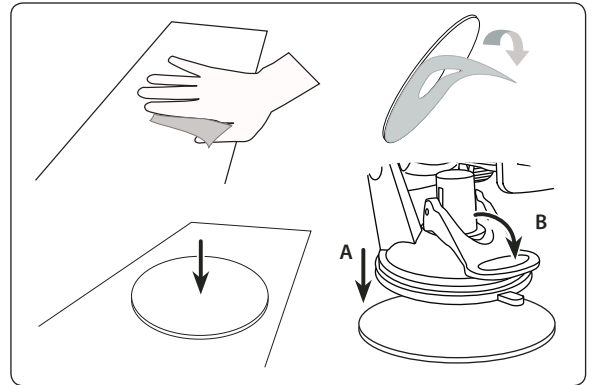

Dash or Console Mounting (Optional)

1. Step 1. Find a safe location on the dash or console. Use the included alcohol pad to clean the mounting surface if necessary. Remove the paper backing on the adhesive disc and firmly press in place.
2. Step 2. Place the pedestal's suction base (A) over the center of the circular disc. While firmly holding the pedestal on top of the disc, flip the base lever down (B) to the locked position.