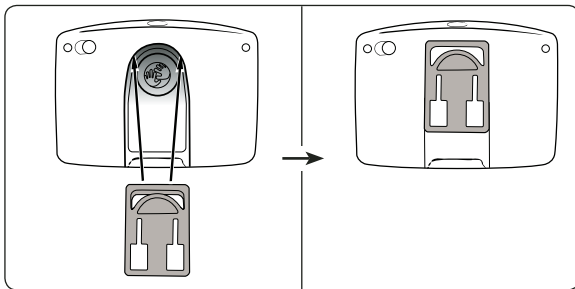

TomTom GO Adapter Plate Installation

1. Step 1. Attach the adapter plate by sliding it up into the slot on the back of the TomTom GO 520, 530, 720, 730, 920, 920T or 930 device as shown. Attach the device as shown below.