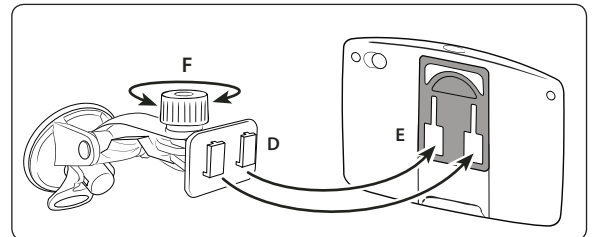

TomTom GO Series Device Attachment

1. Step 1. Attach the device and adapter plate to the mount by inserting the dual T-tabs of the mount (D) into the T-slots of the adapter plate (E). Adjust the angle of the head by tightening the head adjustment knob (F).