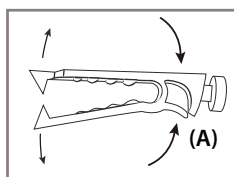

TTGO129-ST-RVC | Removable Air Vent Mount for Tomtom Go 520/720/920/920T

Compatible with:

- Tomtom GO 520 / 720 / 920 / 920T devices

CM047-ST2-RVC

APTTGO520
for Tomtom GO 520,
720, 920, and 920T

Pedestal Assembly

Step 1. Attach the vent mounting clips (A) to the back of the pedestal (B) with the vent clips positioned with the flat sides facing up.

Insertion of Pedestal into the Air Vent

Step 1. Pinch the vent mounting clips (A) so that the teeth open and gently insert vent pedestal into vent louvres until the mounting clips are attached to the fin/blade of the vent. Adjust the support leg (C) vertically until it rests firmly along the bottom of the vent or dash surface below the vent.