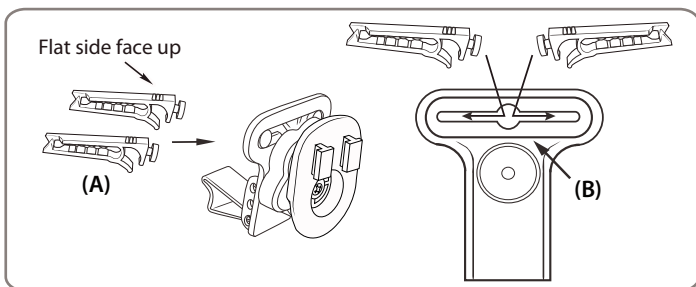

TTGO129-ST-RVC | Removable Air Vent Mount for Tomtom Go 520/720/920/920T

Compatible with:

- Tomtom GO 520 / 720 / 920 / 920T devices

CM047-ST2-RVC

APTTGO520
for Tomtom GO 520,
720, 920, and 920T

Pedestal Assembly

Step 1. Attach the vent mounting clips (A) to the back of the pedestal (B) with the vent clips positioned with the flat sides facing up.

Insertion of Pedestal into the Air Vent

Step 1. Pinch the vent mounting clips (A) so that the teeth open and gently insert vent pedestal into vent louvres until the mounting clips are attached to the fin/blade of the vent. Adjust the support leg (C) vertically until it rests firmly along the bottom of the vent or dash surface below the vent.