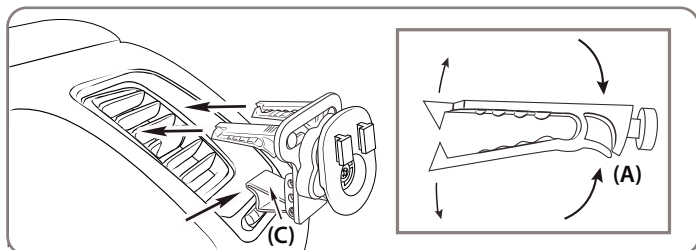

TTGO129-ST-RVC | Removable Air Vent Mount for Tomtom Go 520/720/920/920T

Compatible with:

- Tomtom GO 520 / 720 / 920 / 920T devices

CM047-ST2-RVC

APTTGO520
for Tomtom GO 520,
720, 920, and 920T

Pedestal Assembly

Step 1. Attach the vent mounting clips (A) to the back of the pedestal (B) with the vent clips positioned with the flat sides facing up.

Insertion of Pedestal into the Air Vent

Step 1. Pinch the vent mounting clips (A) so that the teeth open and gently insert vent pedestal into vent louvres until the mounting clips are attached to the fin/blade of the vent. Adjust the support leg (C) vertically until it rests firmly along the bottom of the vent or dash surface below the vent.