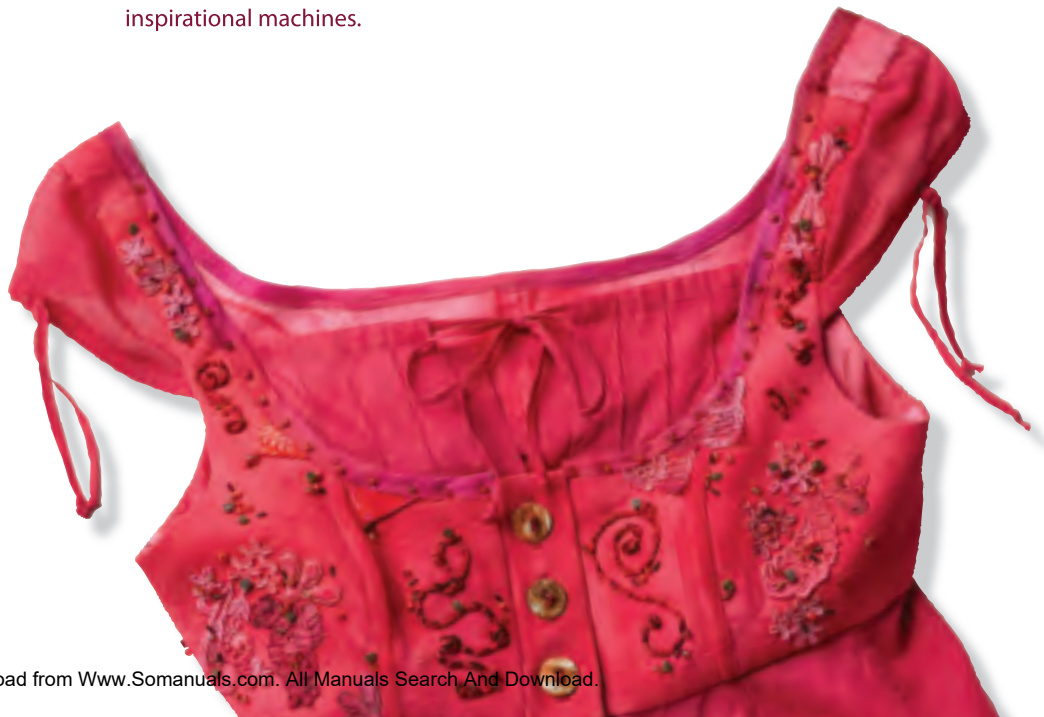

Bernina activa 210, 220, 230 PE and 240

These four activa models will not only inspire you with their great prices, they'll also inspire you to create so many beautiful projects. Whether you want to make quilts, garments, crafts, or decorations for your home, activa machines are packed with power, features and fun. And each one offers the Swiss precision and true quality that make Bernina machines legendary.

In fact, everything about these machines says quality...from the precise CB Hook, which ensures perfect stitches on any fabric, to the powerful DC motor, which penetrates layers of fabric at any speed. They also offer a wide variety of stitches—up to 256 on the 240 model—one more lovely than the next.

The activa machines are computerized, too, and offer a variety of features to make your sewing easier and more fun than ever before. You'll appreciate the time-saving Temporary Altered Stitch Memory, which remembers the changes you make to each stitch during your sewing session. Plus, features like an Automatic Needle Threader and Needle Stop Up/Down take the frustration out of sewing, so you can focus on your creativity.

The activa 230 PE and 240 also come with a freestanding accessory case that attaches to your machine for easy storage and traveling. This convenient case is optional on the 210 and 220 models as well. And that's just the beginning of the great features on these inspirational machines.