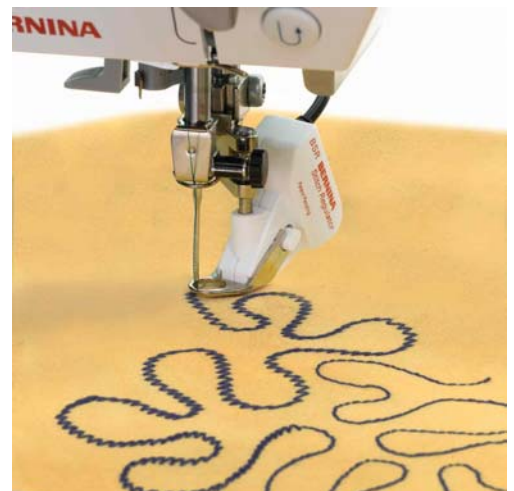

Versatile Stitching Effects

- *Straight Stitch*—for freemotion quilting, thread painting, bobbinwork, quilting, freehand appliqué, double needle shadow work, raw-edge appliqué, Battenburg lace
- *Zigzag Stitch*—for thread painting, freehand appliqué, raw-edge appliqué, Battenburg lace

Three Interchangeable Soles

- Closed metal sole—similar to Darning Foot #9 with the needle centered and visible
- Open metal sole—similar to Freehand Embroidery Foot #24, with an unobstructed view of the needle
- Large transparent sole—glides easily over fabric, including bulky quilts (where the large diameter of the clear sole compresses the batting, allowing easy foot movement and needle visibility) and provides full visibility of the stitching area.

Two Modes of Operation

- Mode 1—needle stitches continuously; when fabric is at rest, needle keeps moving up and down very slowly. If stitching in place is desired, select Mode 1.
- Mode 2—needle stitches only when the fabric is moved; when fabric is at rest, no stitches are taken and the needle comes to a complete stop.

Available on Several BERNINA Models

- Standard on **aurora** 440 QE (Straight Stitch only)
- Optional on **artista** 630 (Straight Stitch & Zigzag)
- Optional on **artista** 640 (Straight Stitch & Zigzag)
- Standard on **artista** 730 (Straight Stitch & Zigzag)
- Optional on **artista** 200 as a purchased upgrade (Straight Stitch & Zigzag)