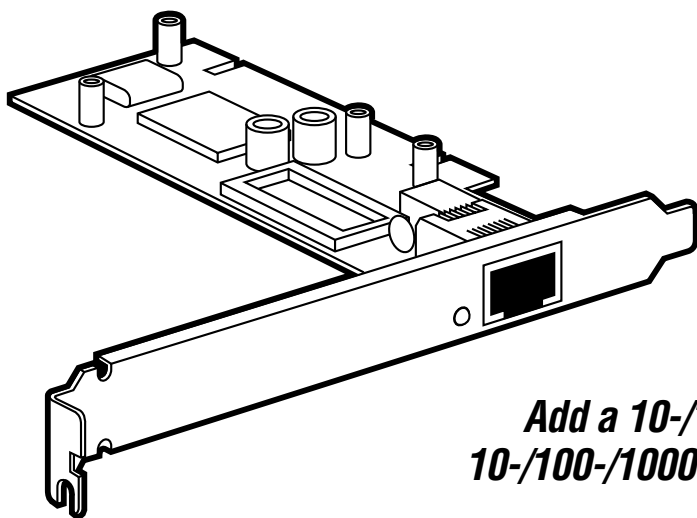

PURE NETWORKING PCI BUS NETWORK ADAPTERS

Add a 10-/100-Mbps Ethernet port or a 10-/100-/1000-Mbps Ethernet port to your PC.

Key Features

- ▶ **The economical way to add a 10-/100-Mbps or 10-/100-/1000-Mbps Ethernet port to a computer.**
- ▶ **Installs easily in a PCI slot.**
- ▶ **Automatically senses network speed.**
- ▶ **32-bit busmastering design.**
- ▶ **Half- or full-duplex operation.**
- ▶ **Includes drivers for most popular operating systems.**
- ▶ **Supports Wake-on-LAN.**